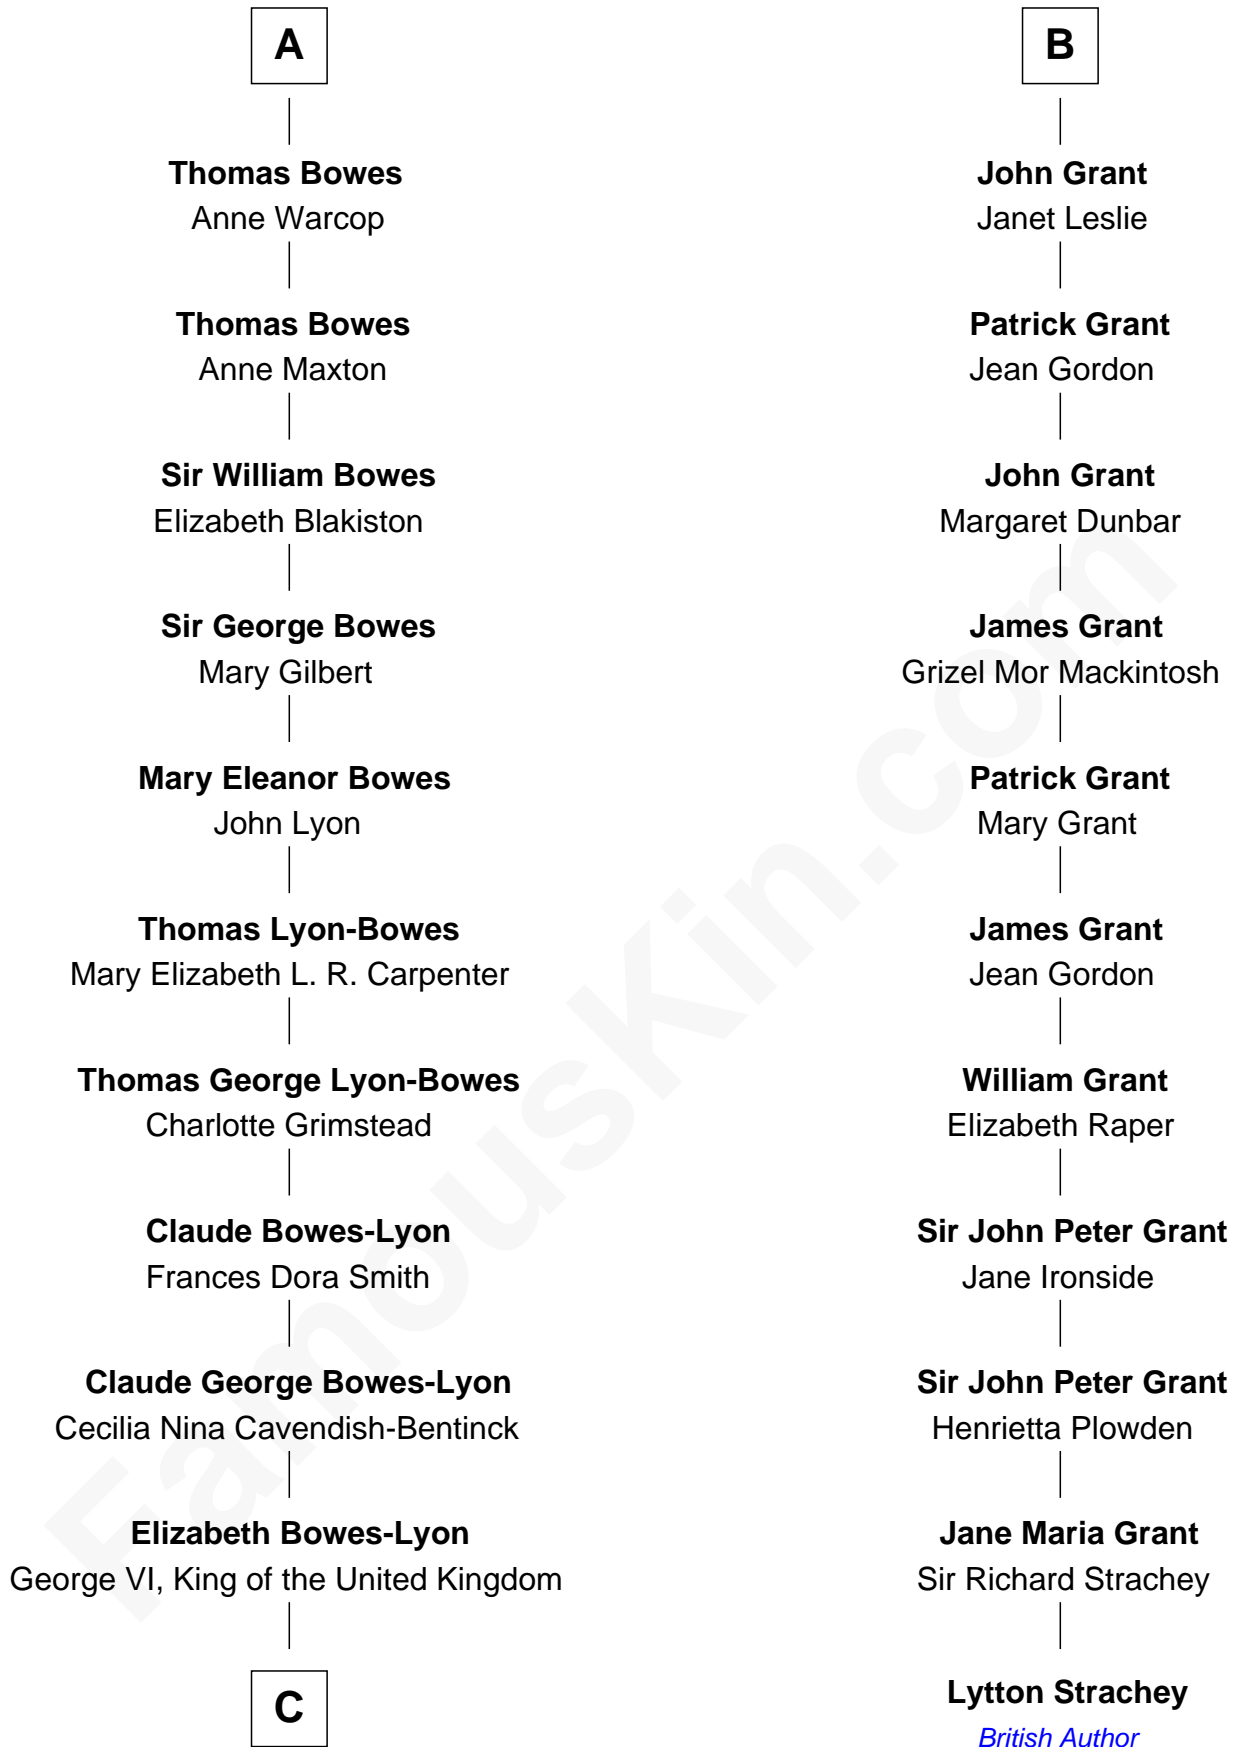

FamousKin.com

Relationship Chart of

Prince William

Prince of Wales

17th cousin 2 times removed of

Lytton Strachey
Author and Co-Founder of Bloomsbury Group

C

Elizabeth II, Queen of the United Kingdom

Prince Philip of Edinburgh

Charles III, King of the United Kingdom

Princess Diana Frances Spencer

Prince William

Prince of Wales

FamousKin.com