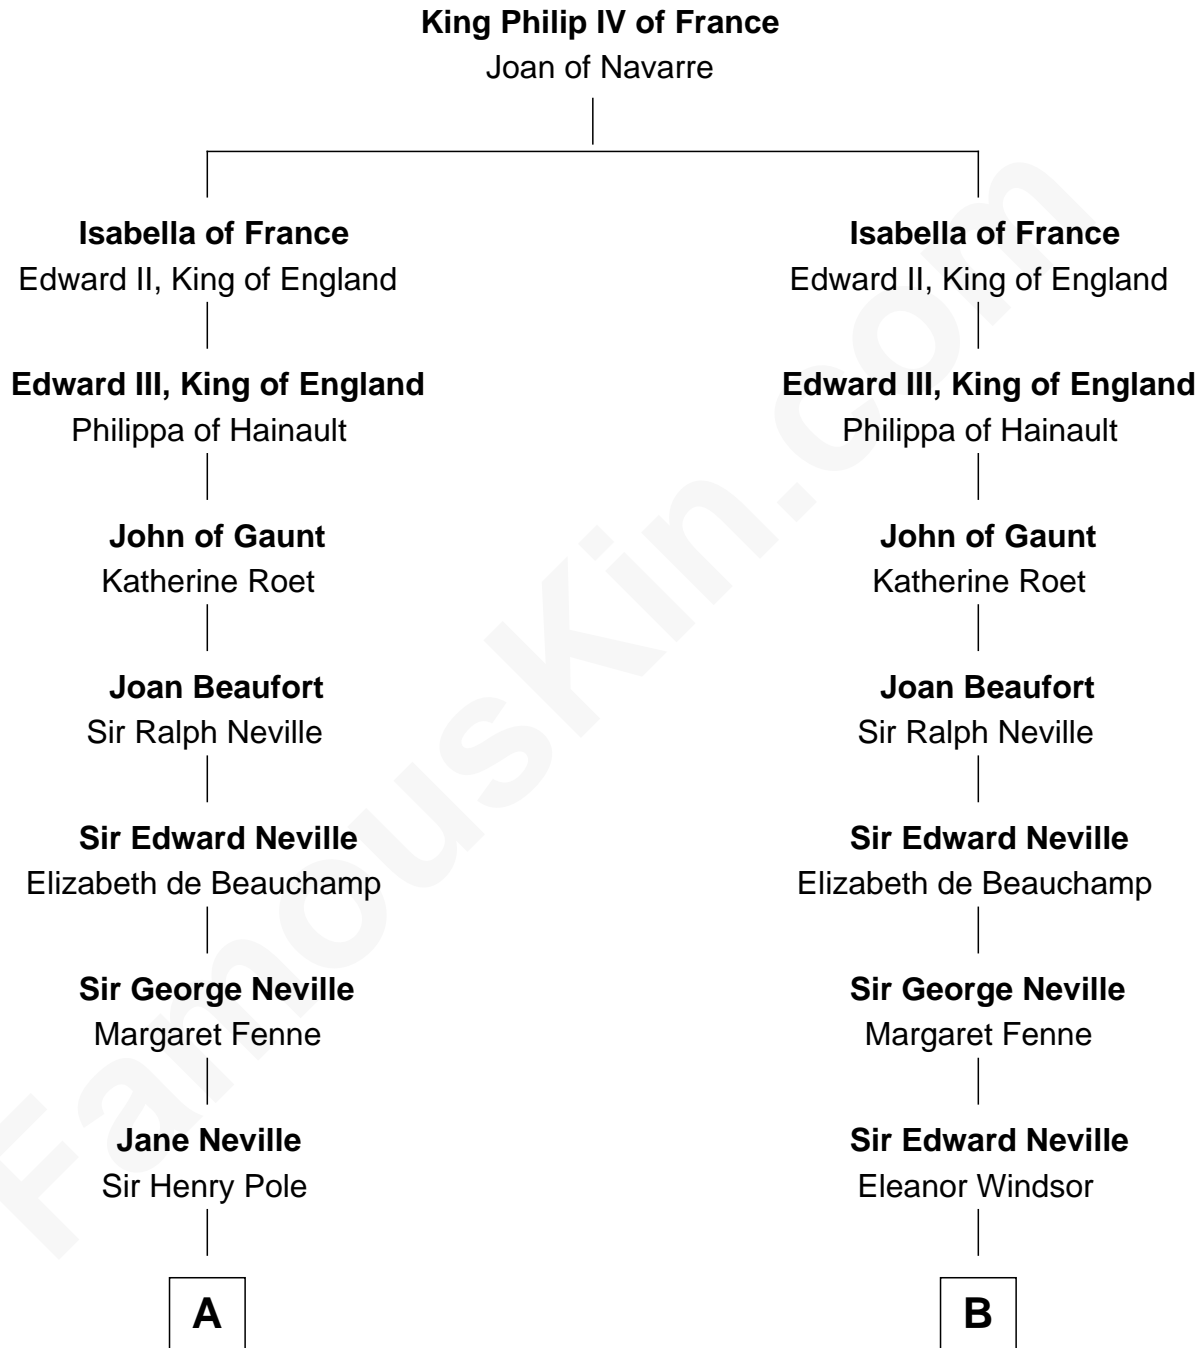

FamousKin.com

Relationship Chart of

Prince William

Prince of Wales

17th cousin 4 times removed of

Lytton Strachey
Author and Co-Founder of Bloomsbury Group

C

—
Charles Robert Spencer

Margaret Baring

—
Albert Edward John Spencer

Cynthia Elinor Beatrix Hamilton

—
Edward John Spencer

Frances Ruth Burke Roche

—
Princess Diana Frances Spencer

Charles III, King of the United Kingdom

—
Prince William