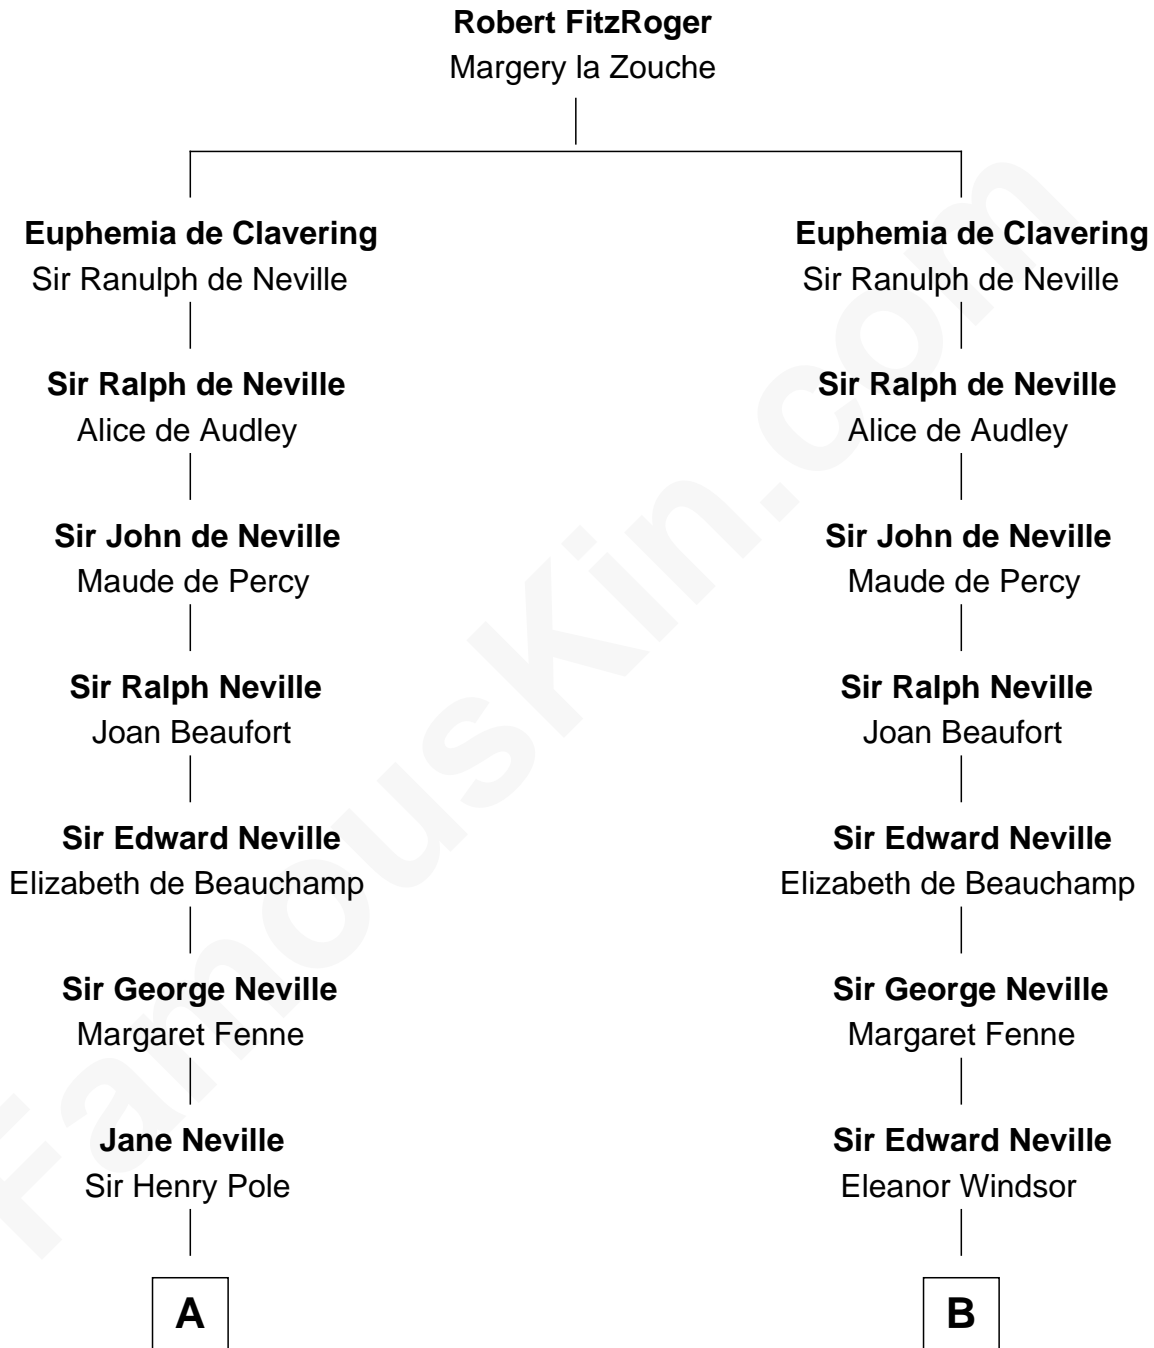

FamousKin.com
Relationship Chart of
Prince William
Prince of Wales

17th cousin 4 times removed of

Lytton Strachey
Author and Co-Founder of Bloomsbury Group

C

Charles Robert Spencer

Margaret Baring

Albert Edward John Spencer

Cynthia Elinor Beatrix Hamilton

Edward John Spencer

Frances Ruth Burke Roche

Princess Diana Frances Spencer

Charles III, King of the United Kingdom

Prince William

Prince of Wales