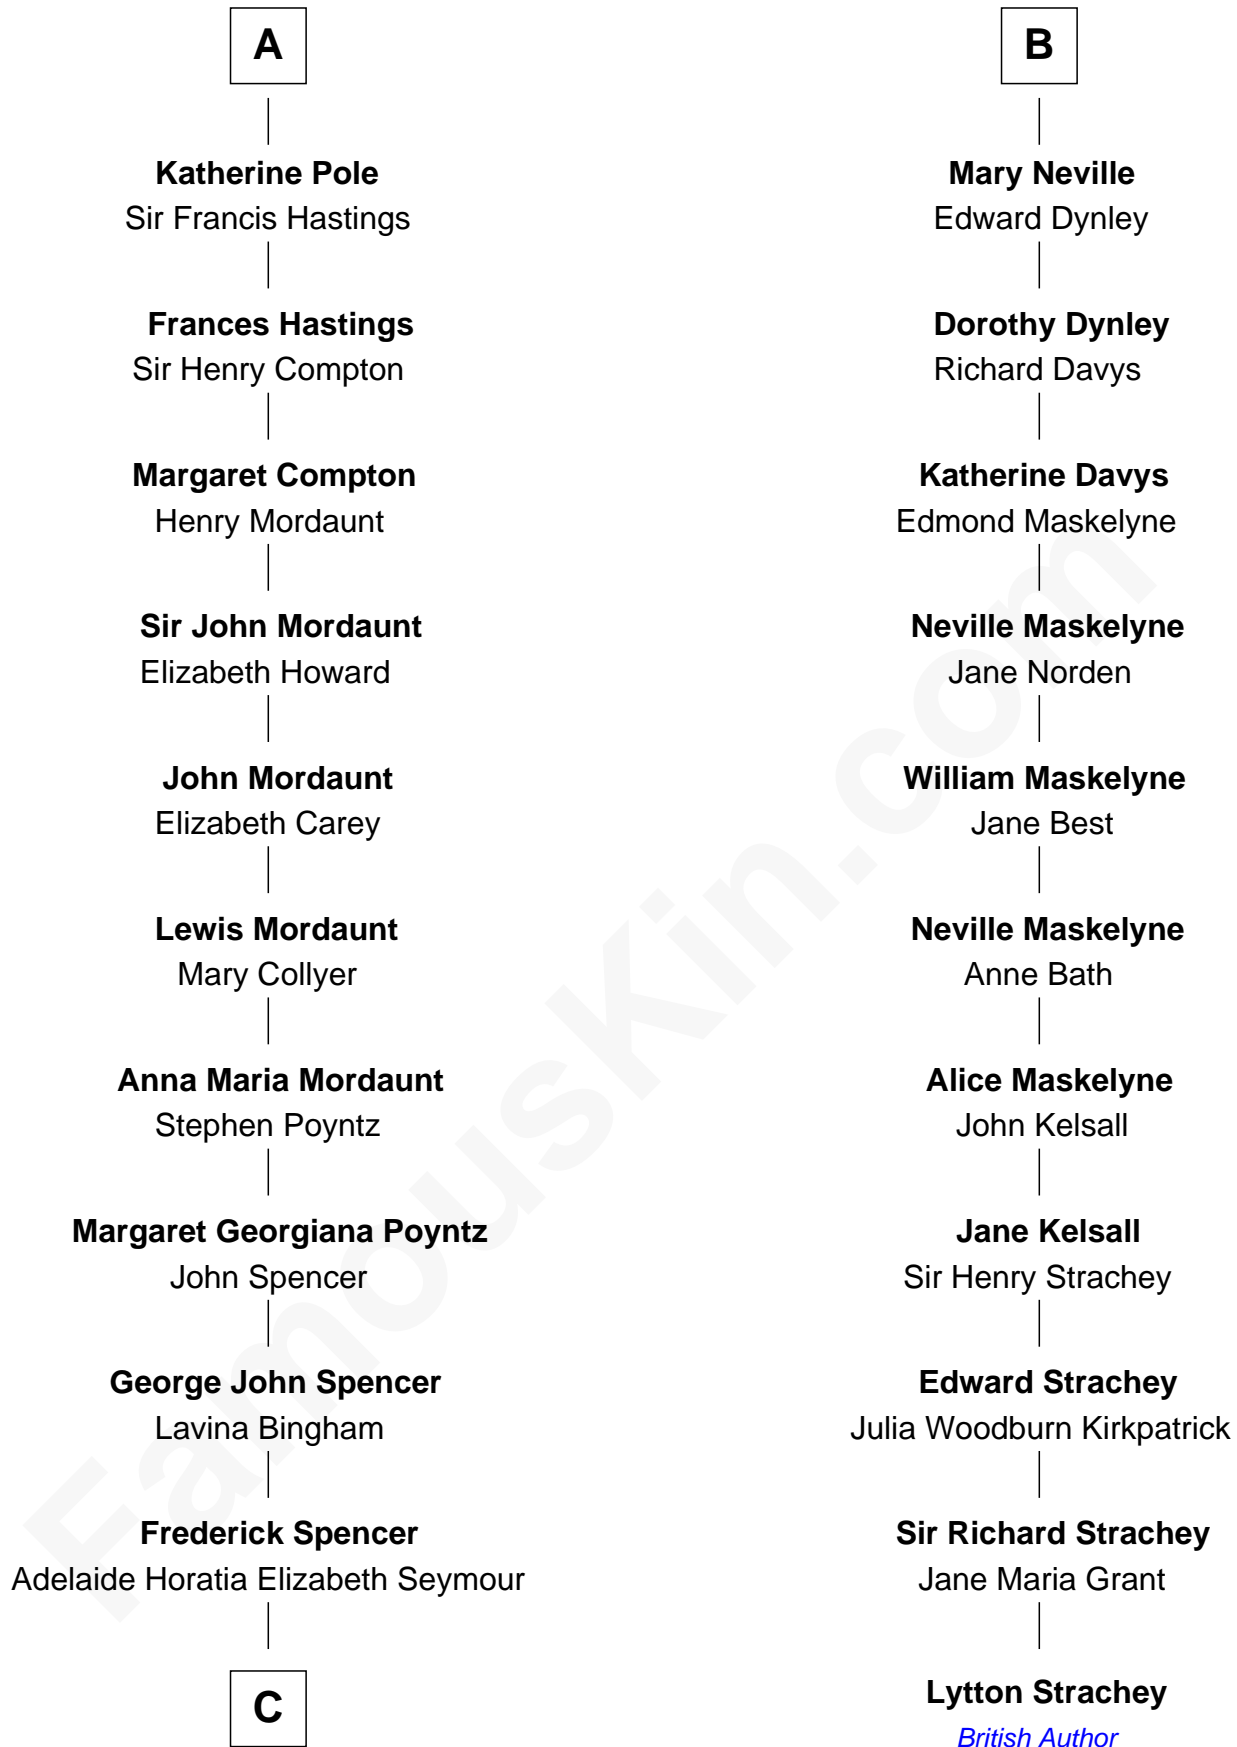

FamousKin.com
Relationship Chart of
Prince William
Prince of Wales

17th cousin 4 times removed of

Lytton Strachey
Author and Co-Founder of Bloomsbury Group

C

Charles Robert Spencer

Margaret Baring

Albert Edward John Spencer

Cynthia Elinor Beatrix Hamilton

Edward John Spencer

Frances Ruth Burke Roche

Princess Diana Frances Spencer

Charles III, King of the United Kingdom

Prince William

Prince of Wales