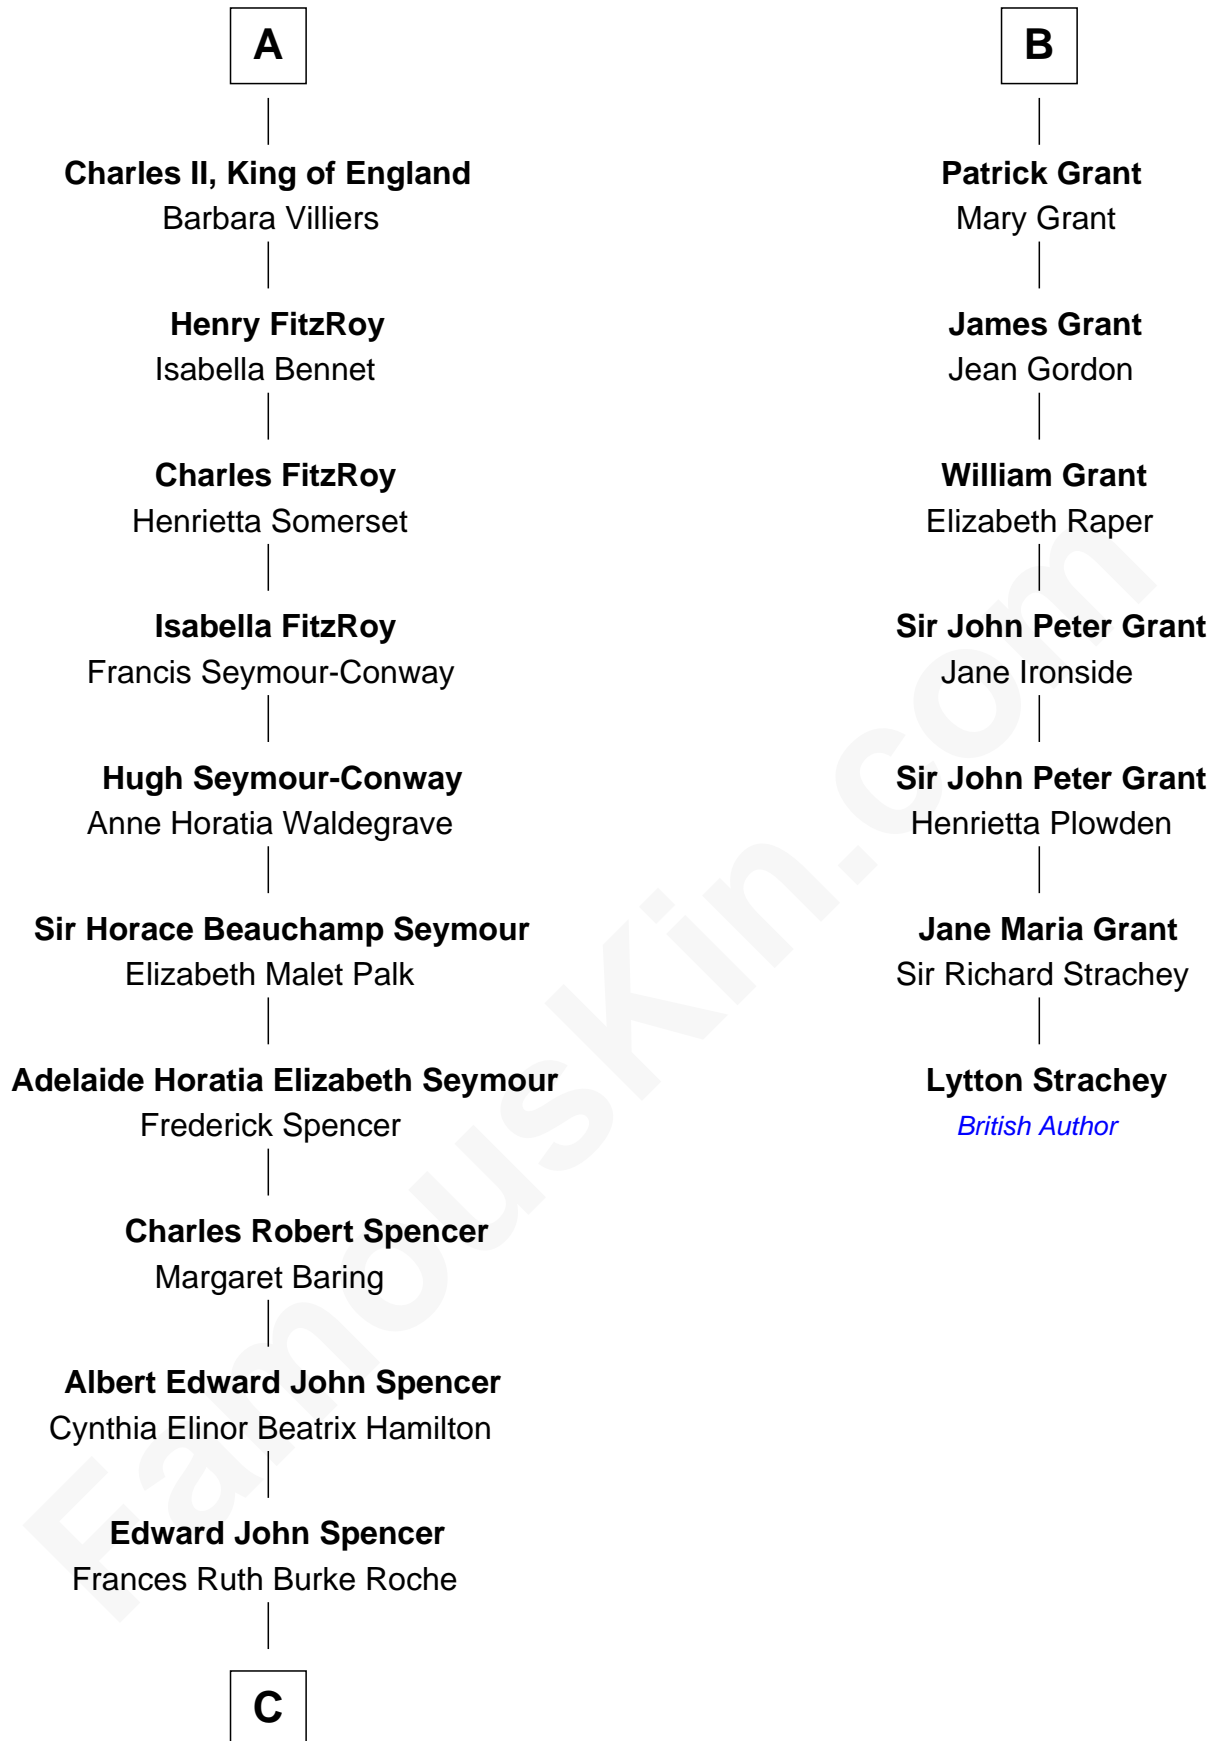

## Relationship Chart of

### Prince William

*Prince of Wales*

13th cousin 5 times removed of

**Lytton Strachey**  
*Author and Co-Founder of Bloomsbury Group*

**C**

**Princess Diana Frances Spencer**  
Charles III, King of the United Kingdom

**Prince William**  
*Prince of Wales*

FamousKin.com