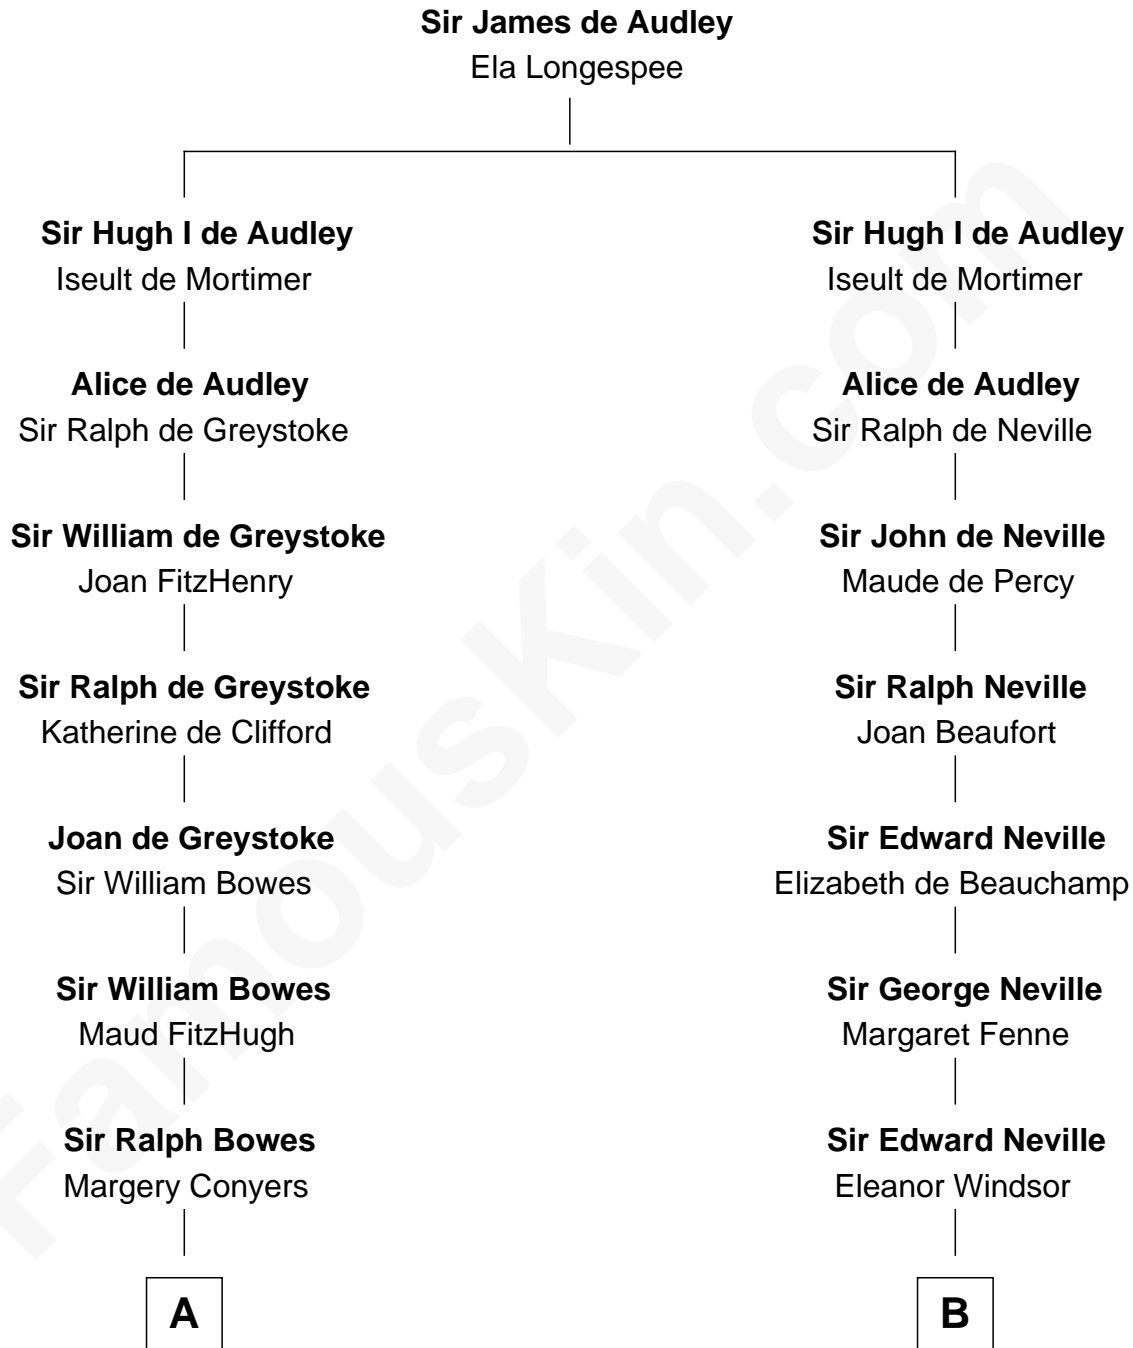

FamousKin.com
Relationship Chart of
Prince William
Prince of Wales

17th cousin 4 times removed of

Lytton Strachey
Author and Co-Founder of Bloomsbury Group

C

Claude George Bowes-Lyon
Cecilia Nina Cavendish-Bentinck

Elizabeth Bowes-Lyon
George VI, King of the United Kingdom

Elizabeth II, Queen of the United Kingdom
Prince Philip of Edinburgh

Charles III, King of the United Kingdom
Princess Diana Frances Spencer

Prince William
Prince of Wales