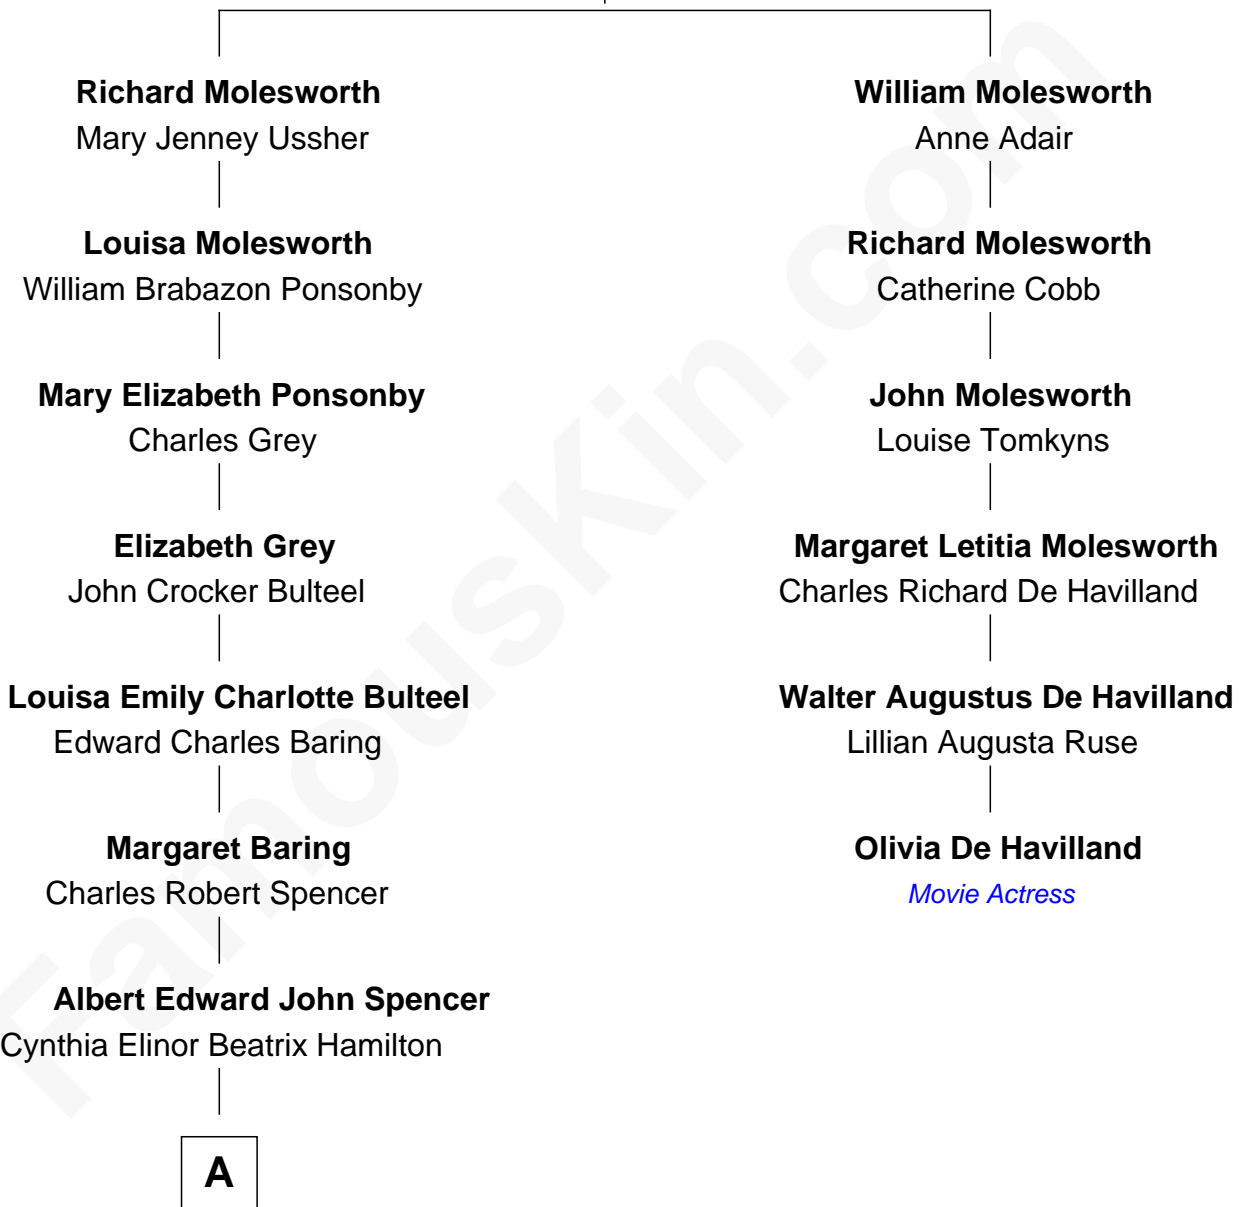

# FamousKin.com Relationship Chart of

**Prince William**

*Prince of Wales*

5th cousin 4 times removed of

**Olivia De Havilland**

*Movie Actress*

**Robert Molesworth**

Laetitia Coote

A

Edward John Spencer  
Frances Ruth Burke Roche

Princess Diana Frances Spencer  
Charles III, King of the United Kingdom

Prince William  
*Prince of Wales*