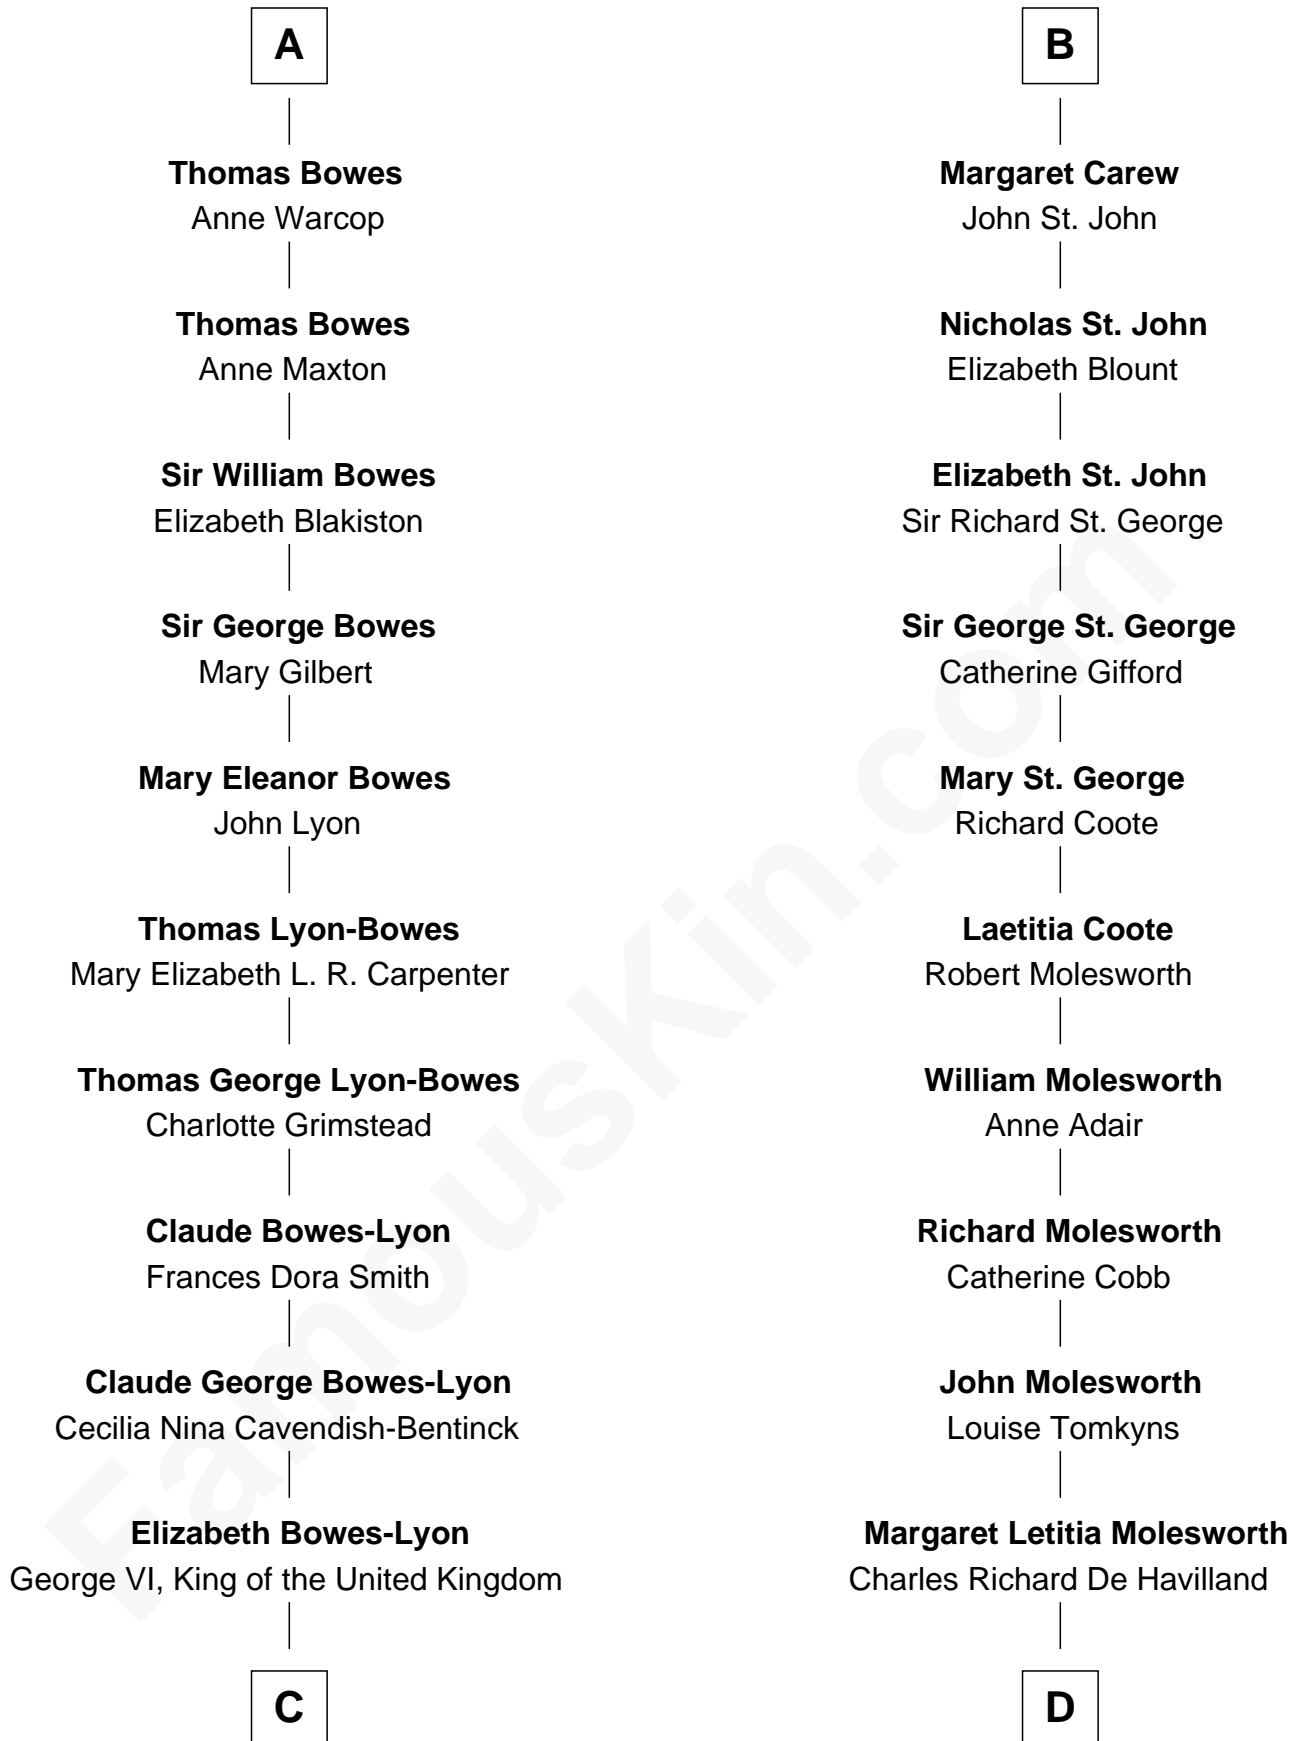

## Relationship Chart of

**Prince William**

*Prince of Wales*

18th cousin 1 time removed of

**Joan Fontaine**

*Movie Actress*

**Sir Robert de Clifford**

Isabel de Berkeley

**C**

**Elizabeth II, Queen of the United Kingdom**

Prince Philip of Edinburgh

**Charles III, King of the United Kingdom**

Princess Diana Frances Spencer

**Prince William**

*Prince of Wales*

**D**