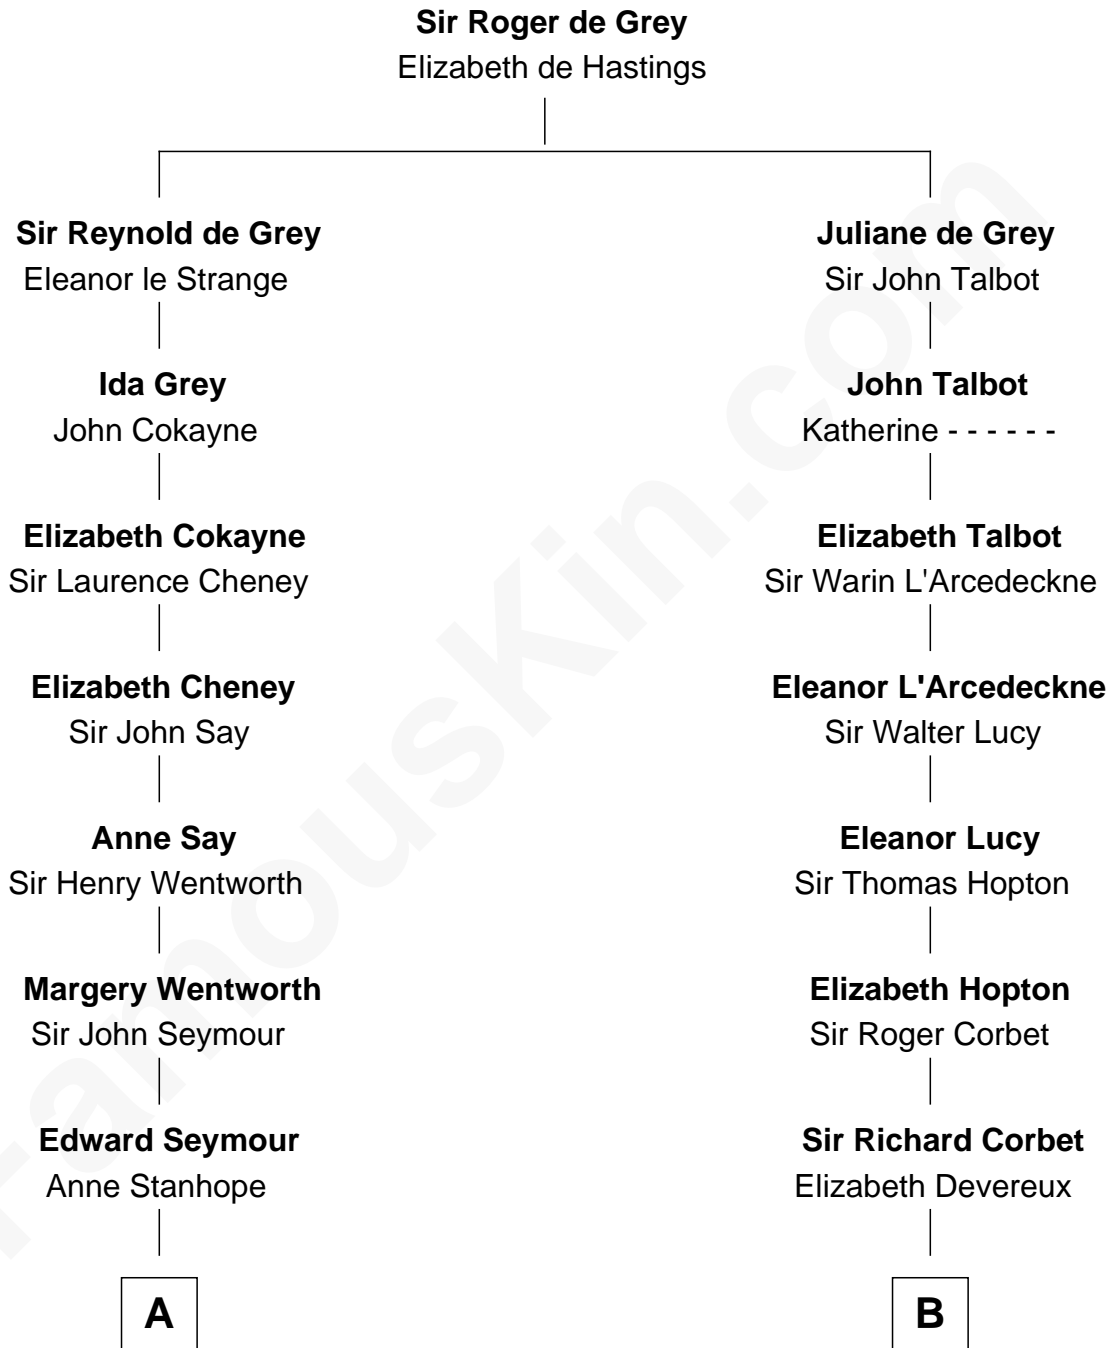

FamousKin.com
Relationship Chart of
Prince William
Prince of Wales

19th cousin 2 times removed of
Joan Fontaine
Movie Actress

A

Edward Seymour
Katherine Grey

Edward Seymour
Honora Rogers

Sir William Seymour
Frances Devereux