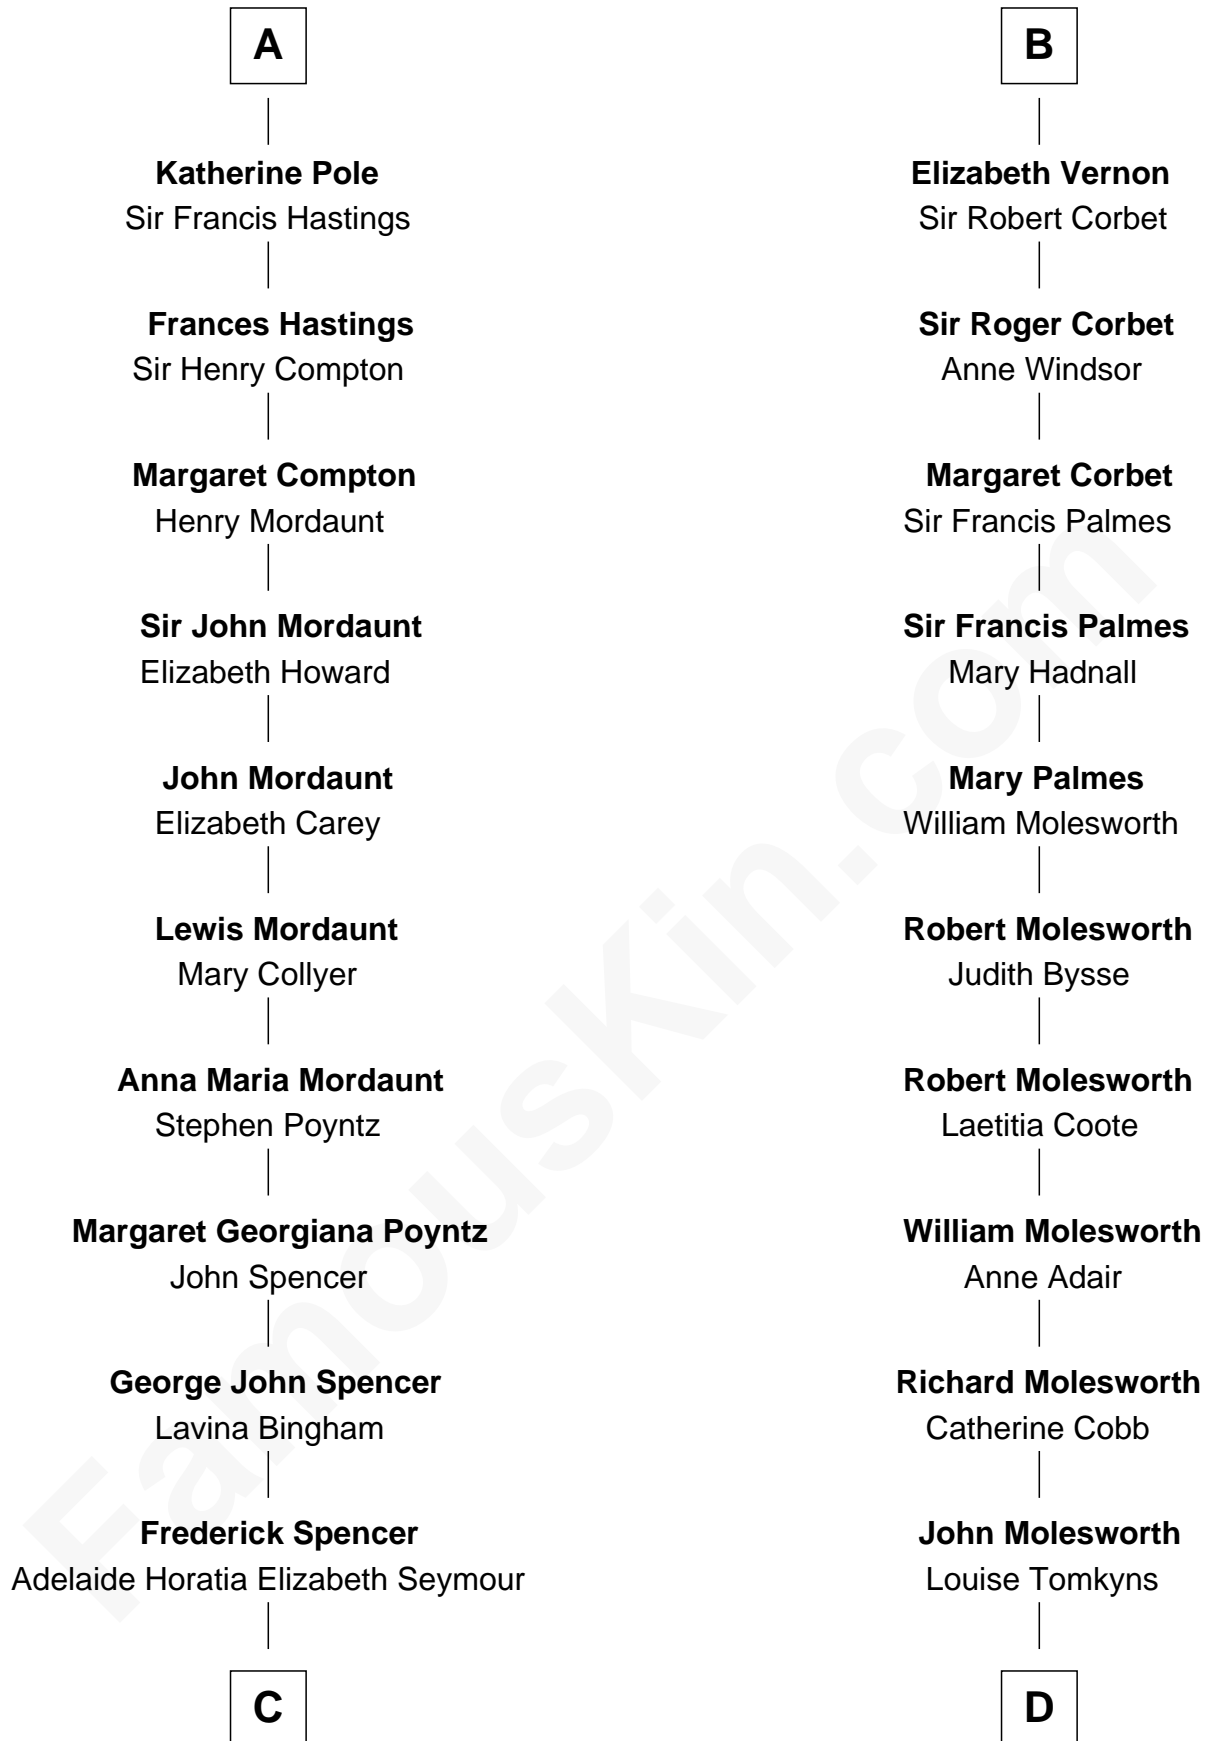

FamousKin.com Relationship Chart of

Prince William

Prince of Wales

19th cousin 2 times removed of

Joan Fontaine

Movie Actress

C

Charles Robert Spencer

Margaret Baring

Albert Edward John Spencer

Cynthia Elinor Beatrix Hamilton

Edward John Spencer

Frances Ruth Burke Roche

Princess Diana Frances Spencer

Charles III, King of the United Kingdom

Prince William