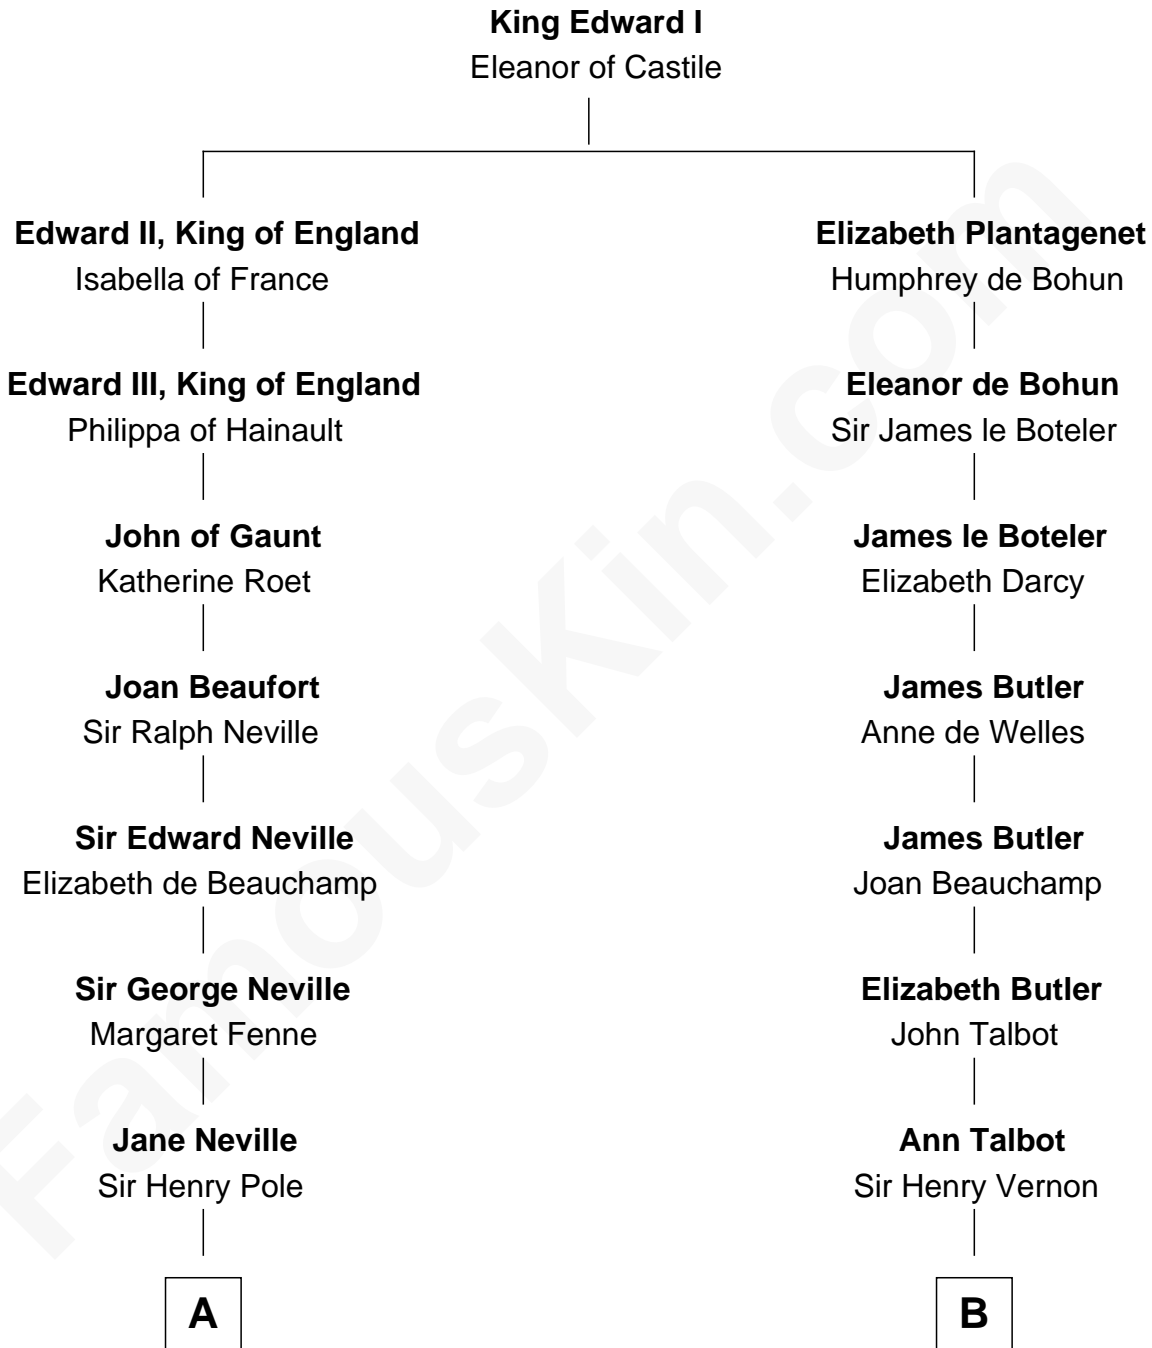

FamousKin.com Relationship Chart of

Prince William

Prince of Wales

19th cousin 2 times removed of

Joan Fontaine

Movie Actress

C

Charles Robert Spencer

Margaret Baring

Albert Edward John Spencer

Cynthia Elinor Beatrix Hamilton

Edward John Spencer

Frances Ruth Burke Roche

Princess Diana Frances Spencer

Charles III, King of the United Kingdom

Prince William

Prince of Wales

D

Margaret Letitia Molesworth

Charles Richard De Havilland

Walter Augustus De Havilland

Lillian Augusta Ruse

Joan Fontaine

Movie Actress