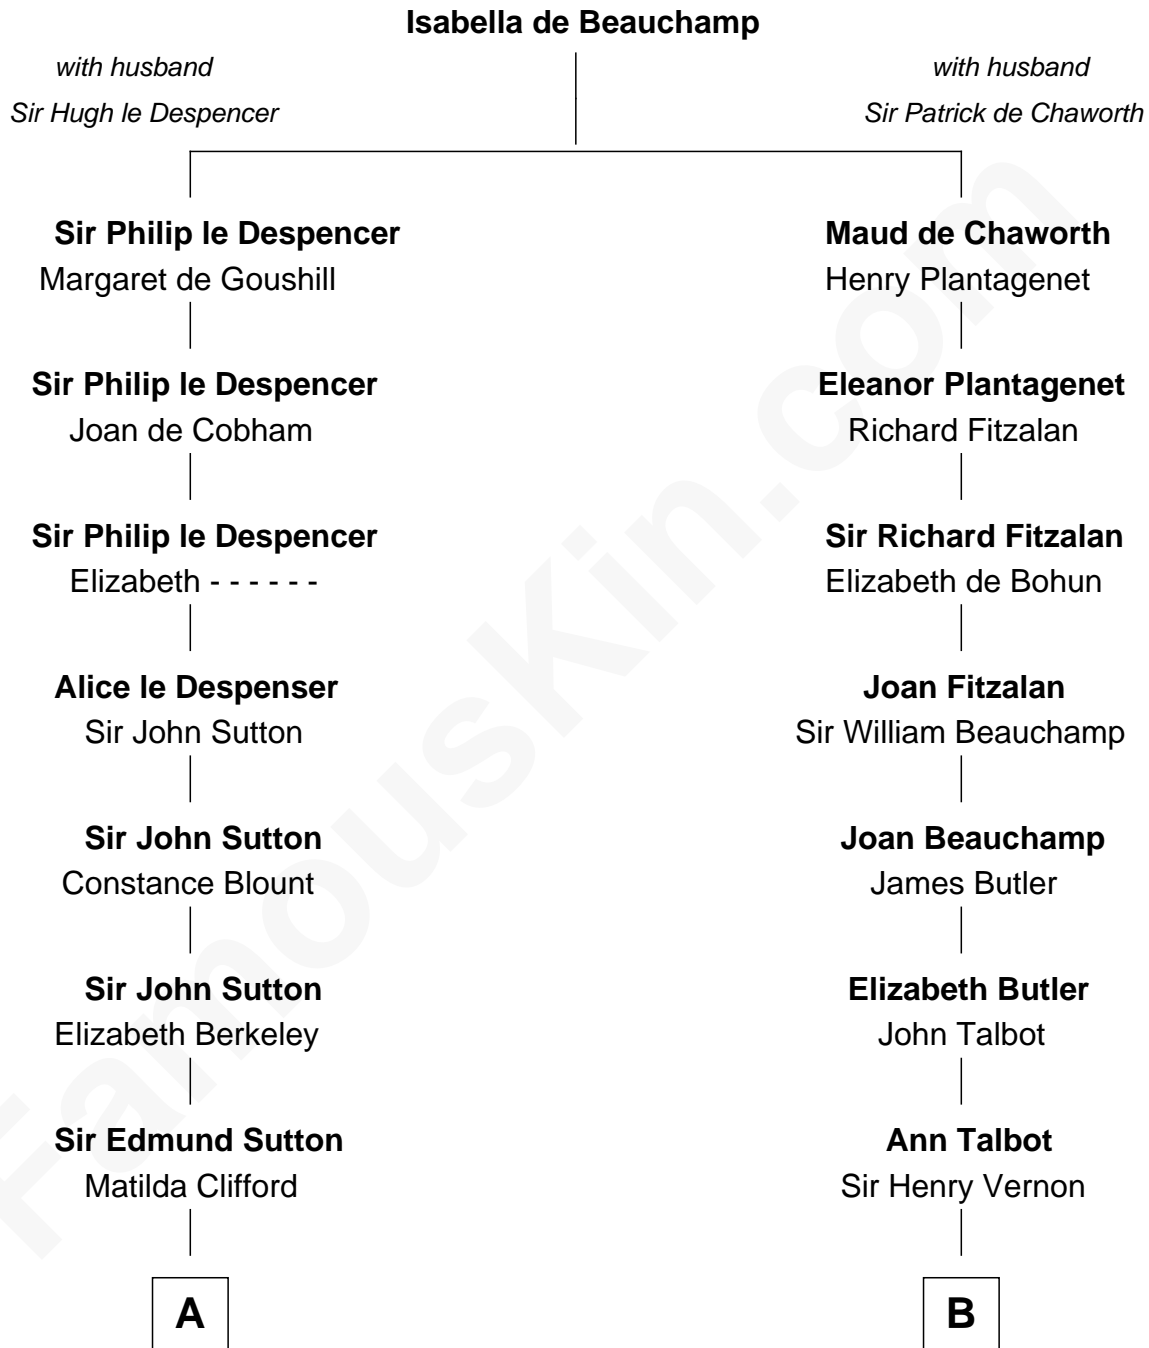

FamousKin.com

Relationship Chart of

Prince William

Prince of Wales

19th cousin 2 times removed of

Joan Fontaine

Movie Actress

C

Charles Robert Spencer

Margaret Baring

Albert Edward John Spencer

Cynthia Elinor Beatrix Hamilton

Edward John Spencer

Frances Ruth Burke Roche

Princess Diana Frances Spencer

Charles III, King of the United Kingdom

Prince William

Prince of Wales

D

Margaret Letitia Molesworth

Charles Richard De Havilland

Walter Augustus De Havilland

Lillian Augusta Ruse

Joan Fontaine