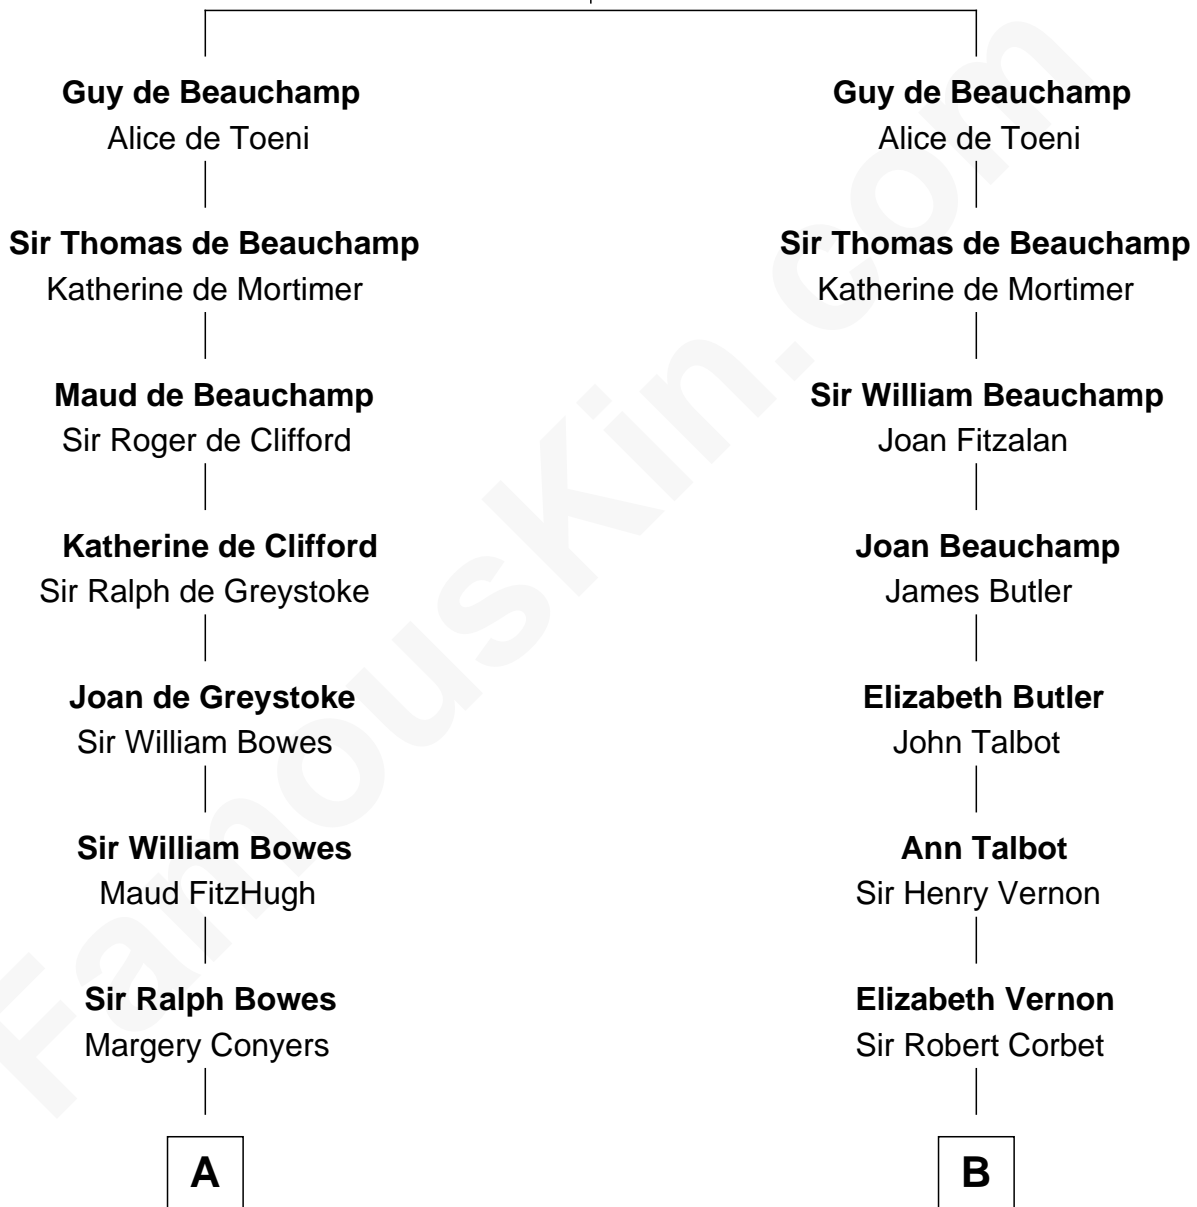

# FamousKin.com Relationship Chart of

**Prince William**

*Prince of Wales*

18th cousin 3 times removed of

**Joan Fontaine**

*Movie Actress*

**William de Beauchamp**

Maud FitzJohn

**C**

**Claude George Bowes-Lyon**  
Cecilia Nina Cavendish-Bentinck

**Elizabeth Bowes-Lyon**  
George VI, King of the United Kingdom

**Elizabeth II, Queen of the United Kingdom**  
Prince Philip of Edinburgh

**Charles III, King of the United Kingdom**  
Princess Diana Frances Spencer

**Prince William**  
*Prince of Wales*

**D**

**Walter Augustus De Havilland**  
Lillian Augusta Ruse

**Joan Fontaine**  
*Movie Actress*