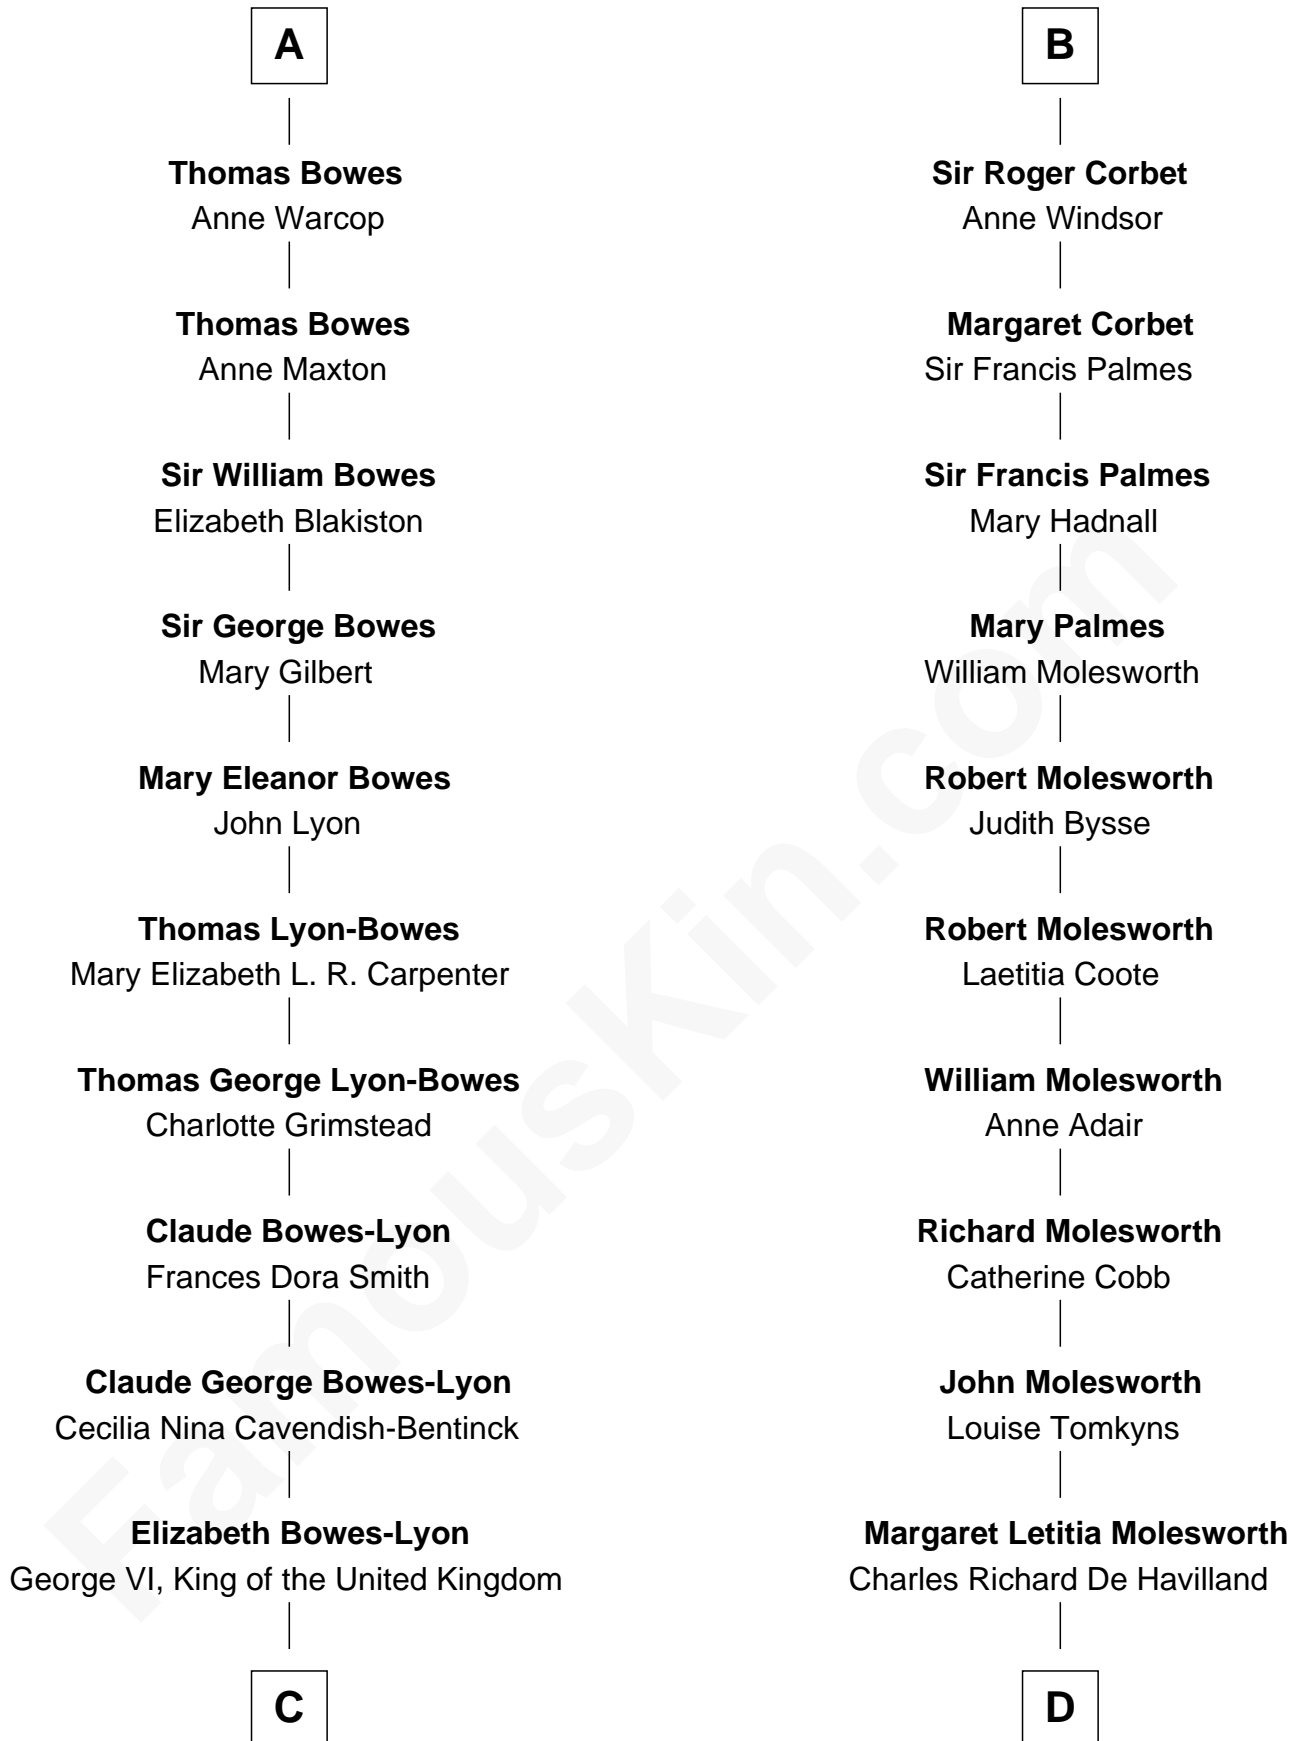

# FamousKin.com Relationship Chart of

**Prince William**

*Prince of Wales*

18th cousin 1 time removed of

**Joan Fontaine**

*Movie Actress*

**Edmund Fitzalan**

Alice de Warenne

**C**

**Elizabeth II, Queen of the United Kingdom**

Prince Philip of Edinburgh

**Charles III, King of the United Kingdom**

Princess Diana Frances Spencer

**Prince William**

*Prince of Wales*

**D**

**Walter Augustus De Havilland**

Lillian Augusta Ruse

**Joan Fontaine**

*Movie Actress*

FamousKin.com