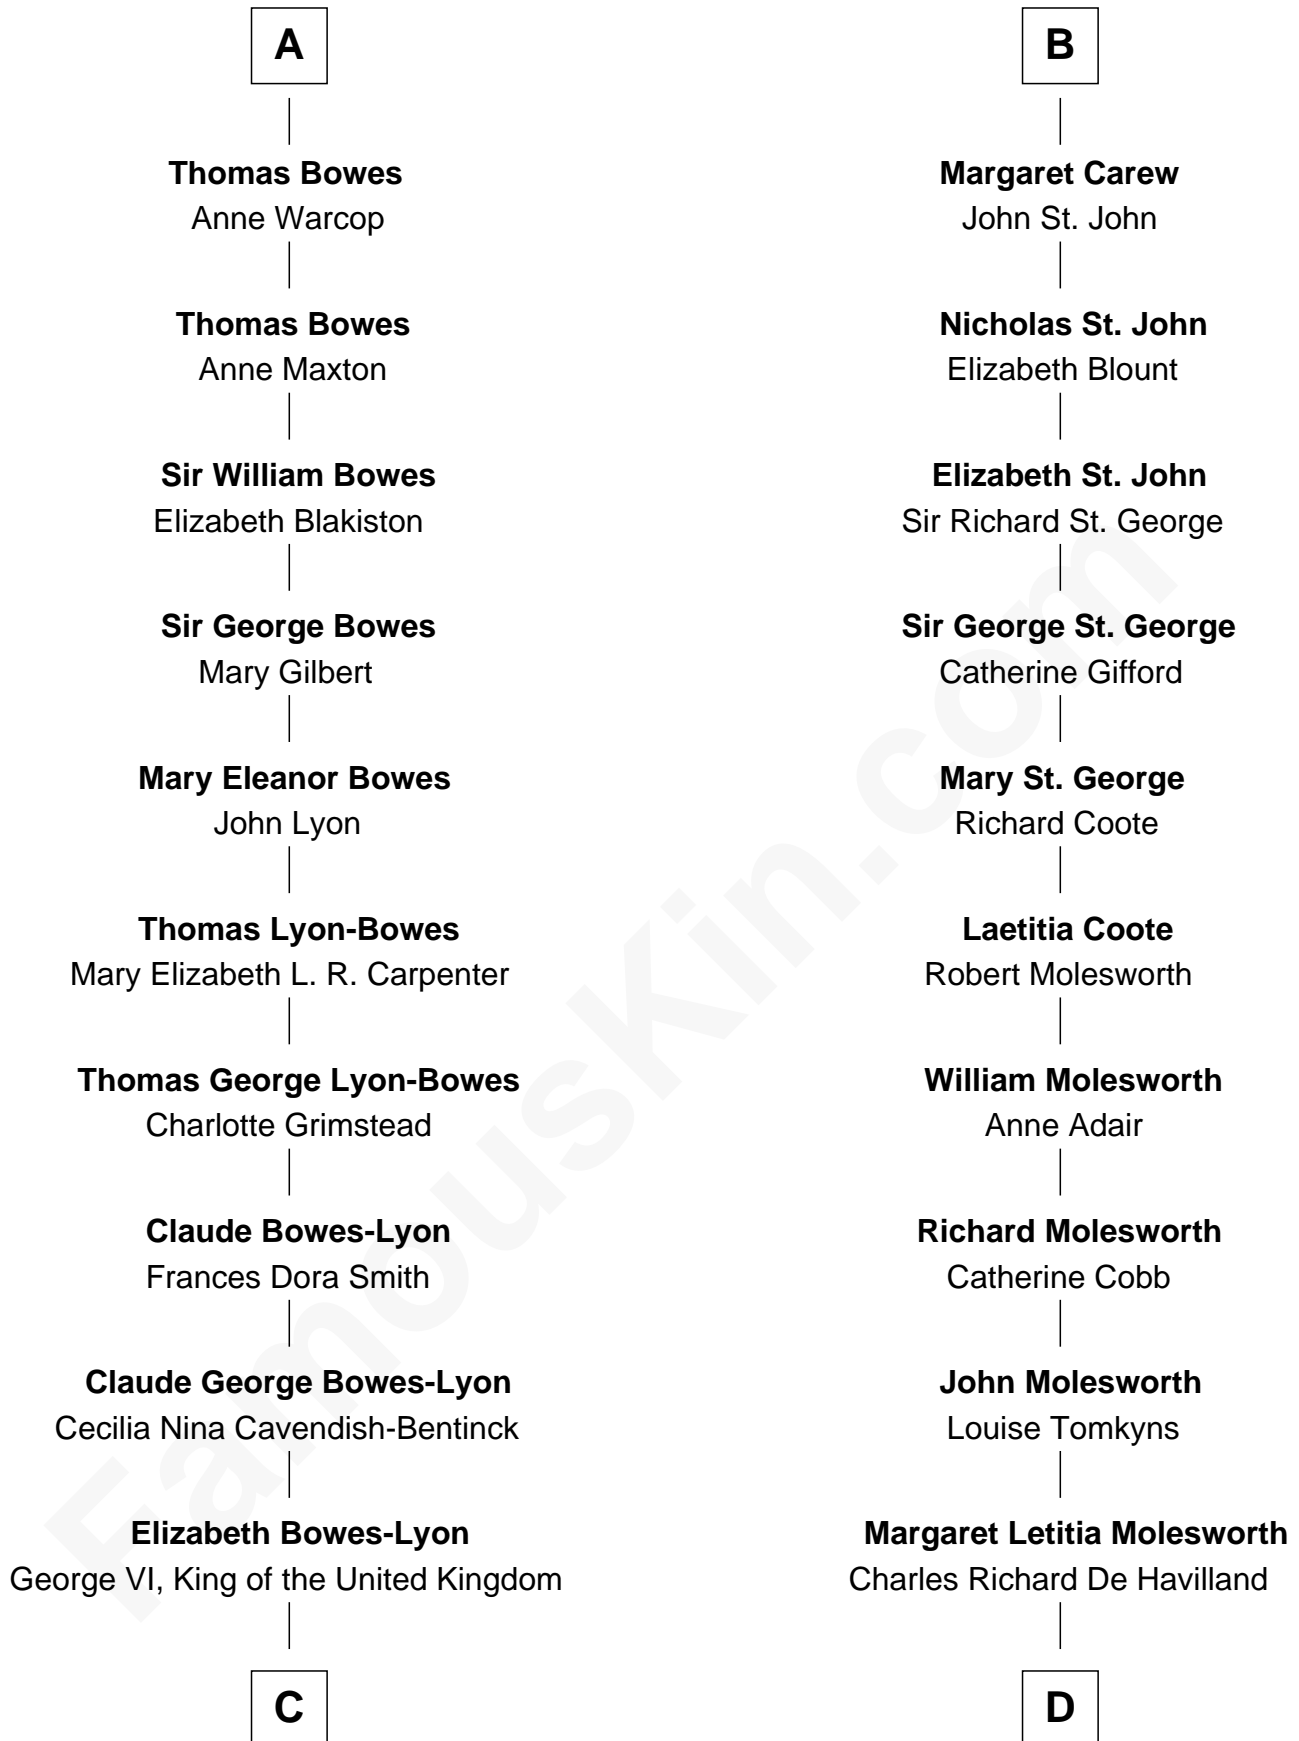

# FamousKin.com Relationship Chart of

**Prince William**

*Prince of Wales*

18th cousin 1 time removed of

**Joan Fontaine**

*Movie Actress*

**Sir Henry FitzHugh**

**Joan FitzHenry**  
Sir William de Greystoke

**Sir Ralph de Greystoke**  
Katherine de Clifford

**Joan de Greystoke**  
Sir William Bowes

**Sir William Bowes**  
Maud FitzHugh

**Sir Ralph Bowes**  
Margery Conyers

**Richard Bowes**  
Elizabeth Aske

**Sir George Bowes**  
Jane Talbot

**A**

**Joan FitzHenry**  
Sir William de Greystoke

**Sir Ralph de Greystoke**  
Katherine de Clifford

**Maud de Greystoke**  
Eudo de Welles

**Sir Lionel de Welles**  
Joan de Waterton

**Eleanor de Welles**  
Sir Thomas Hoo

**Eleanor Hoo**  
James Carew

**Sir Richard Carew**  
Malyn Oxenbridge

**B**

**C**

**Elizabeth II, Queen of the United Kingdom**

Prince Philip of Edinburgh

**Charles III, King of the United Kingdom**

Princess Diana Frances Spencer