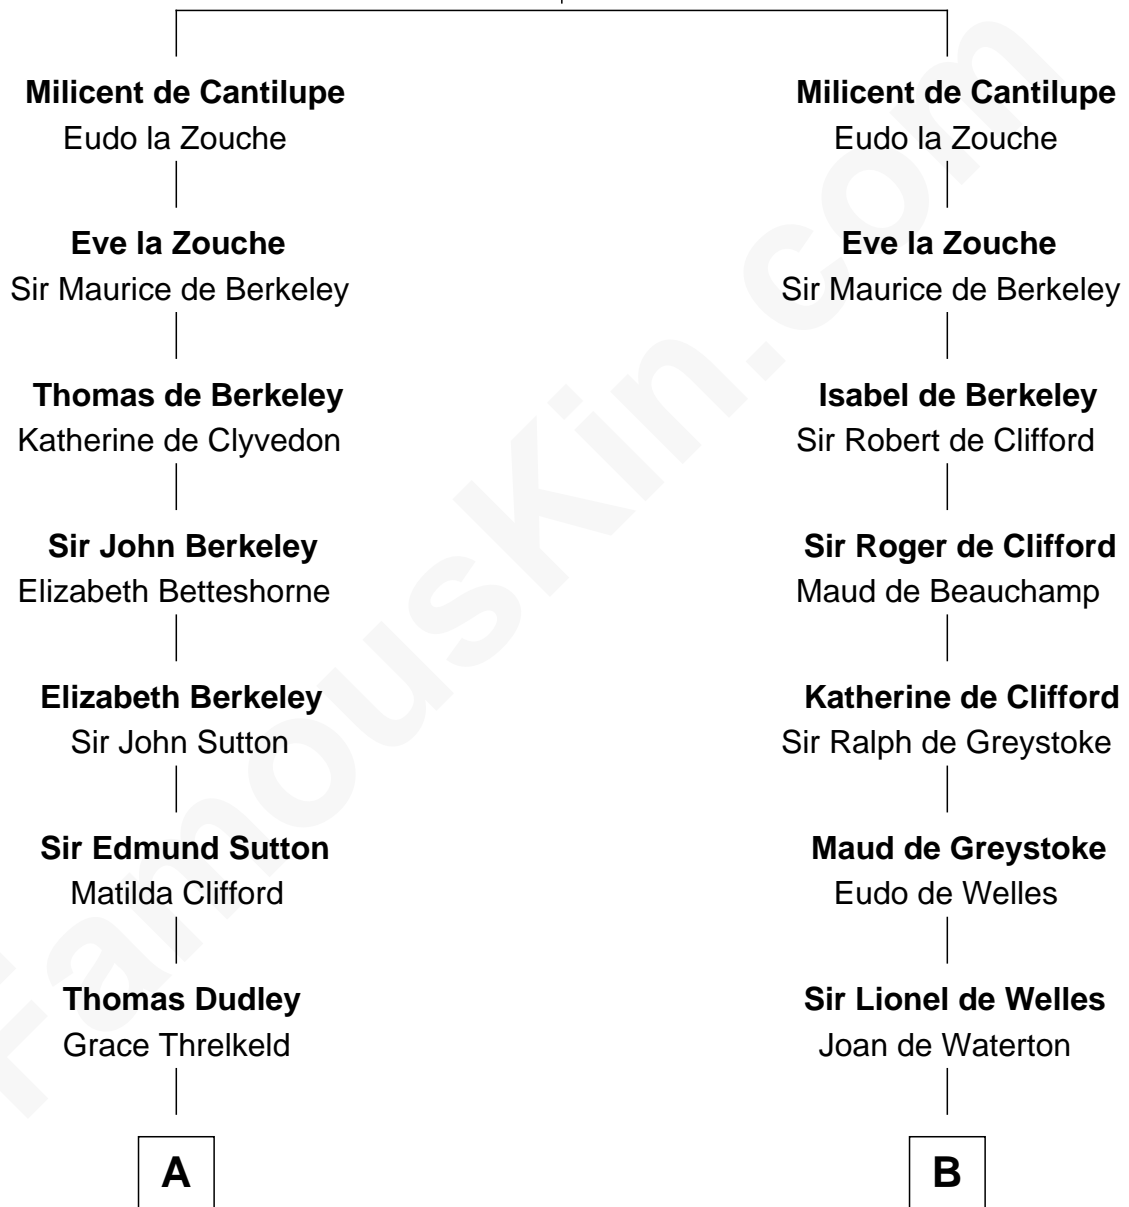

FamousKin.com Relationship Chart of

Prince William

Prince of Wales

20th cousin 1 time removed of

Joan Fontaine

Movie Actress

Sir William de Cantilupe

Eve de Braiose

C

Albert Edward John Spencer
Cynthia Elinor Beatrix Hamilton

Edward John Spencer
Frances Ruth Burke Roche

Princess Diana Frances Spencer
Charles III, King of the United Kingdom

Prince William
Prince of Wales