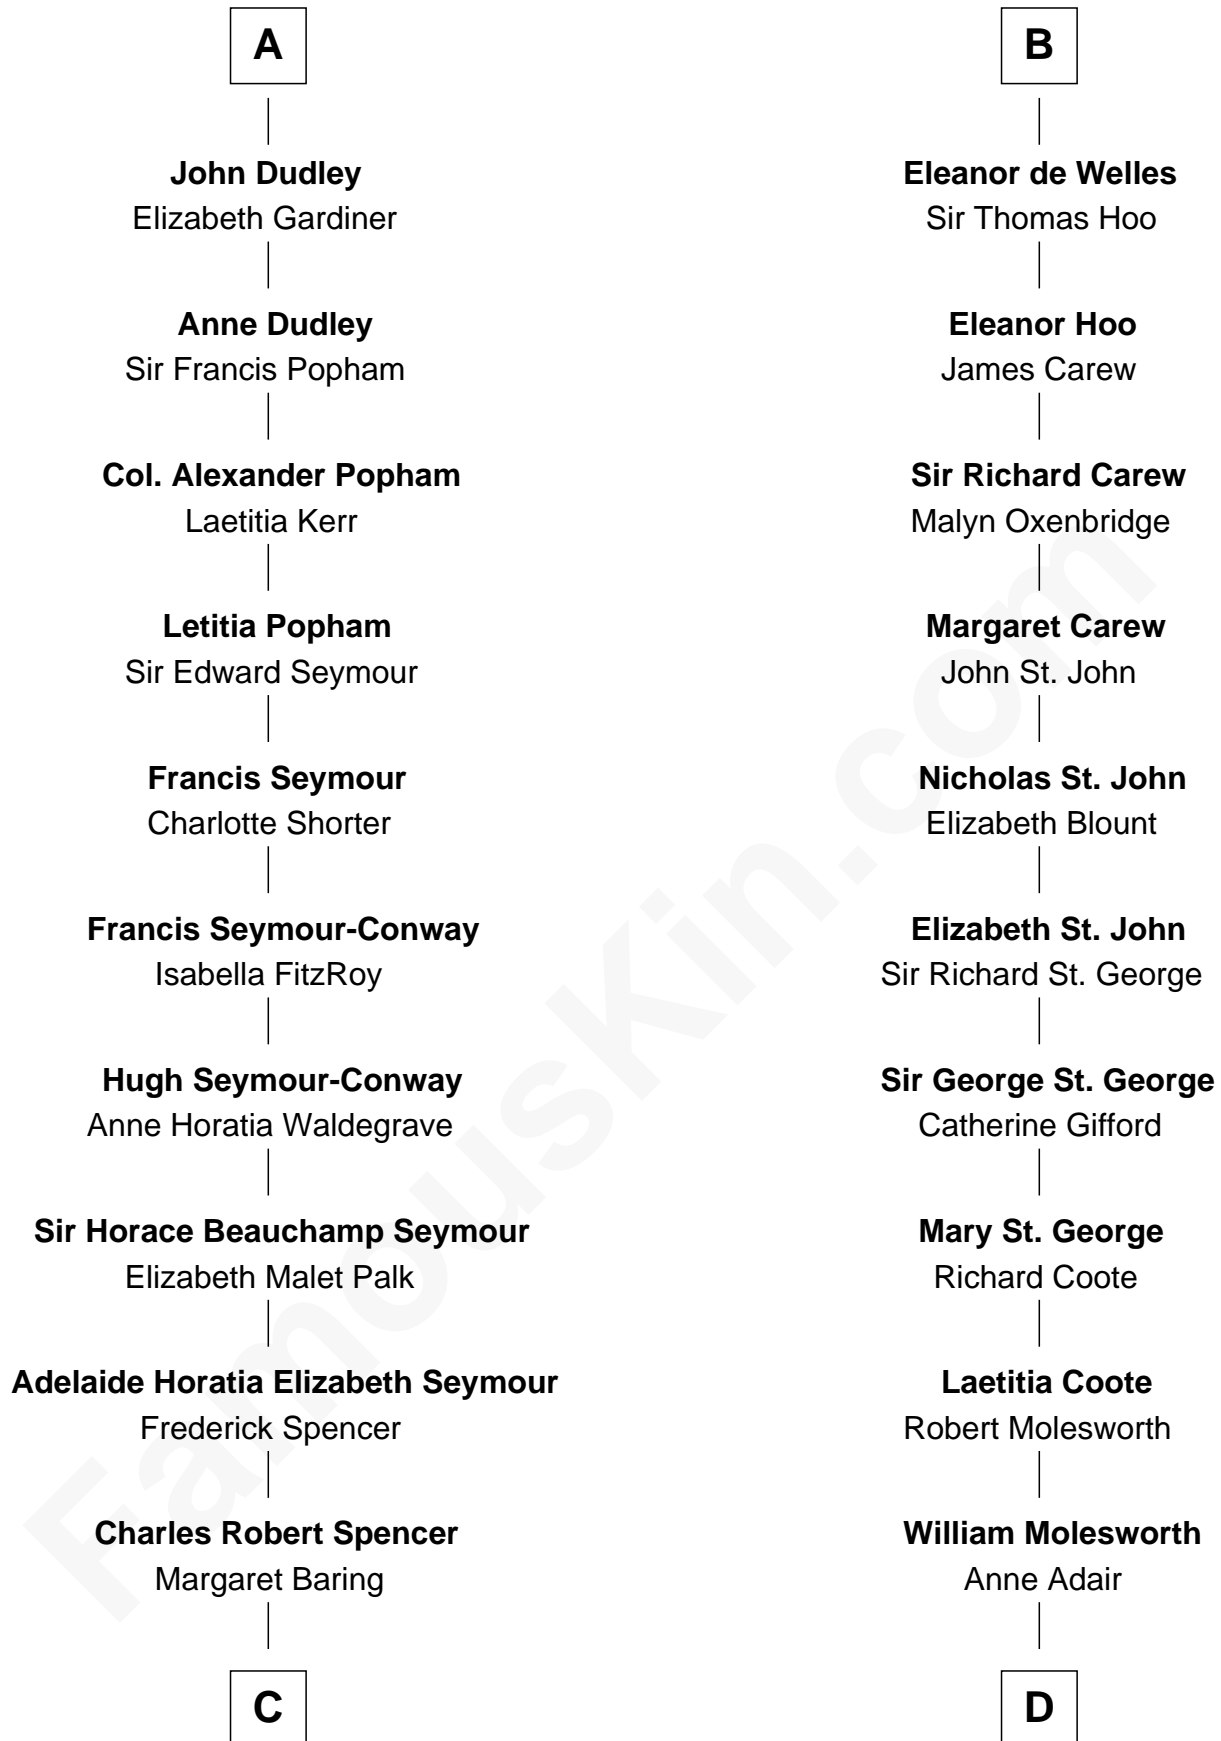

FamousKin.com Relationship Chart of

Prince William

Prince of Wales

20th cousin 1 time removed of

Joan Fontaine

Movie Actress

Sir William de Cantilupe

Eve de Braiose

C

Albert Edward John Spencer
Cynthia Elinor Beatrix Hamilton

Edward John Spencer
Frances Ruth Burke Roche

Princess Diana Frances Spencer
Charles III, King of the United Kingdom

Prince William
Prince of Wales