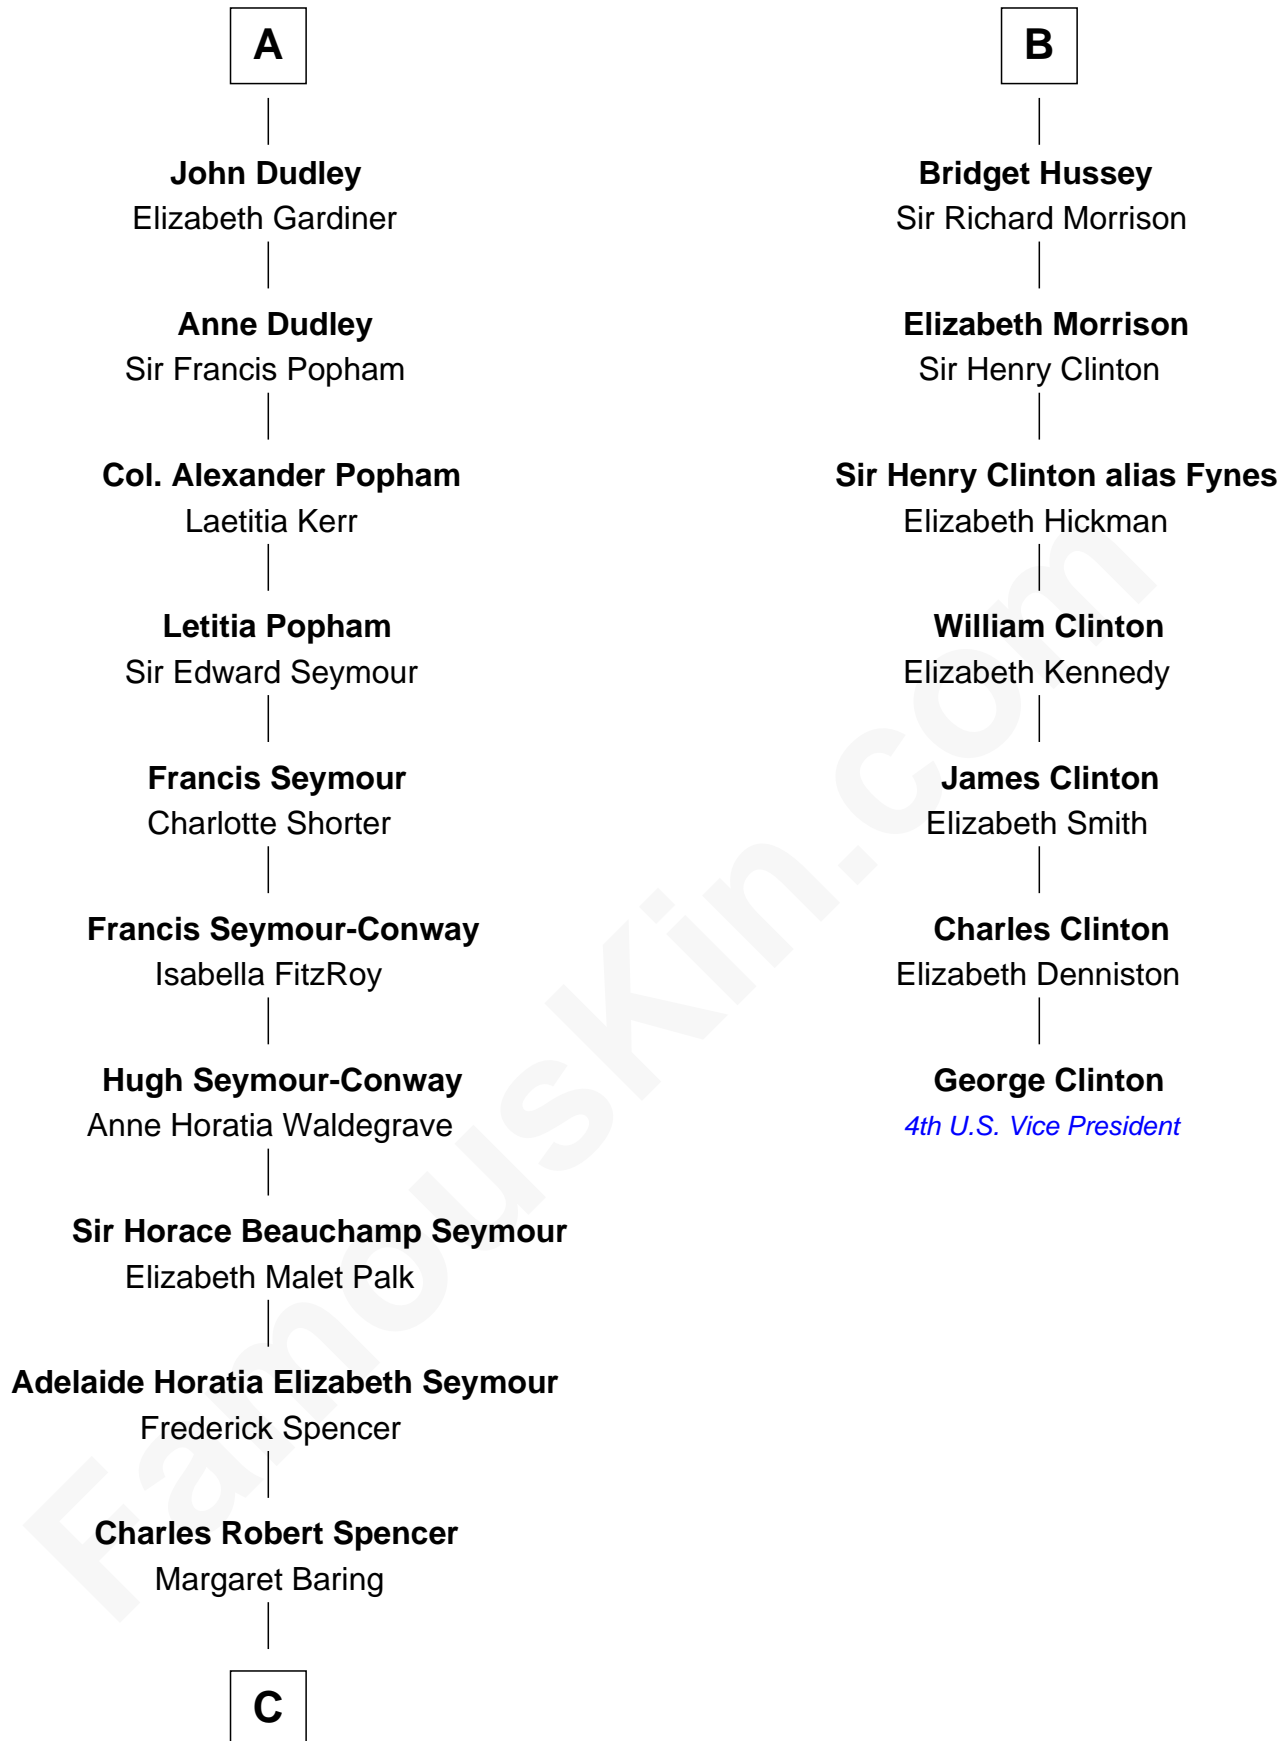

FamousKin.com Relationship Chart of

Prince William

Prince of Wales

13th cousin 7 times removed of

George Clinton

4th U.S. Vice President

William de Burgh
Maude of Lancaster

Elizabeth de Burgh
Lionel of Antwerp

Philippa Plantagenet
Edmund Mortimer

Elizabeth Mortimer
Sir Henry Percy

Elizabeth Percy
Sir John Clifford

Thomas Clifford
Joan Dacre

Matilda Clifford
Sir Edmund Sutton

Thomas Dudley
Grace Threlkeld

A

Elizabeth de Burgh
Lionel of Antwerp

Philippa Plantagenet
Edmund Mortimer

Elizabeth Mortimer
Sir Henry Percy

Sir Henry Percy
Eleanor Neville

Katherine Percy
Sir Edmund Grey

George Grey
Catherine Herbert

Anne Grey
Sir John Hussey

B

C

Albert Edward John Spencer

Cynthia Elinor Beatrix Hamilton

Edward John Spencer

Frances Ruth Burke Roche

Princess Diana Frances Spencer

Charles III, King of the United Kingdom

Prince William

Prince of Wales