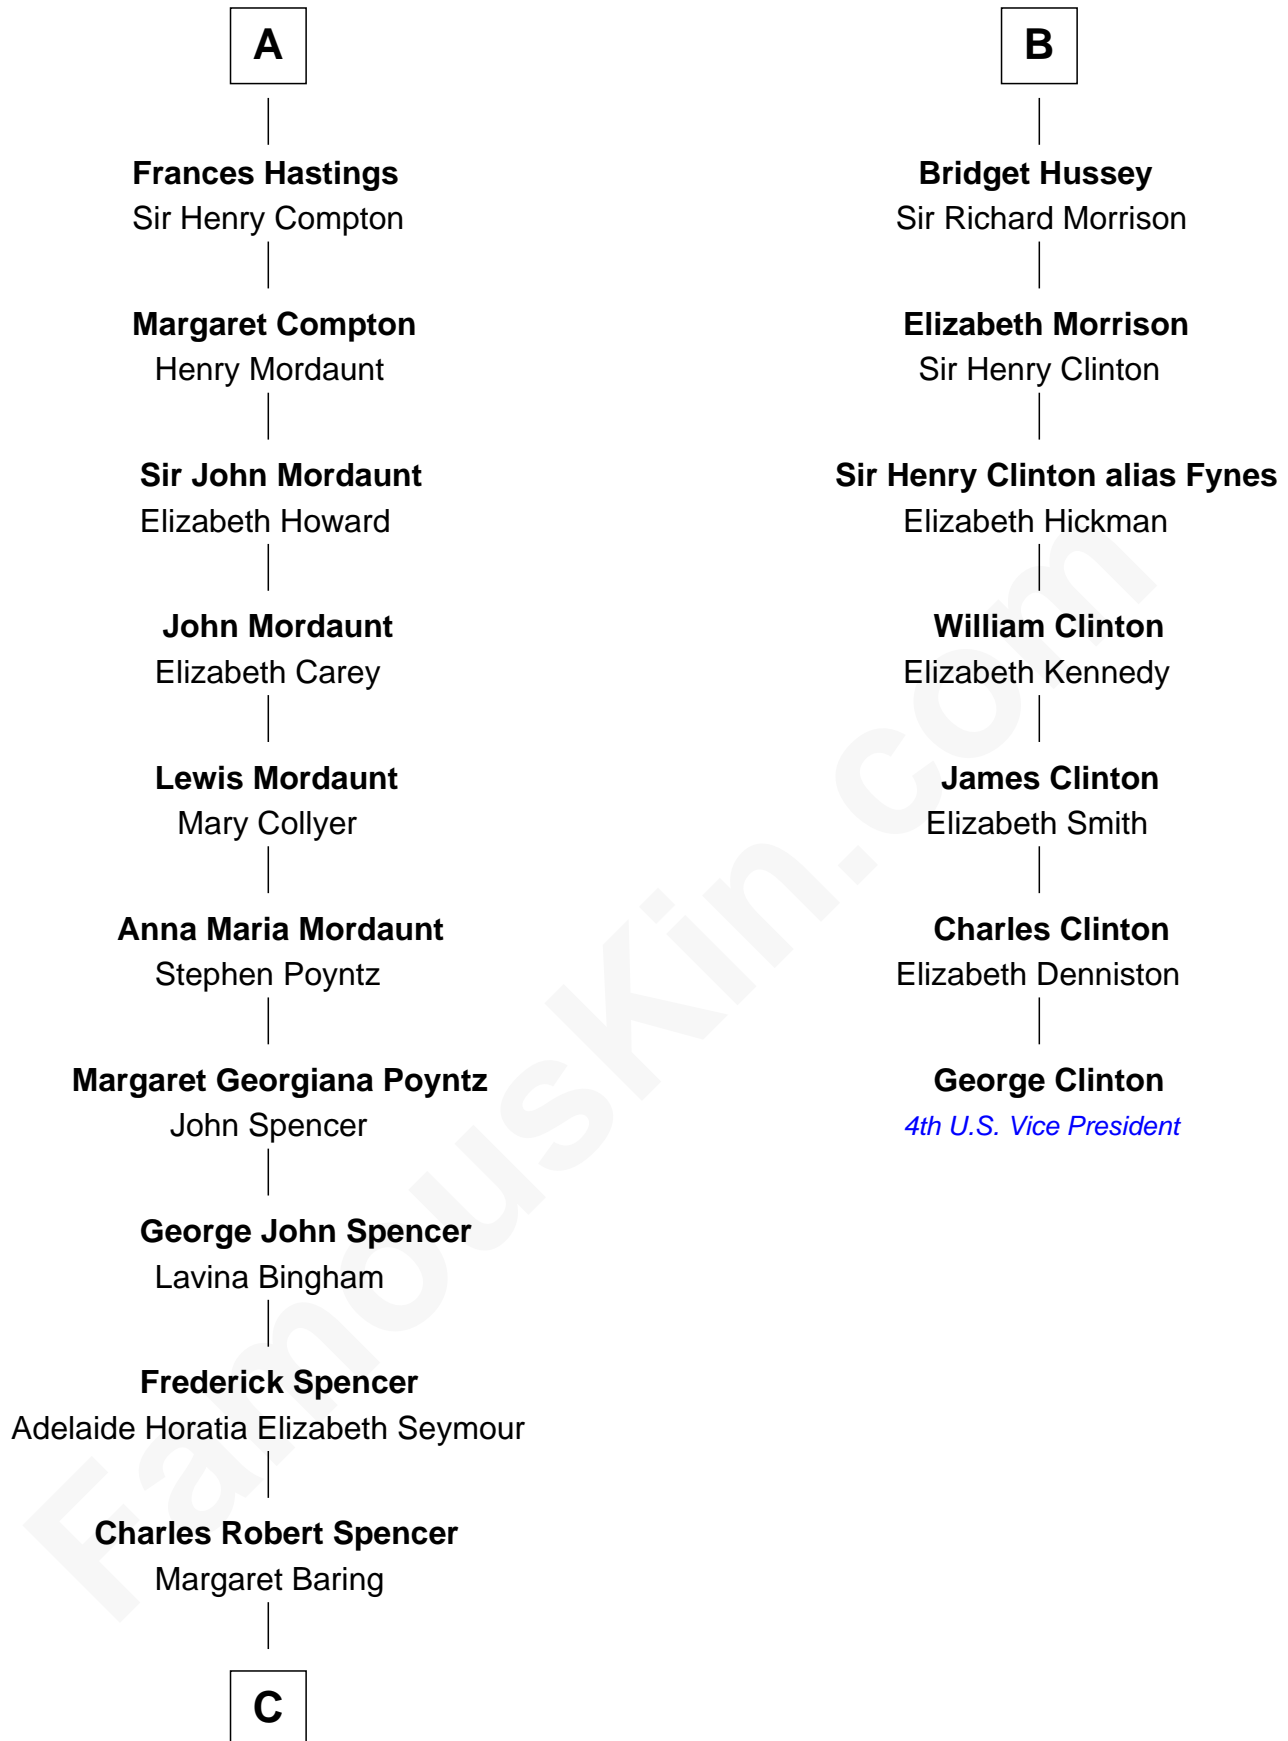

FamousKin.com

Relationship Chart of

Prince William

Prince of Wales

13th cousin 7 times removed of

George Clinton
4th U.S. Vice President

William III of Hainault
Jeanne of Valois

C

Albert Edward John Spencer

Cynthia Elinor Beatrix Hamilton

Edward John Spencer

Frances Ruth Burke Roche

Princess Diana Frances Spencer

Charles III, King of the United Kingdom

Prince William

Prince of Wales