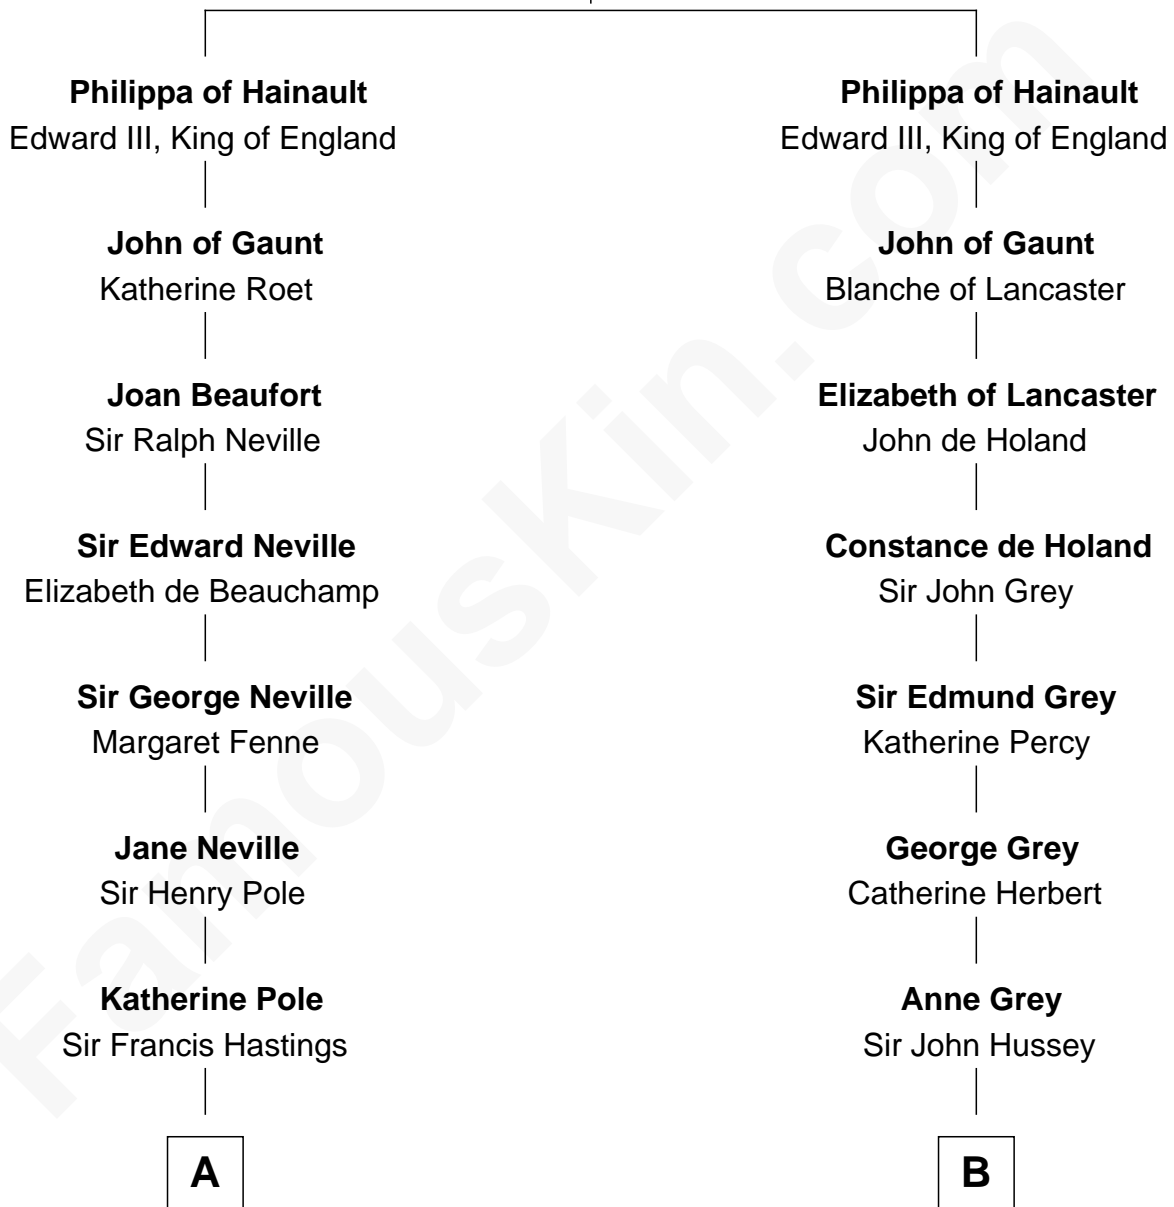

FamousKin.com

Relationship Chart of

Prince William

Prince of Wales

13th cousin 7 times removed of

George Clinton
4th U.S. Vice President

William III of Hainault
Jeanne of Valois

C

Albert Edward John Spencer

Cynthia Elinor Beatrix Hamilton

Edward John Spencer

Frances Ruth Burke Roche

Princess Diana Frances Spencer

Charles III, King of the United Kingdom

Prince William

Prince of Wales