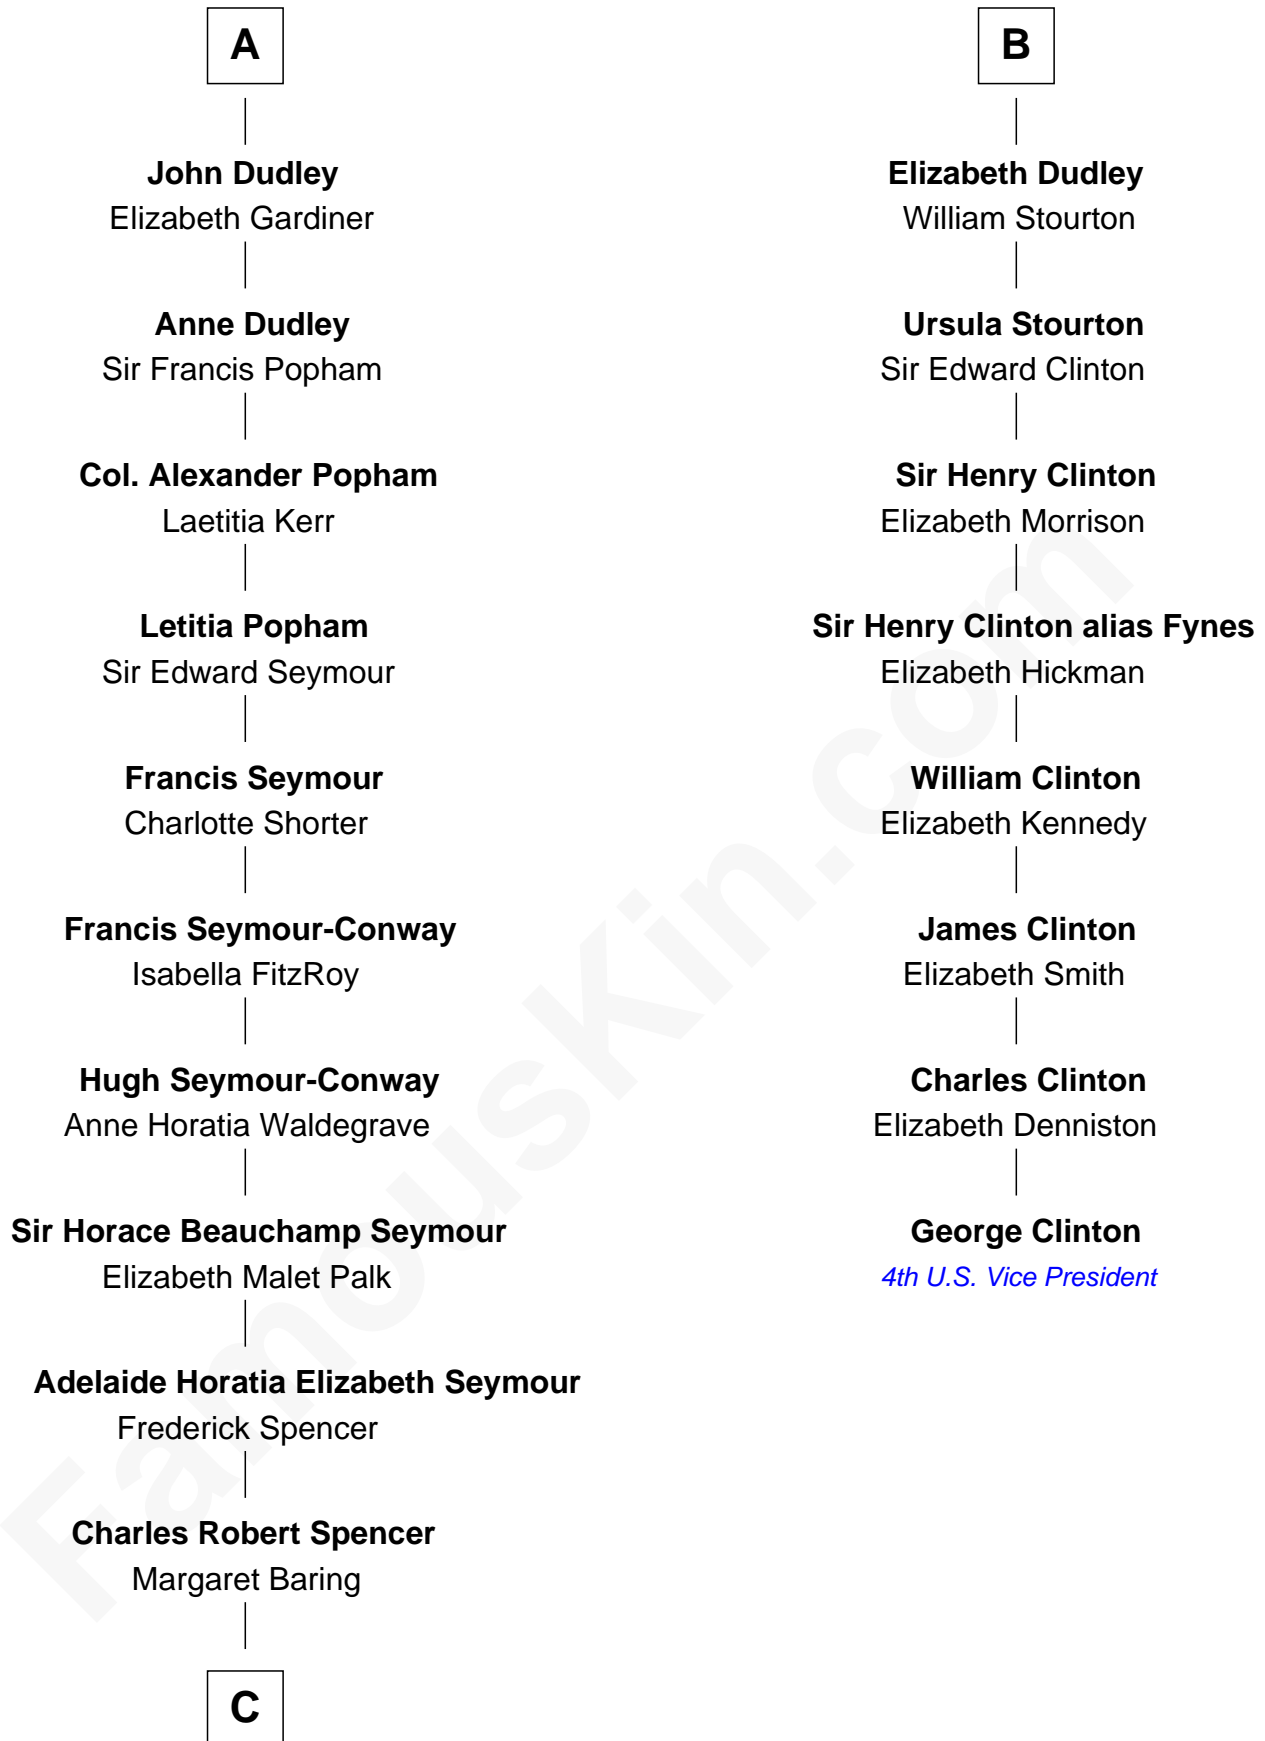

FamousKin.com Relationship Chart of

Prince William

Prince of Wales

14th cousin 6 times removed of

George Clinton

4th U.S. Vice President

Sir Maurice de Berkeley

Isabel de Dover

Sir John Sutton

Sir John Sutton Dudley

Elizabeth Bramshot

Edmund Dudley

Elizabeth Grey

B

C

—
Albert Edward John Spencer