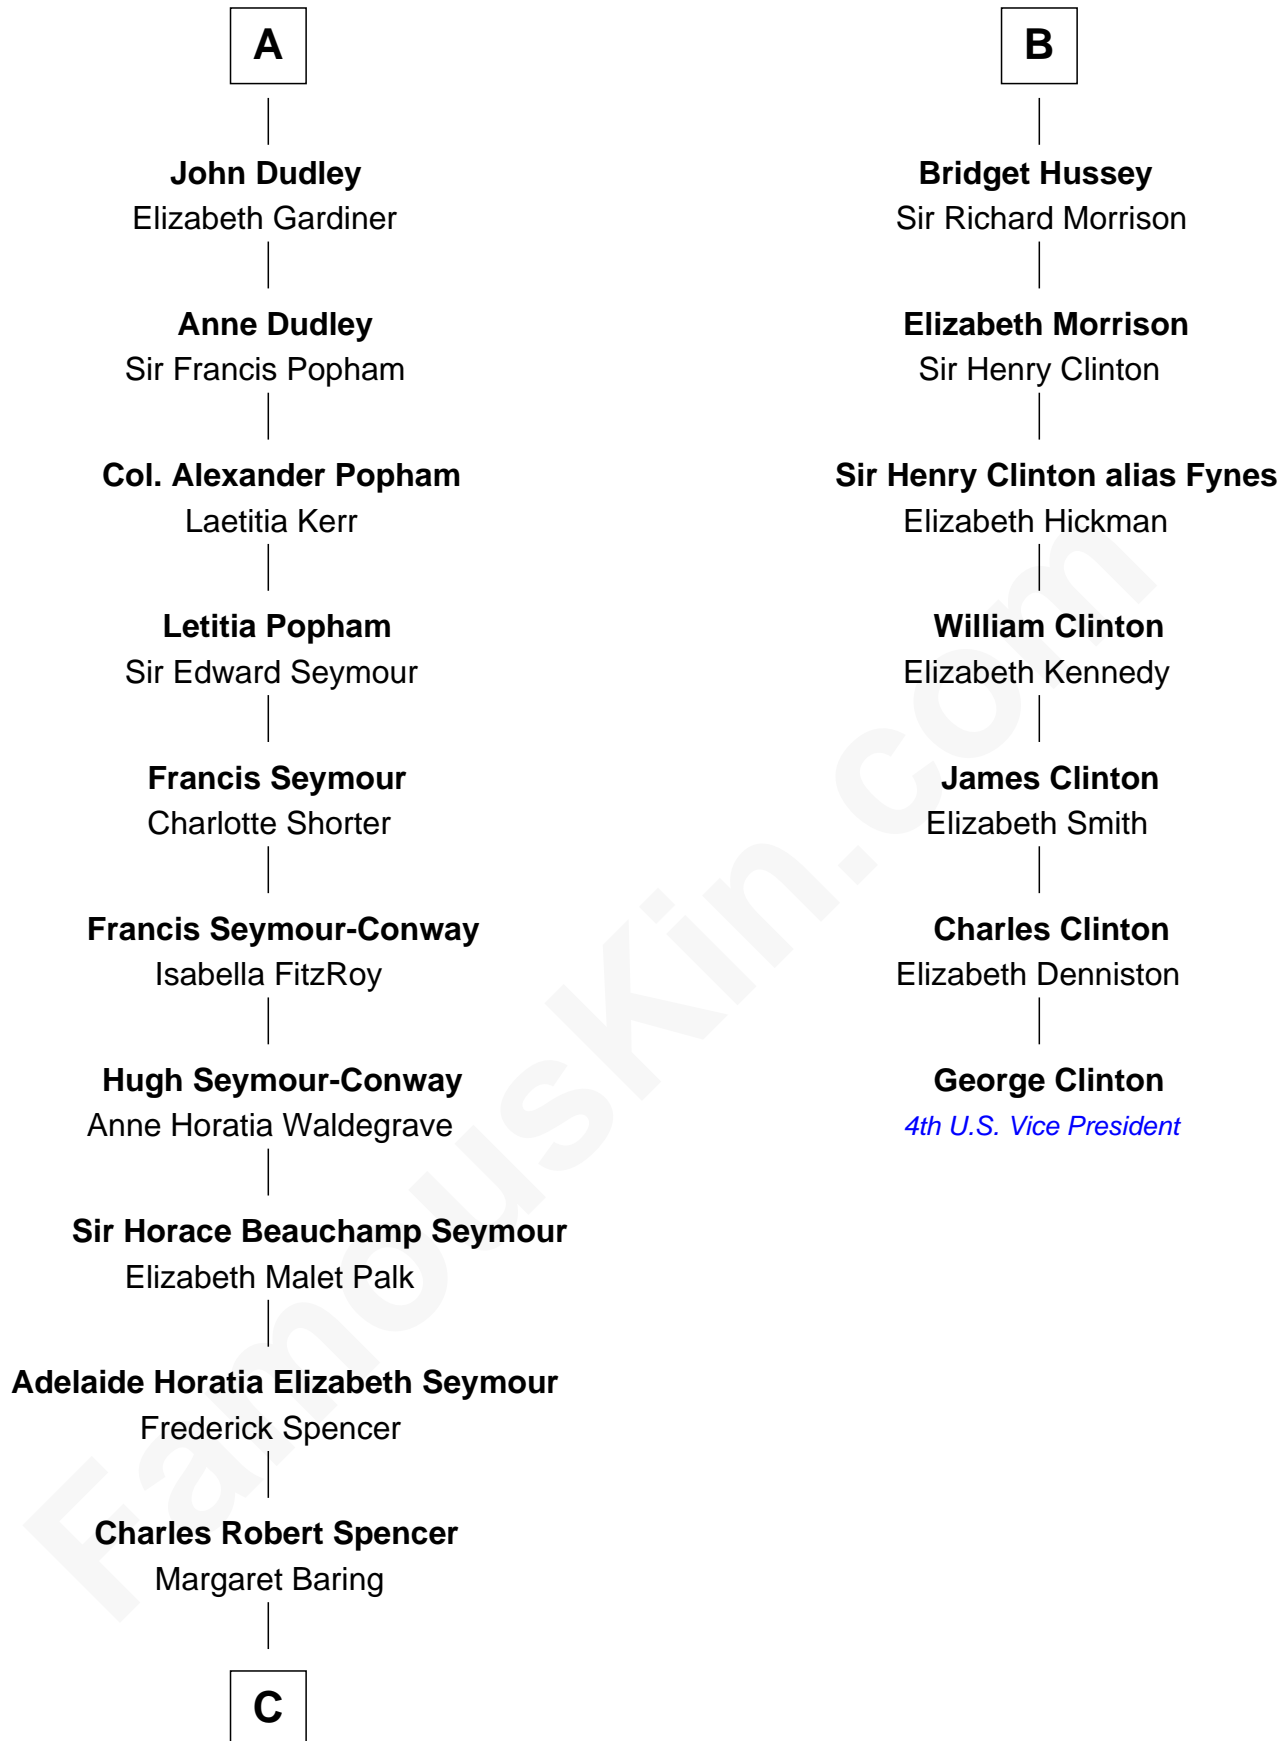

FamousKin.com Relationship Chart of

Prince William

Prince of Wales

13th cousin 7 times removed of

George Clinton

4th U.S. Vice President

C

Albert Edward John Spencer

Cynthia Elinor Beatrix Hamilton

Edward John Spencer

Frances Ruth Burke Roche

Princess Diana Frances Spencer

Charles III, King of the United Kingdom

Prince William

Prince of Wales

FamousKin.com