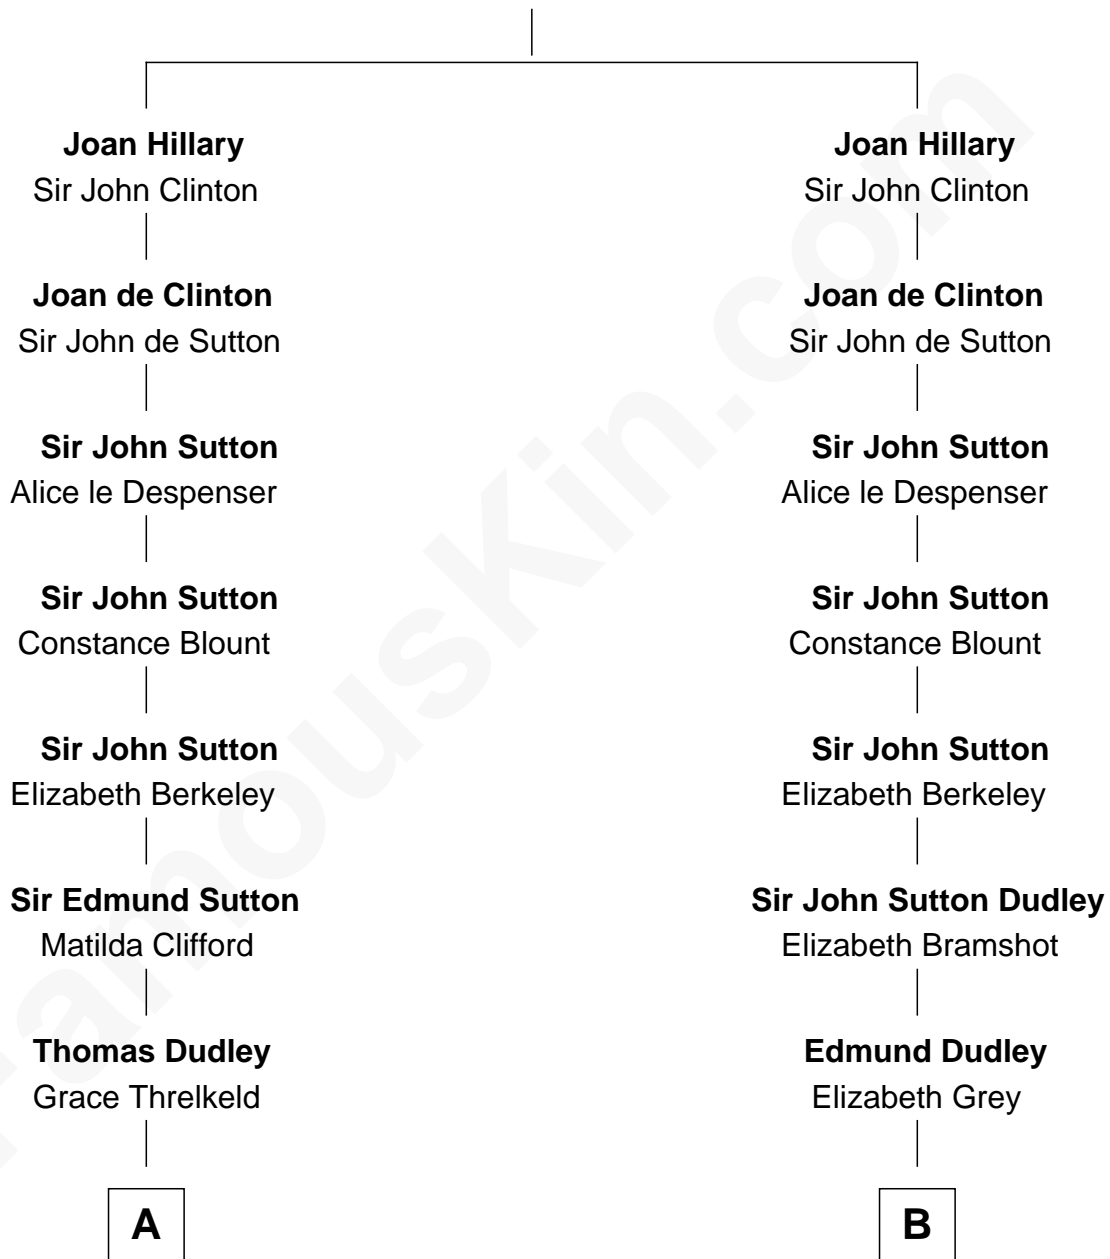

FamousKin.com Relationship Chart of

Prince William

Prince of Wales

14th cousin 6 times removed of

George Clinton

4th U.S. Vice President

Sir Roger Hillary

Katherine Sutton

C

Albert Edward John Spencer

Cynthia Elinor Beatrix Hamilton

Edward John Spencer

Frances Ruth Burke Roche

Princess Diana Frances Spencer

Charles III, King of the United Kingdom

Prince William