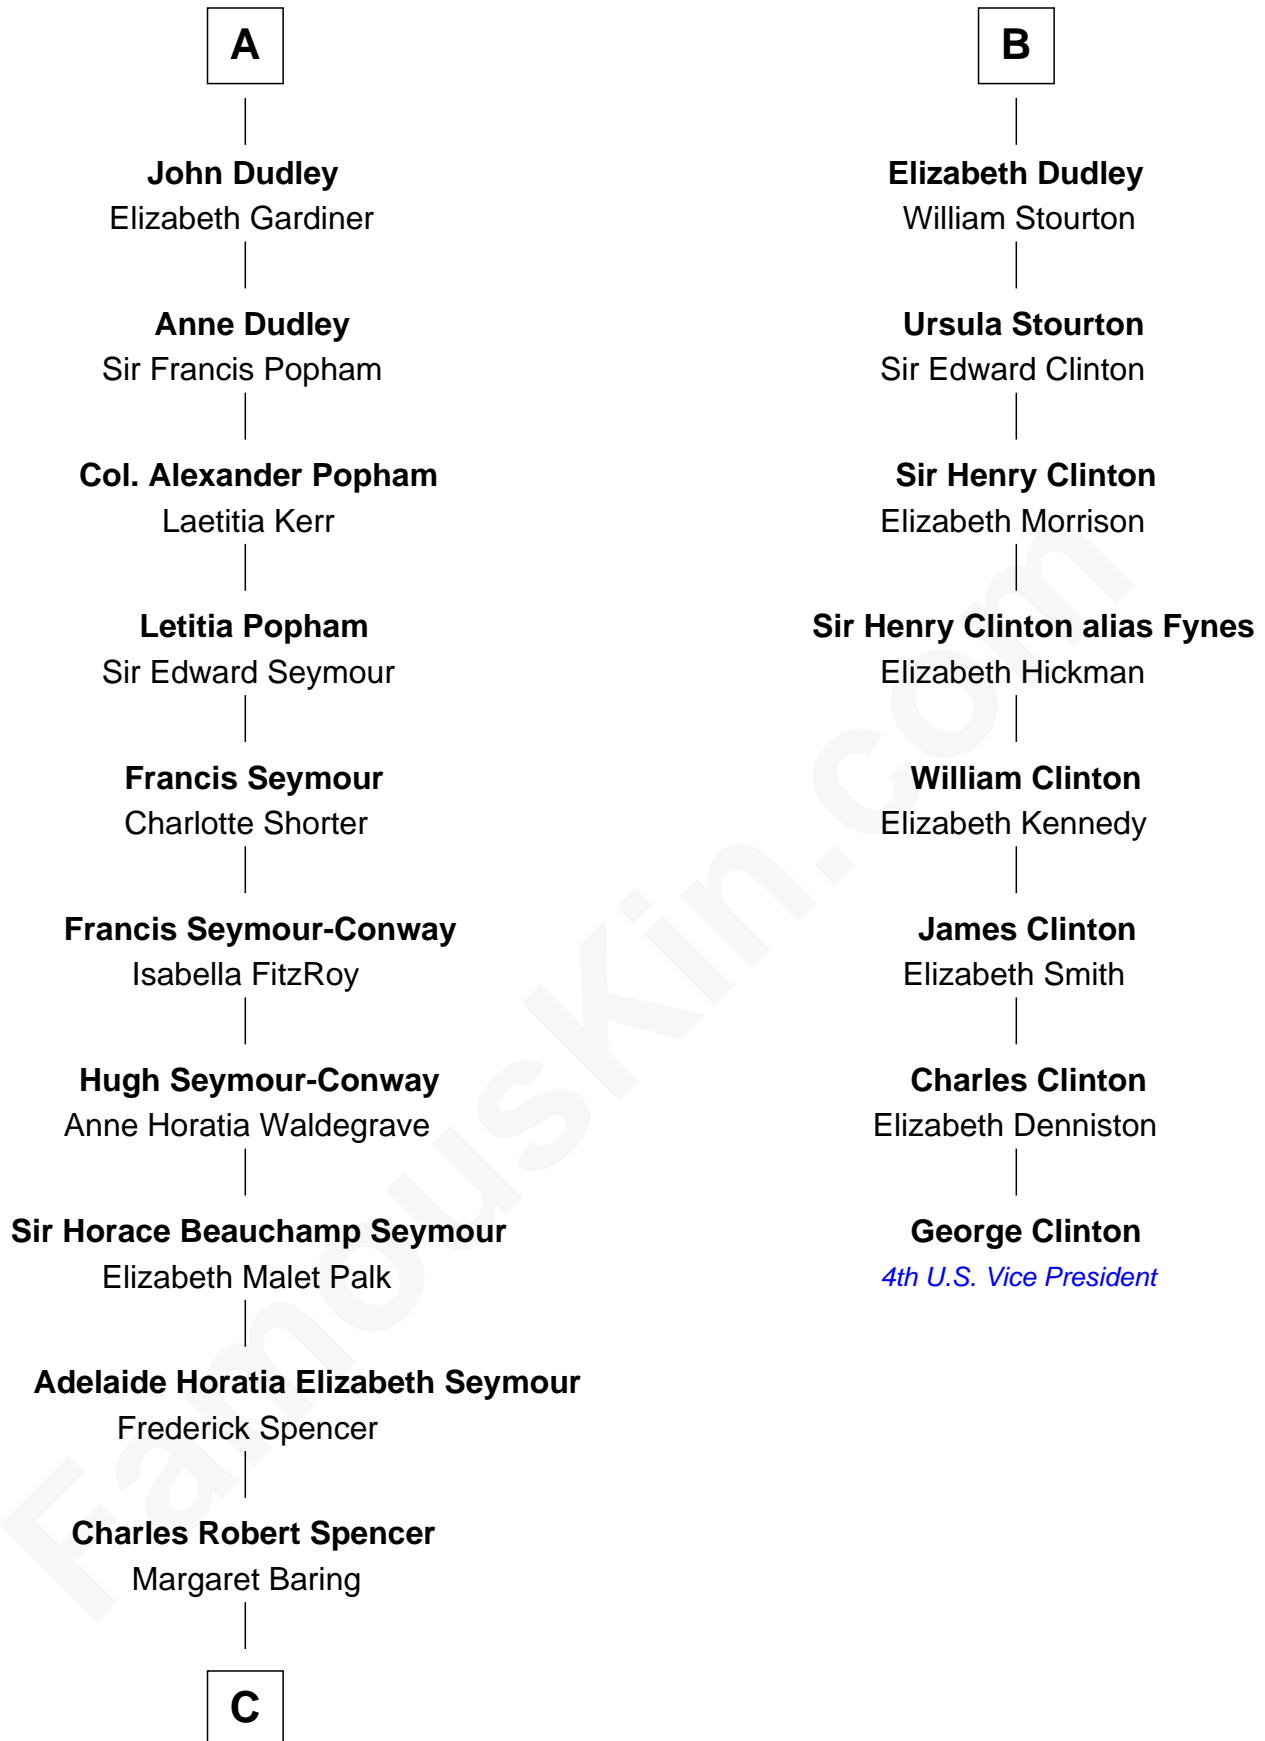

FamousKin.com Relationship Chart of

Prince William

Prince of Wales

14th cousin 6 times removed of

George Clinton

4th U.S. Vice President

Sir Roger Hillary

Katherine Sutton

C

Albert Edward John Spencer

Cynthia Elinor Beatrix Hamilton

Edward John Spencer

Frances Ruth Burke Roche

Princess Diana Frances Spencer

Charles III, King of the United Kingdom

Prince William