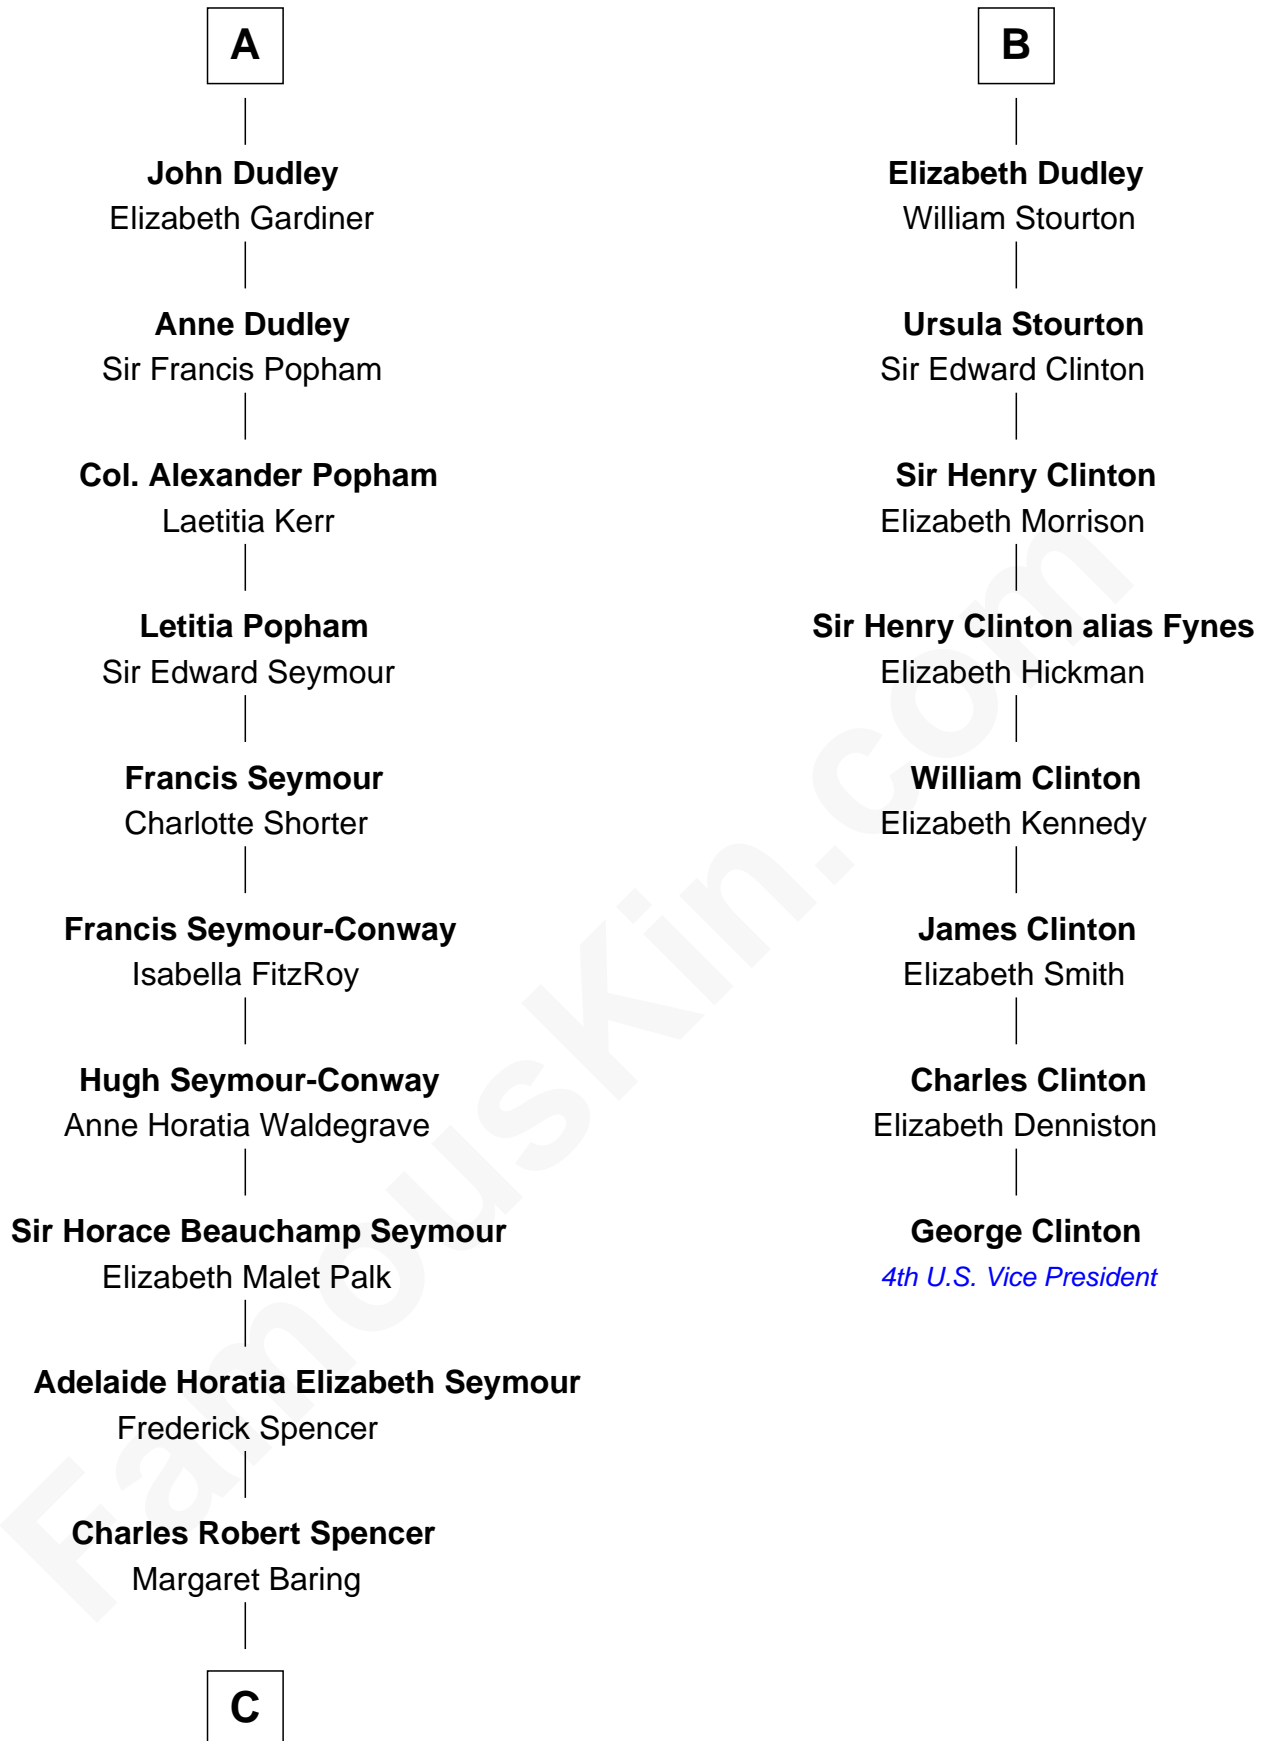

FamousKin.com Relationship Chart of

Prince William

Prince of Wales

14th cousin 6 times removed of

George Clinton

4th U.S. Vice President

Sir John de Sutton

Margaret de Somery

Elizabeth Berkeley

Sir John Sutton Dudley

Elizabeth Bramshot

Edmund Dudley

Elizabeth Grey

B

C

—
Albert Edward John Spencer