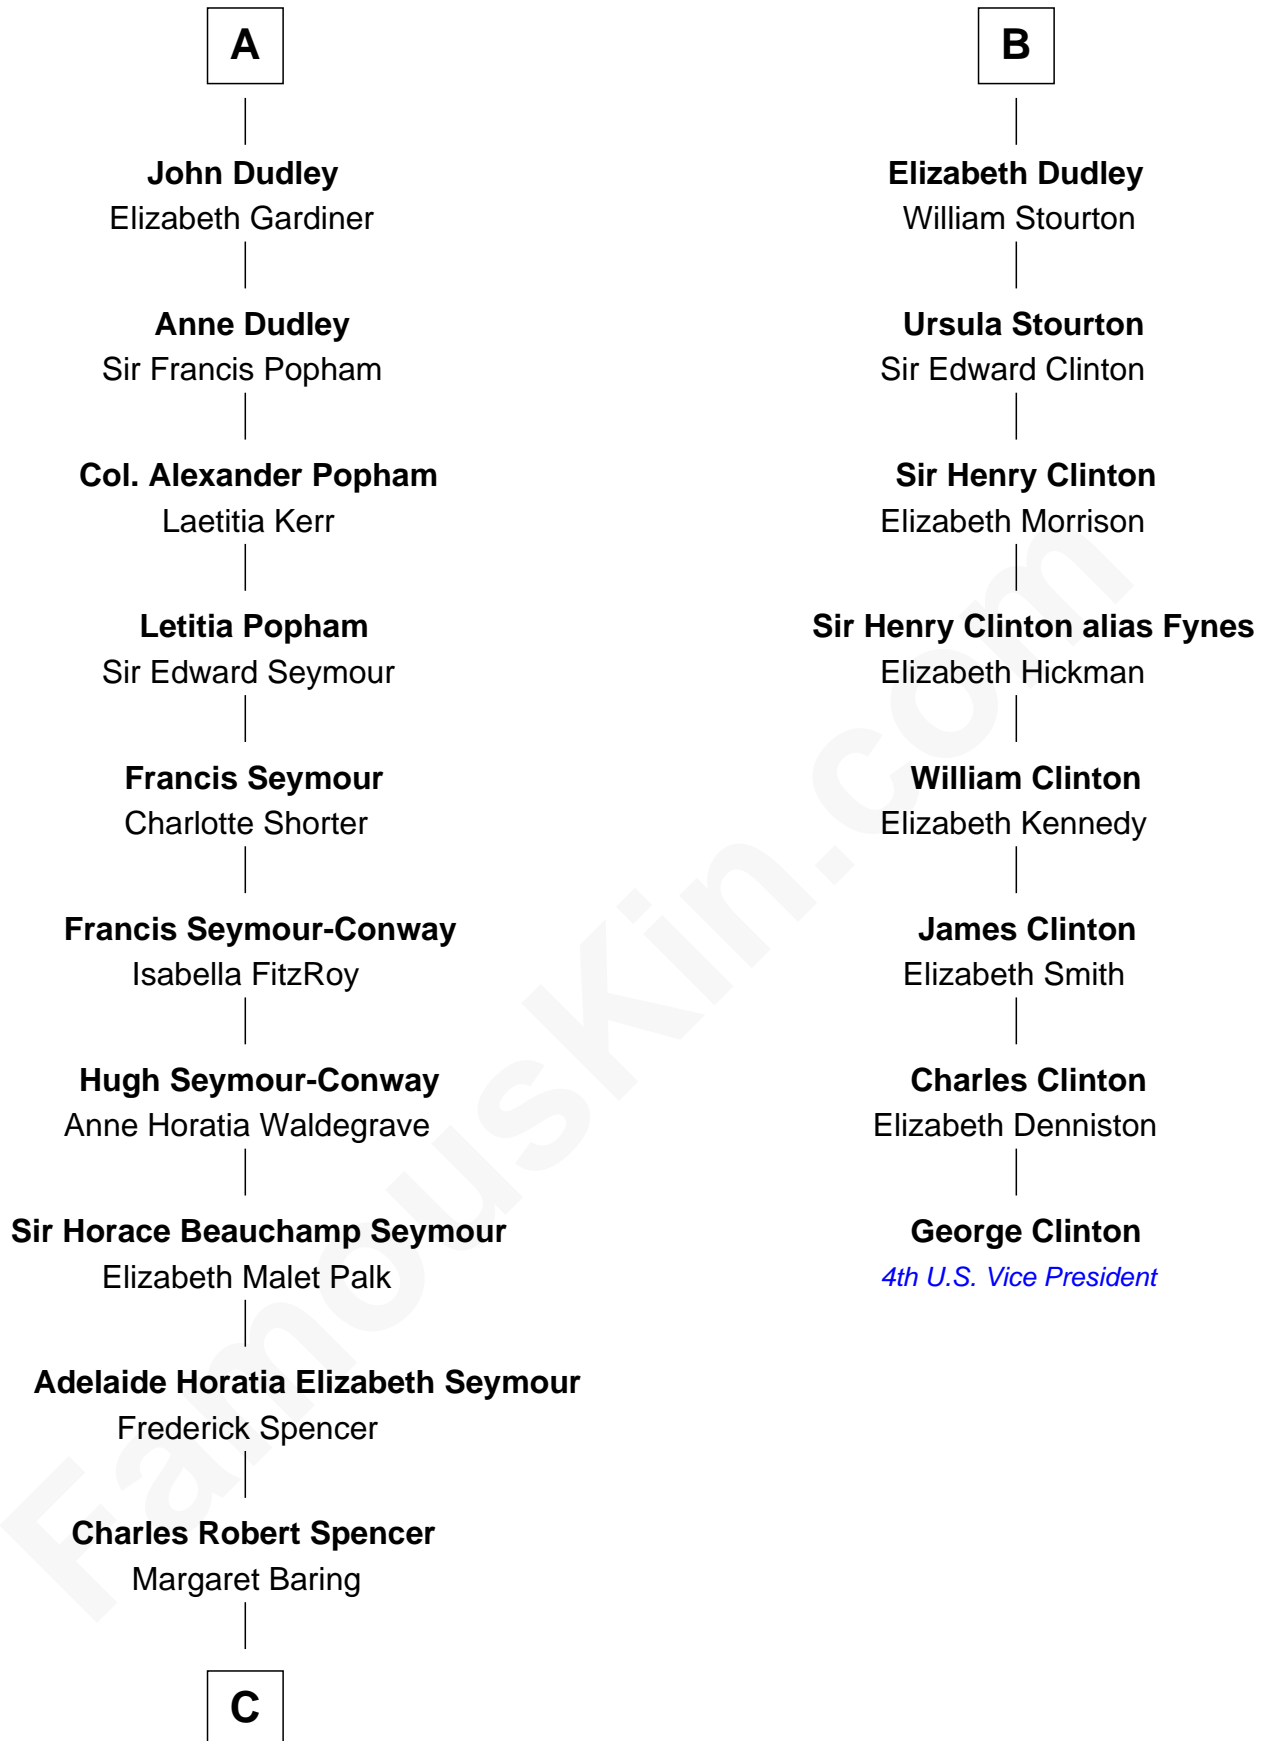

## Relationship Chart of

### Prince William

*Prince of Wales*

14th cousin 6 times removed of

**George Clinton**  
*4th U.S. Vice President*

**Sir John de Cherleton**

-----

**C**

—  
**Albert Edward John Spencer**

Cynthia Elinor Beatrix Hamilton

—  
**Edward John Spencer**

Frances Ruth Burke Roche

—  
**Princess Diana Frances Spencer**

Charles III, King of the United Kingdom

—  
**Prince William**

*Prince of Wales*