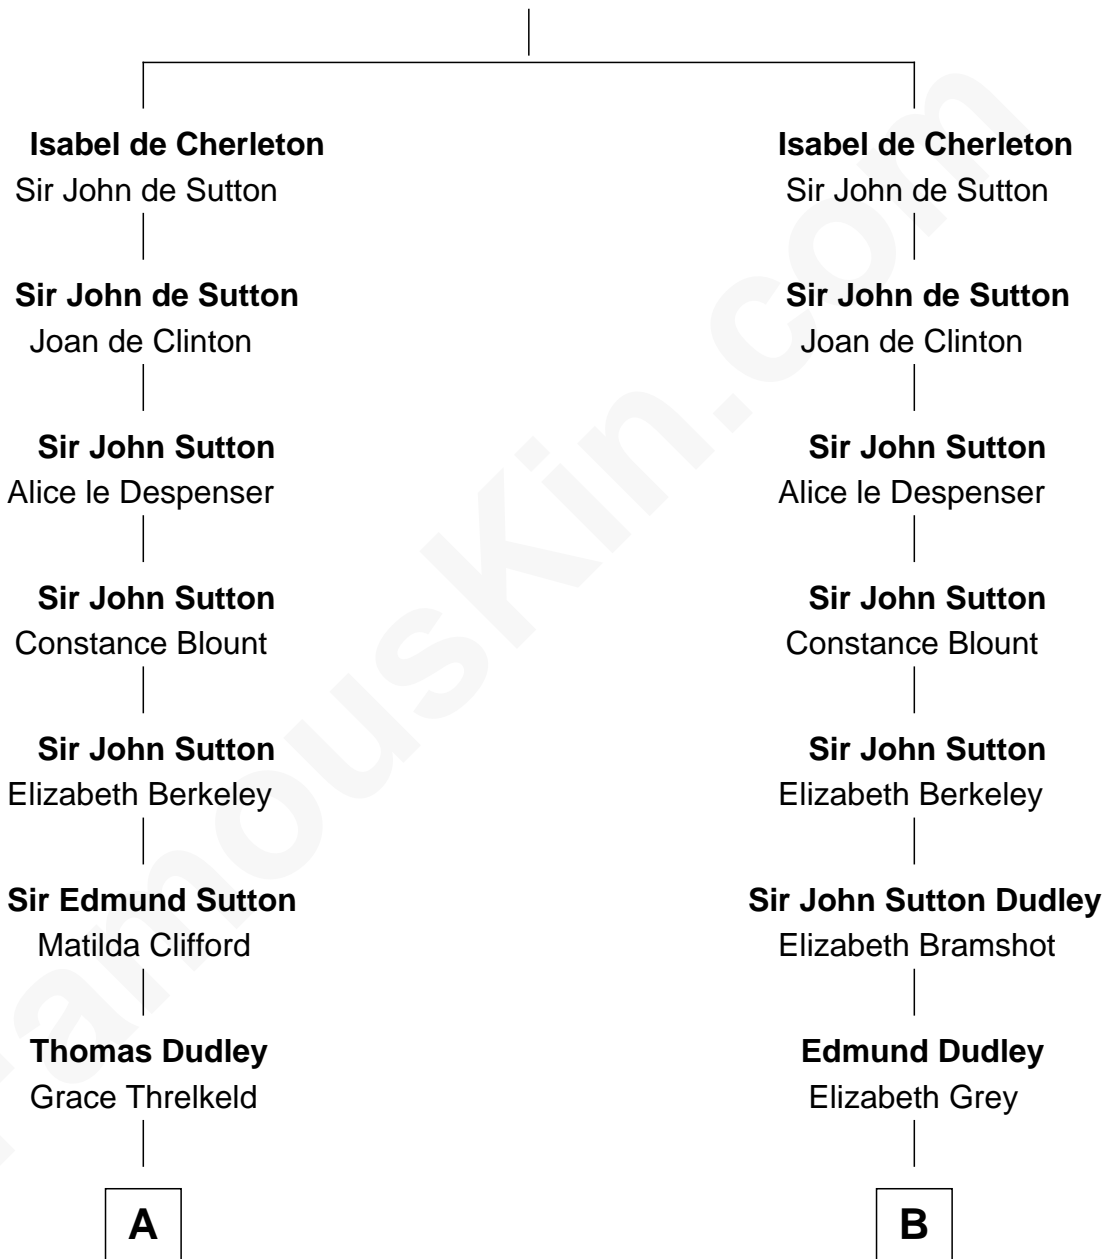

## Relationship Chart of

### Prince William

*Prince of Wales*

14th cousin 6 times removed of

**George Clinton**  
*4th U.S. Vice President*

**Sir John de Cherleton**

-----

**C**

—  
**Albert Edward John Spencer**

Cynthia Elinor Beatrix Hamilton

—  
**Edward John Spencer**

Frances Ruth Burke Roche

—  
**Princess Diana Frances Spencer**

Charles III, King of the United Kingdom

—  
**Prince William**

*Prince of Wales*