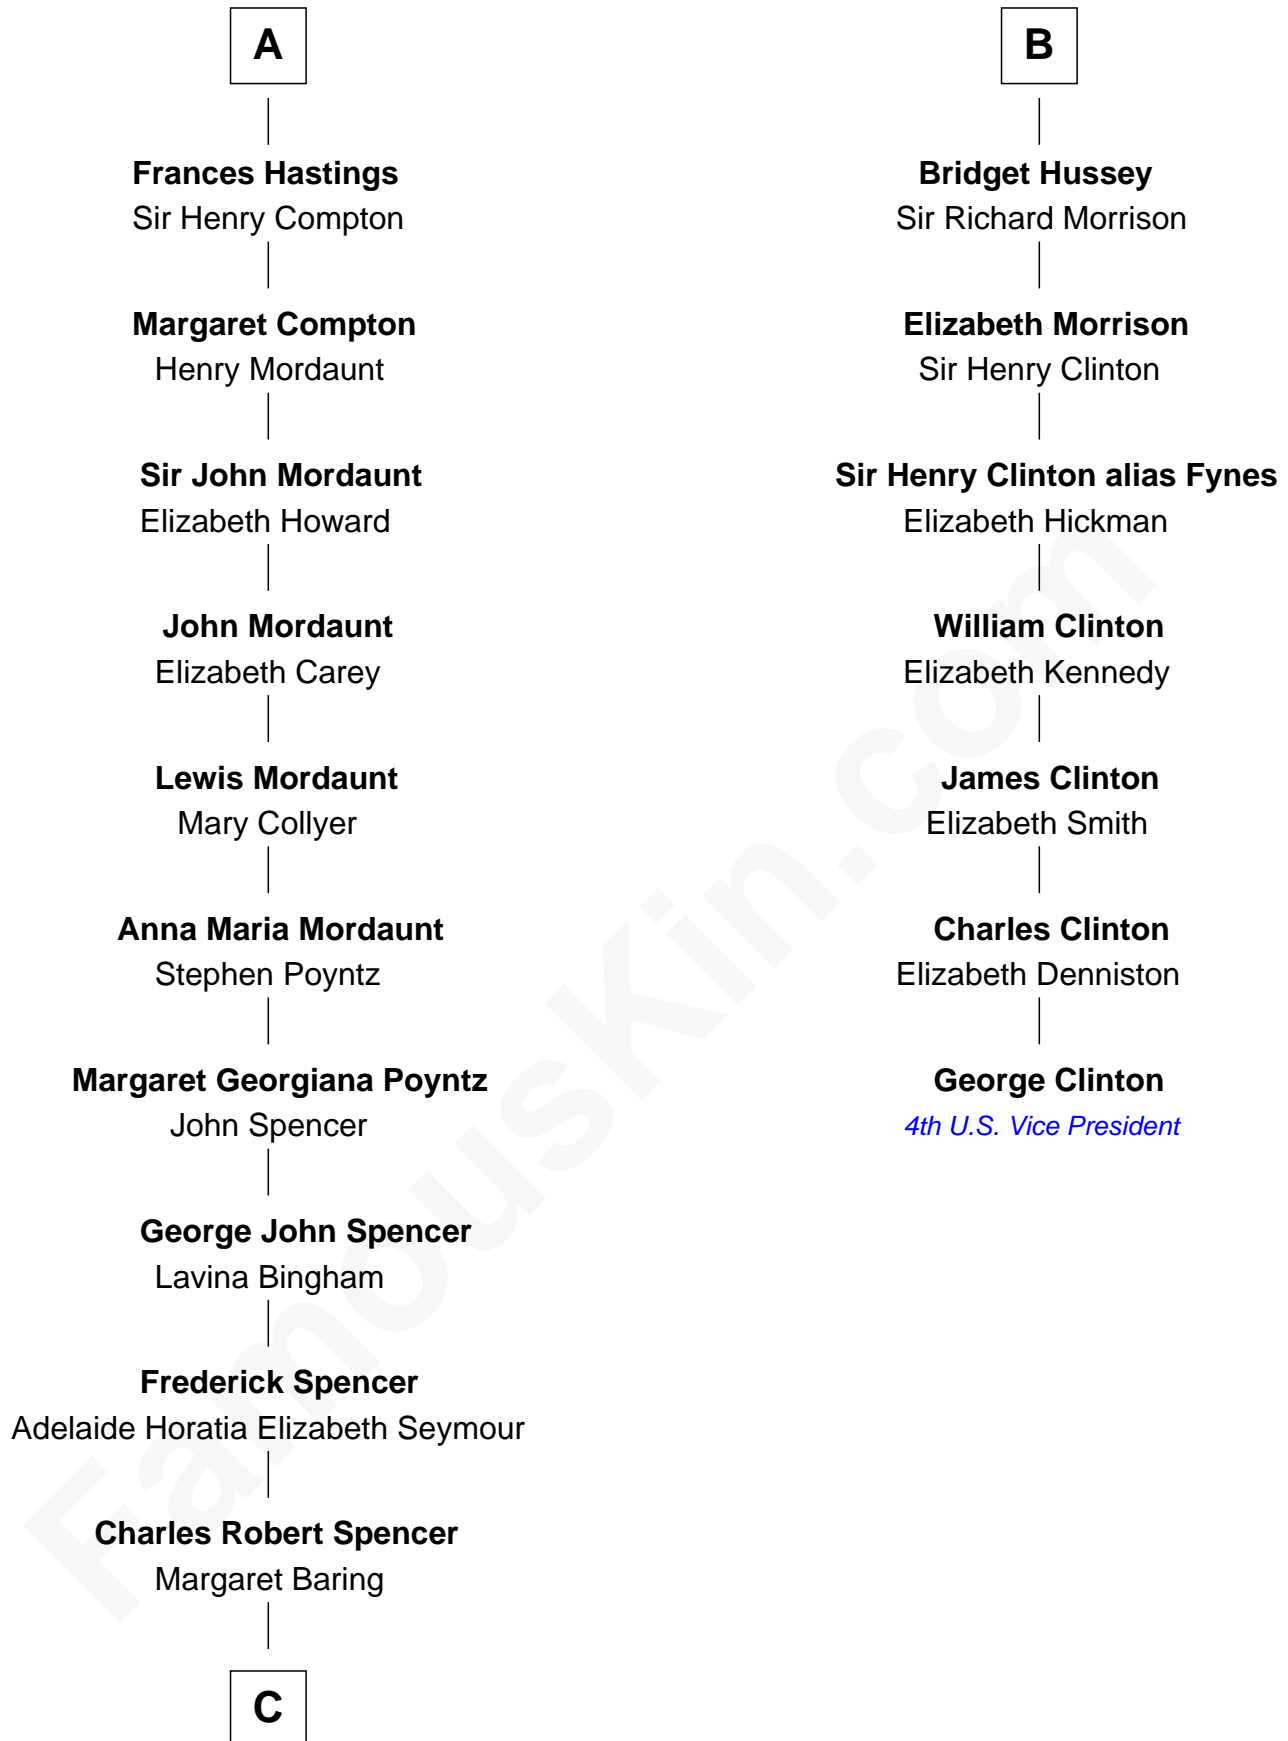

FamousKin.com Relationship Chart of

Prince William

Prince of Wales

13th cousin 7 times removed of

George Clinton

4th U.S. Vice President

Sir Henry de Percy

Eleanor de Arundel

C

—
Albert Edward John Spencer

Cynthia Elinor Beatrix Hamilton

—
Edward John Spencer

Frances Ruth Burke Roche

—
Princess Diana Frances Spencer

Charles III, King of the United Kingdom

—
Prince William