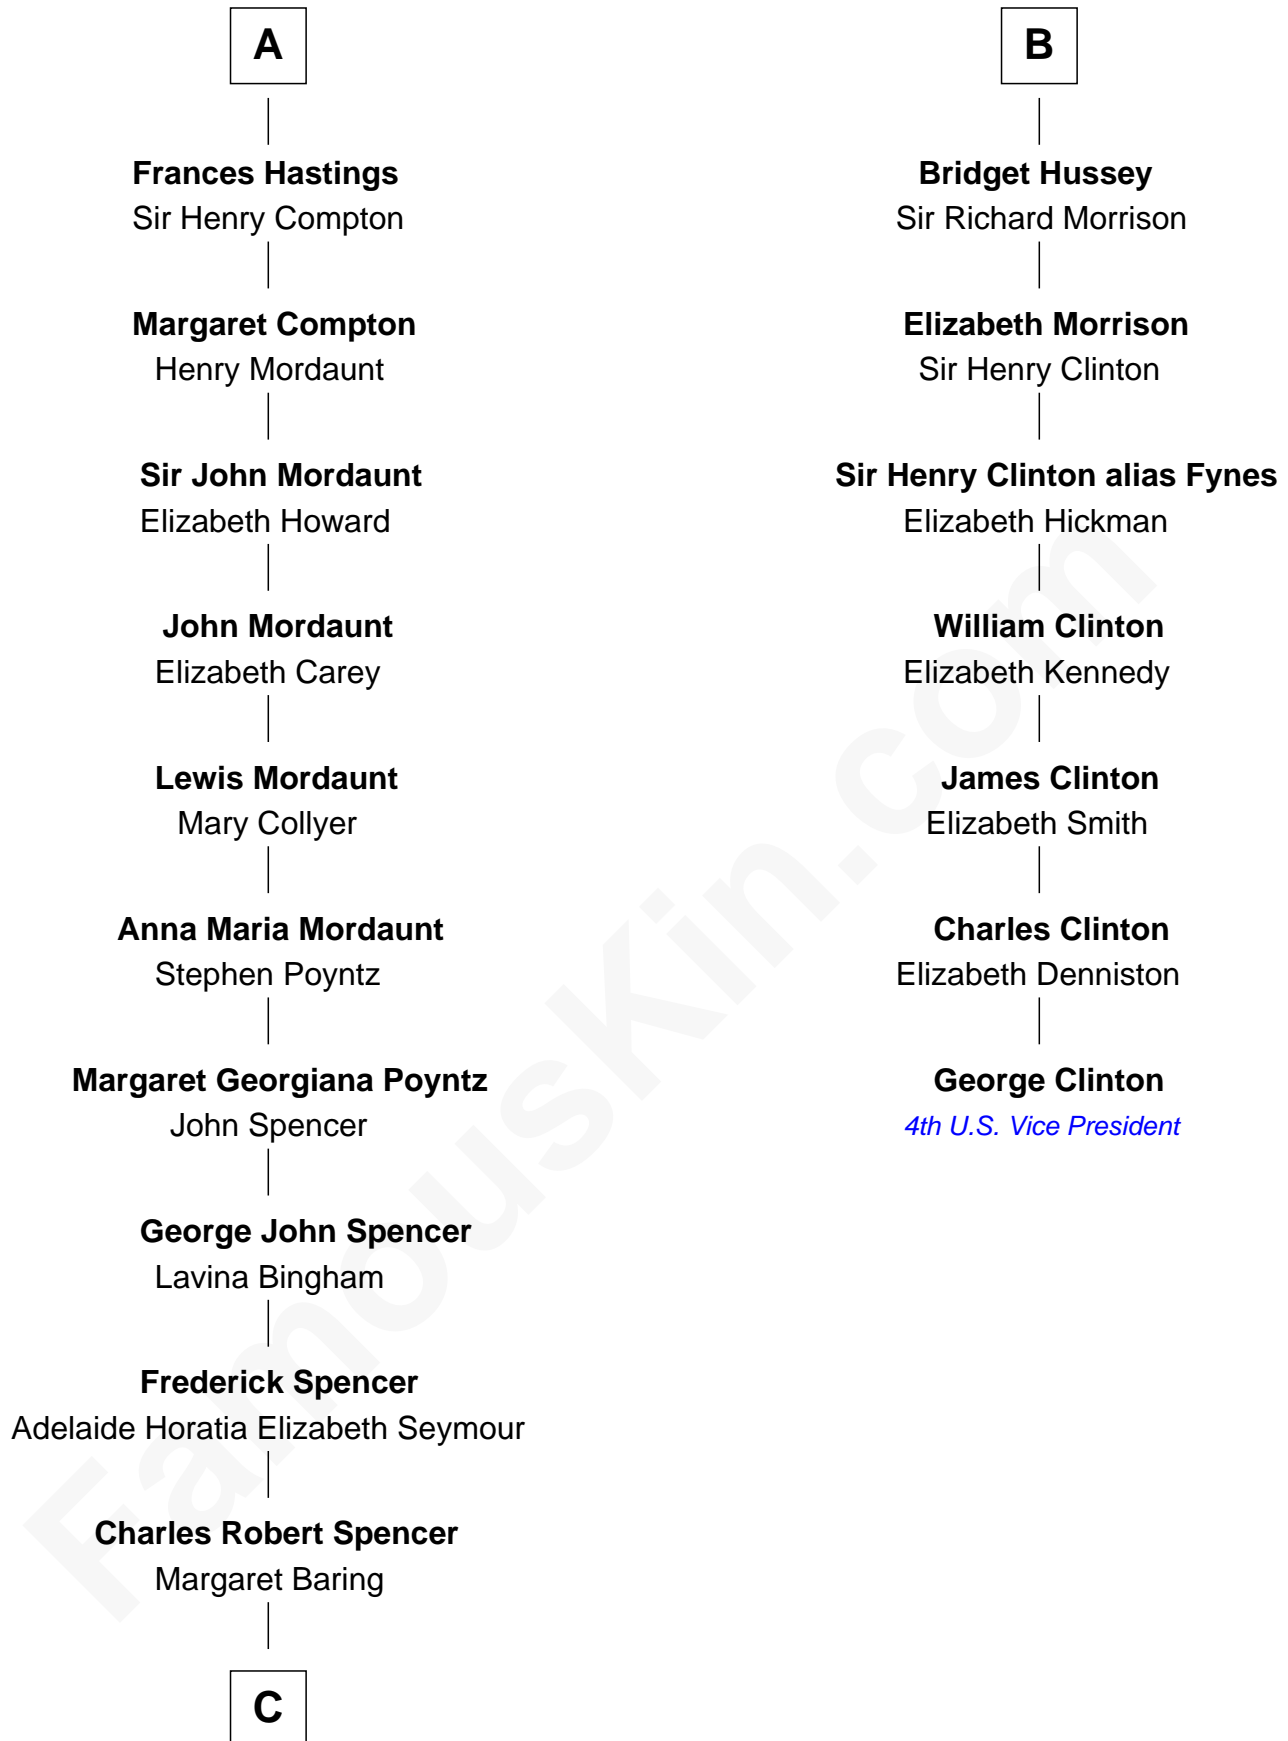

FamousKin.com Relationship Chart of

Prince William

Prince of Wales

13th cousin 7 times removed of

George Clinton

4th U.S. Vice President

Edward II, King of England

Isabella of France

Philippa of Hainault

John of Gaunt

Blanche of Lancaster

Elizabeth of Lancaster

John de Holand

Constance de Holand

Sir John Grey

Sir Edmund Grey

Katherine Percy

George Grey

Catherine Herbert

Anne Grey

Sir John Hussey

B

C

Albert Edward John Spencer