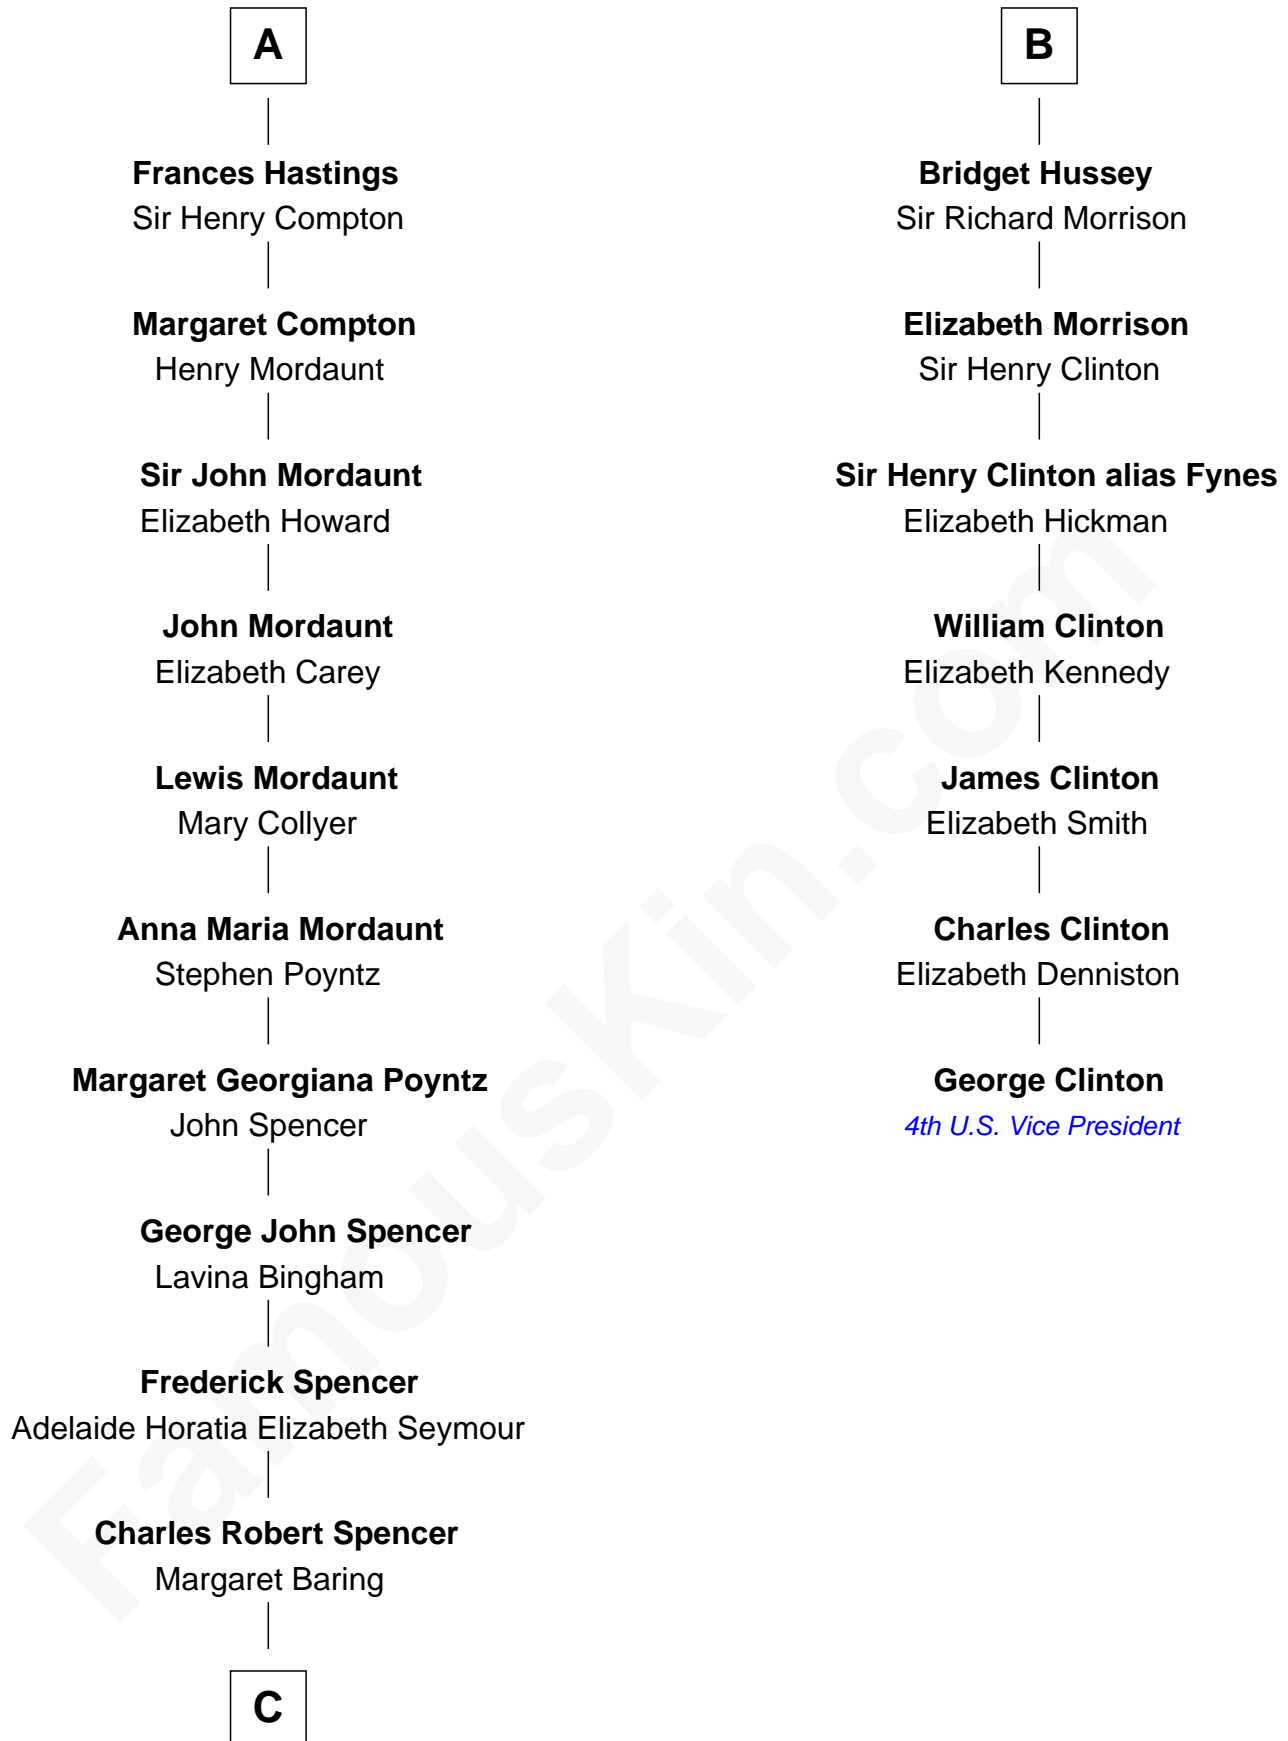

**FamousKin.com**  
**Relationship Chart of**  
**Prince William**  
*Prince of Wales*

13th cousin 7 times removed of  
**George Clinton**  
*4th U.S. Vice President*

**Sir Ranulph de Neville**  
 Euphemia de Clavering

**C**

—  
**Albert Edward John Spencer**

Cynthia Elinor Beatrix Hamilton

—  
**Edward John Spencer**

Frances Ruth Burke Roche

—  
**Princess Diana Frances Spencer**

Charles III, King of the United Kingdom

—  
**Prince William**