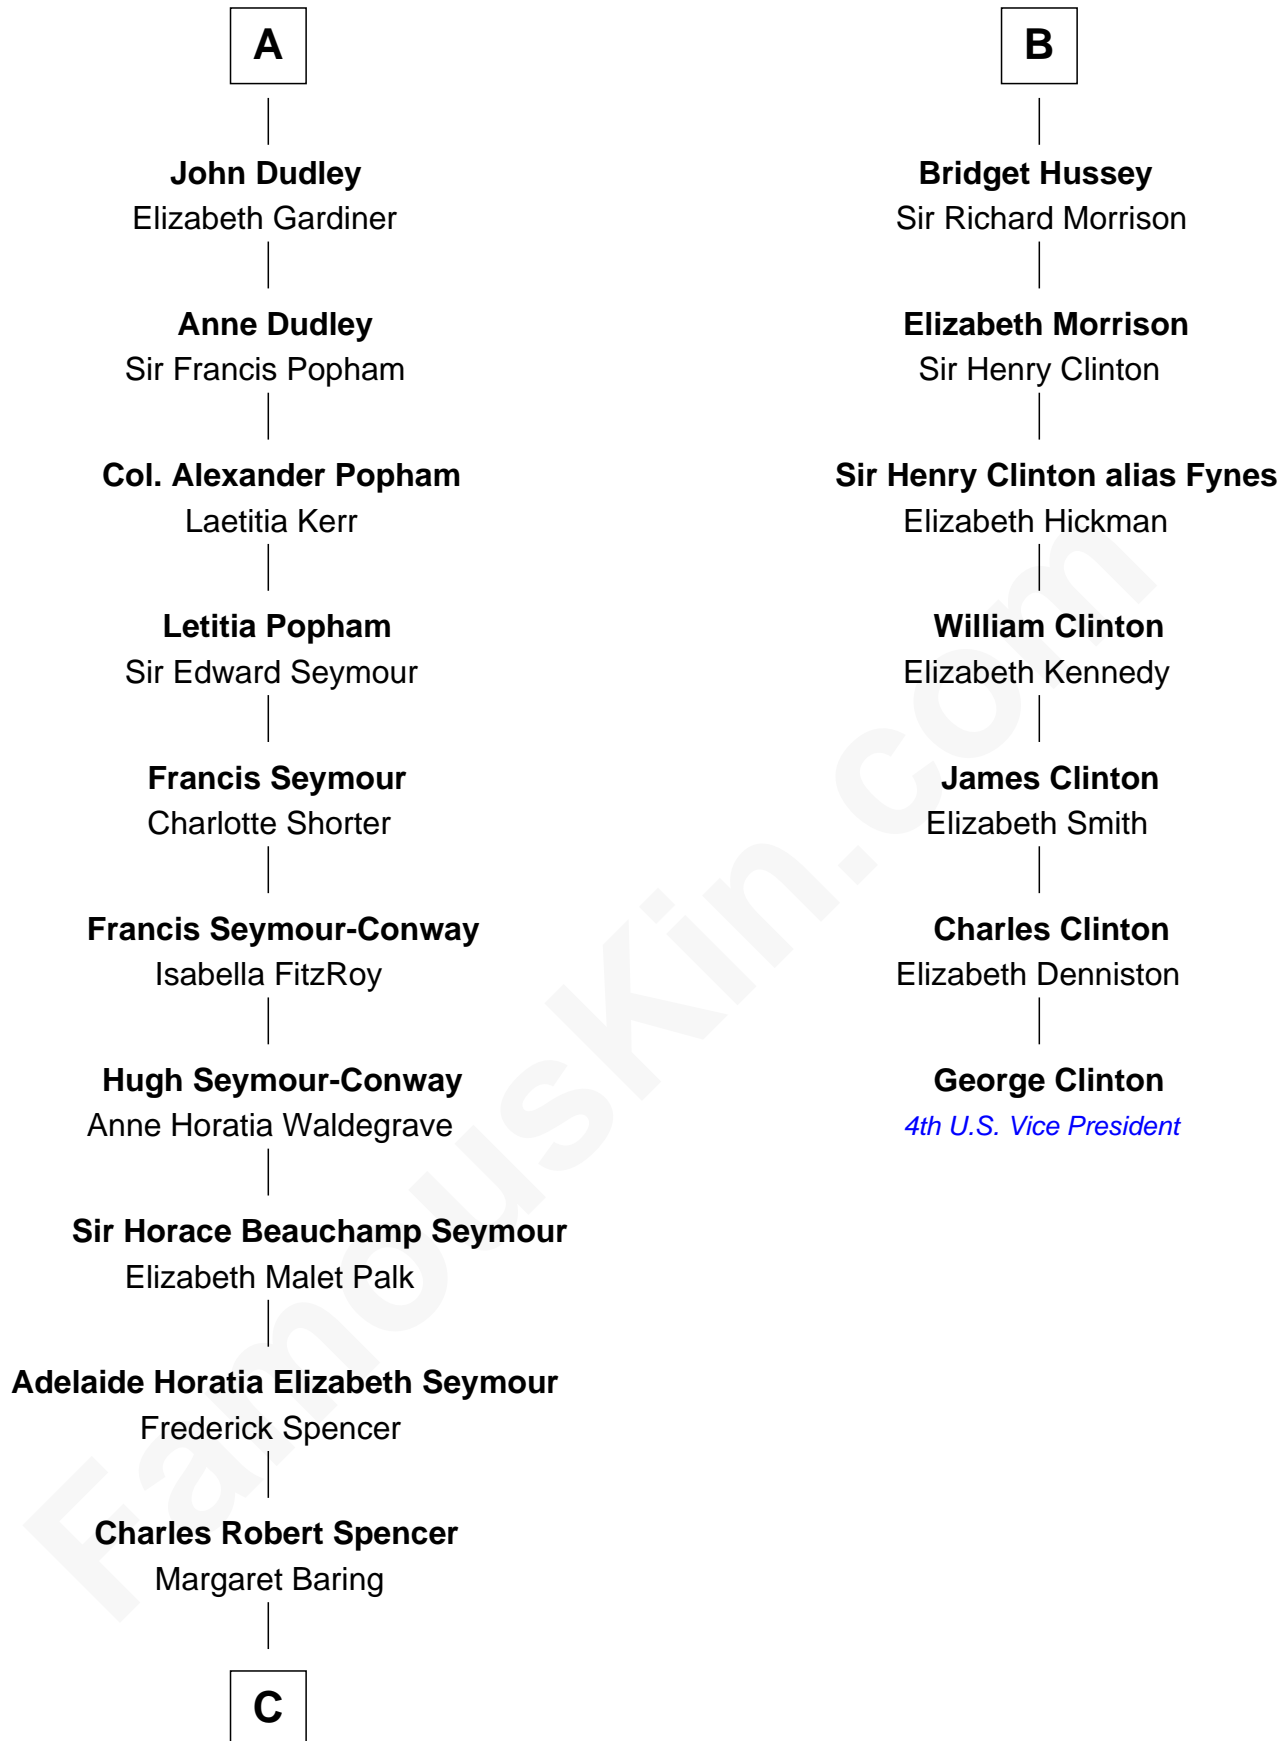

# FamousKin.com Relationship Chart of

**Prince William**

*Prince of Wales*

13th cousin 7 times removed of

**George Clinton**

*4th U.S. Vice President*

**Henry Plantagenet**

Maud de Chaworth

Isabella de Beaumont

**Blanche of Lancaster**

John of Gaunt

**Elizabeth of Lancaster**

John de Holand

**Constance de Holand**

Sir John Grey

**Sir Edmund Grey**

Katherine Percy

**George Grey**

Catherine Herbert

**Anne Grey**

Sir John Hussey

**B**

**C**

—  
**Albert Edward John Spencer**

Cynthia Elinor Beatrix Hamilton

—  
**Edward John Spencer**

Frances Ruth Burke Roche

—  
**Princess Diana Frances Spencer**

Charles III, King of the United Kingdom

—  
**Prince William**

*Prince of Wales*