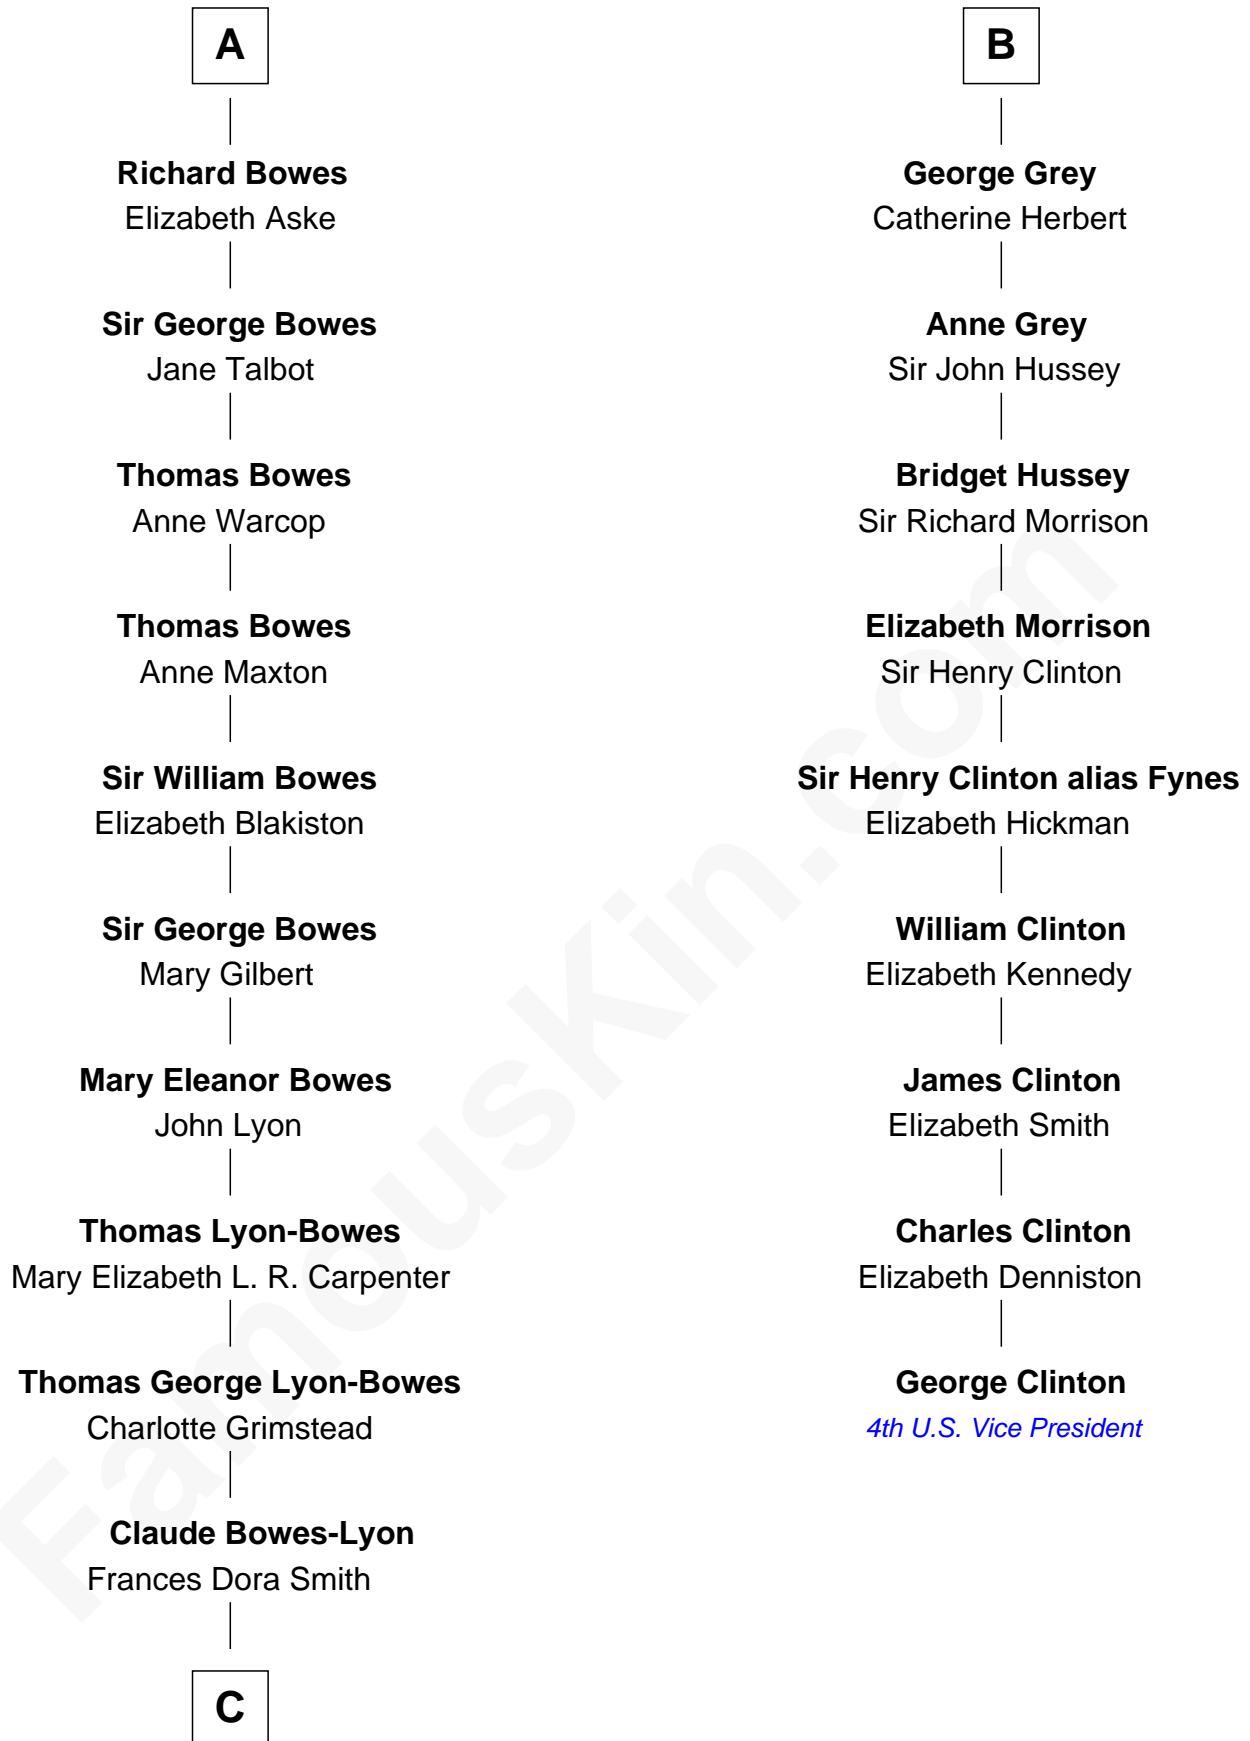

**FamousKin.com**  
**Relationship Chart of**  
**Prince William**  
*Prince of Wales*

15th cousin 6 times removed of  
**George Clinton**  
*4th U.S. Vice President*

**C**

**Claude George Bowes-Lyon**  
Cecilia Nina Cavendish-Bentinck

**Elizabeth Bowes-Lyon**  
George VI, King of the United Kingdom

**Elizabeth II, Queen of the United Kingdom**  
Prince Philip of Edinburgh

**Charles III, King of the United Kingdom**  
Princess Diana Frances Spencer

**Prince William**  
*Prince of Wales*