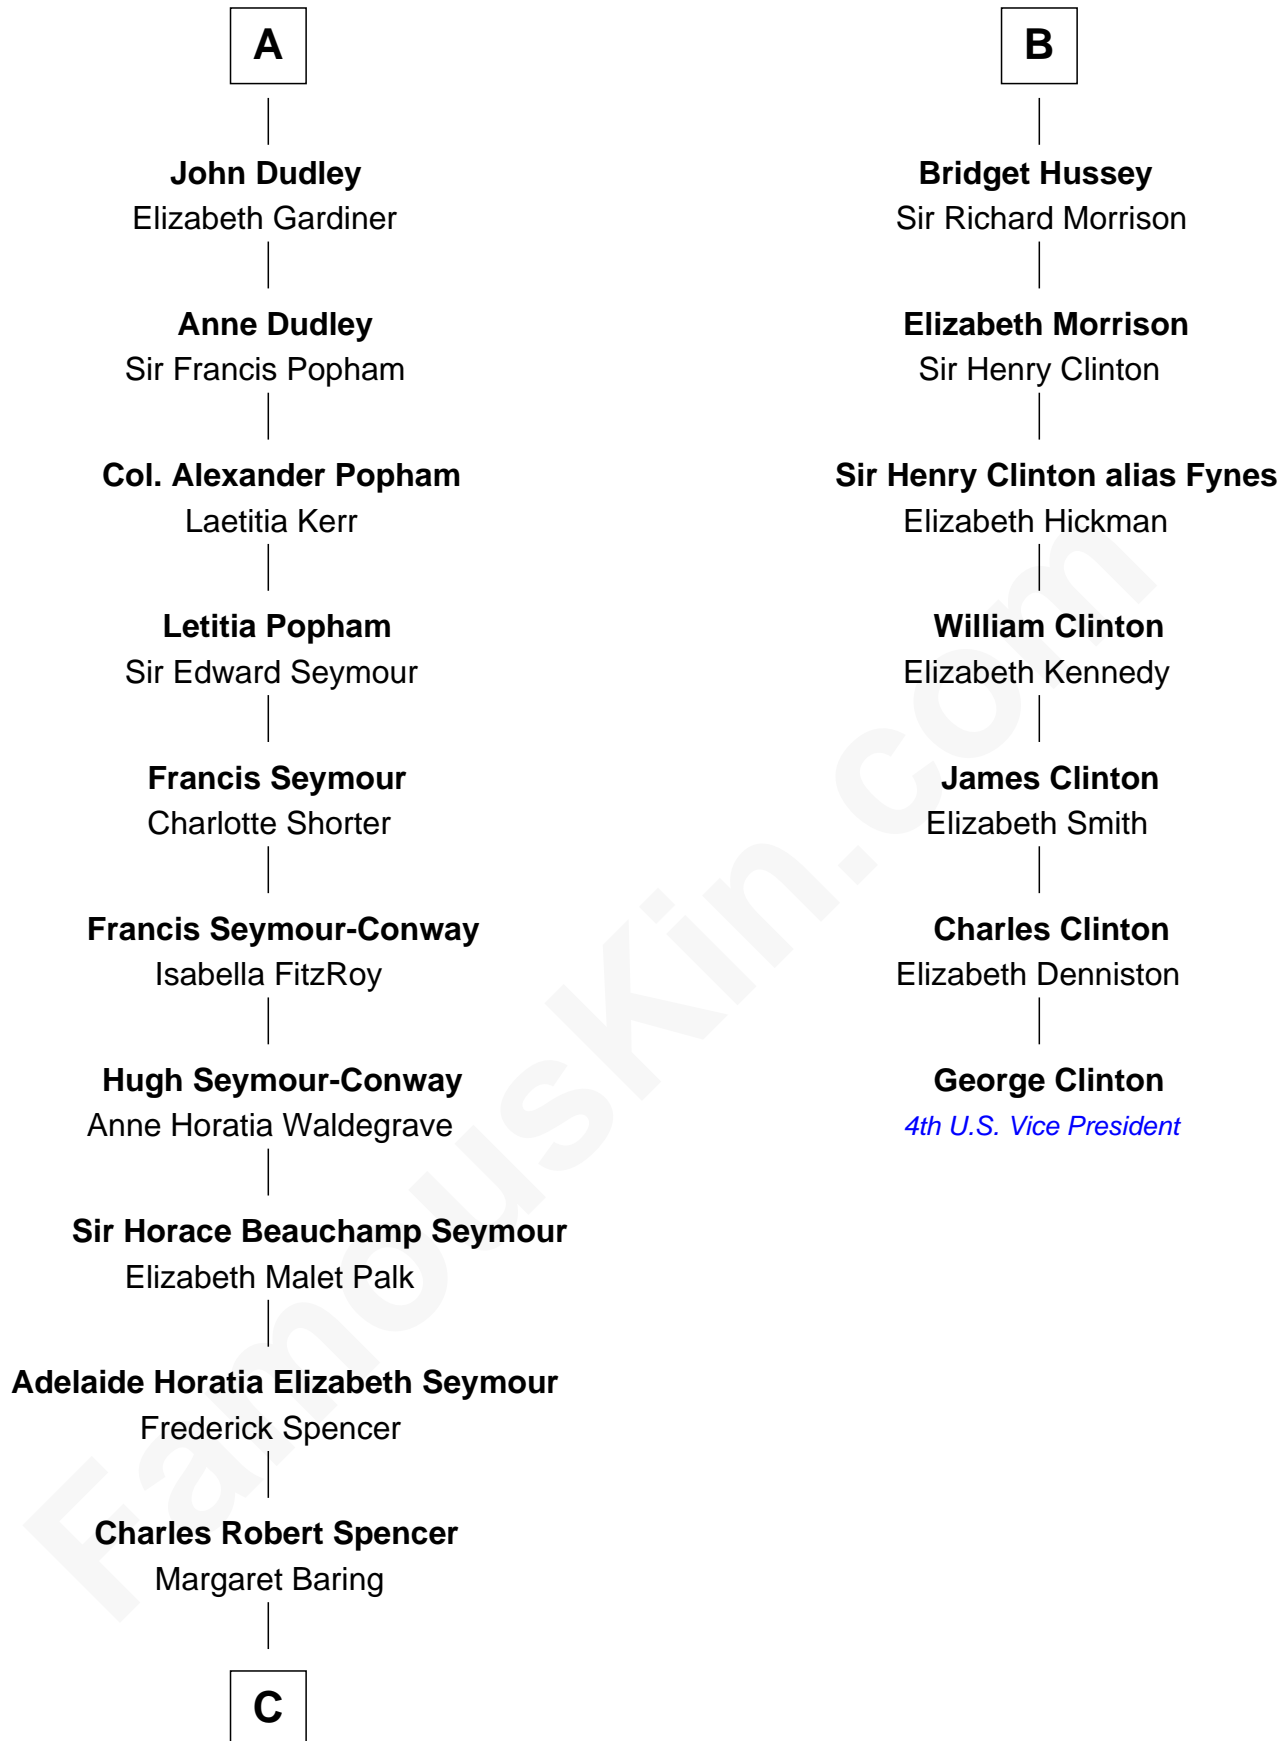

# FamousKin.com Relationship Chart of

**Prince William**

*Prince of Wales*

13th cousin 7 times removed of

**George Clinton**

*4th U.S. Vice President*

**Hugh de Audley**

Margaret de Clare

**C**

—  
**Albert Edward John Spencer**

Cynthia Elinor Beatrix Hamilton

—  
**Edward John Spencer**

Frances Ruth Burke Roche

—  
**Princess Diana Frances Spencer**

Charles III, King of the United Kingdom

—  
**Prince William**

*Prince of Wales*

FamousKin.com