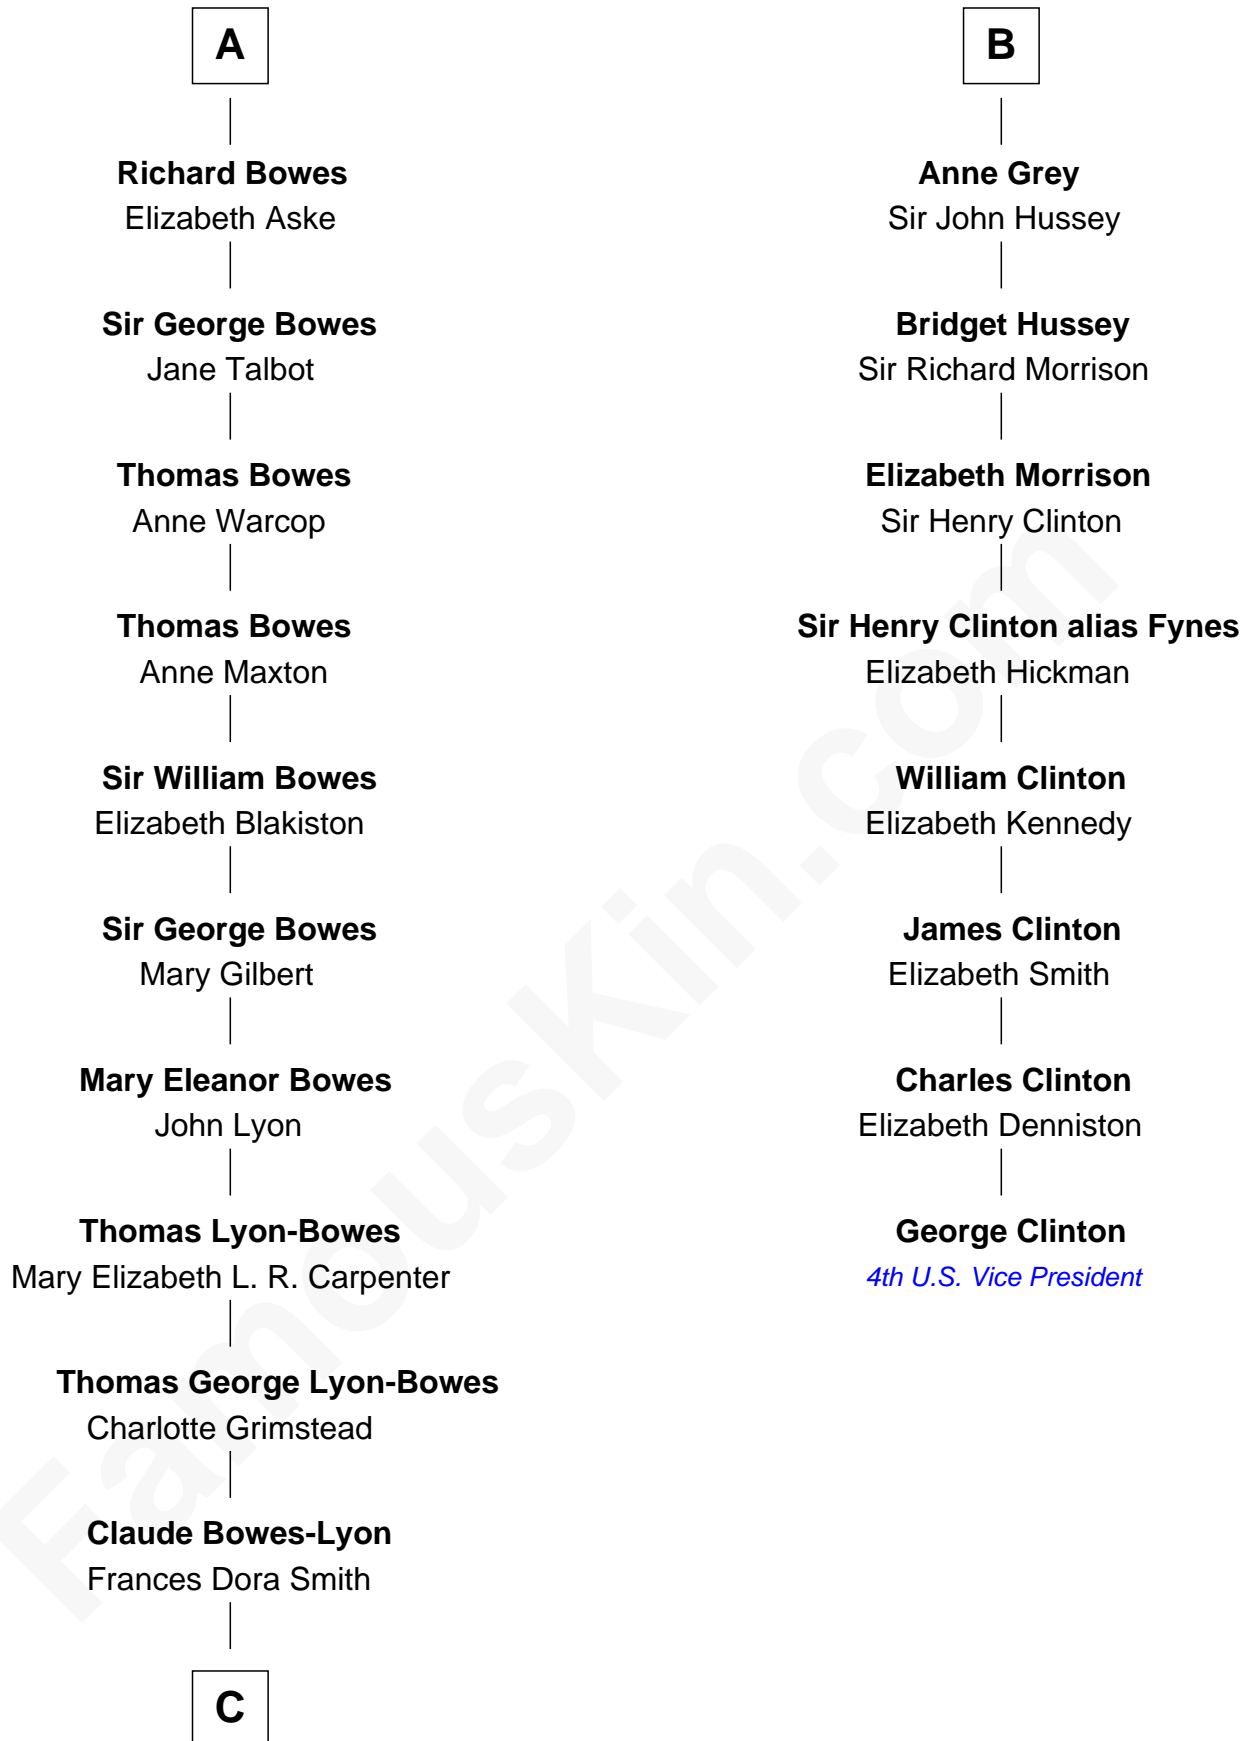

**FamousKin.com**  
**Relationship Chart of**  
**Prince William**  
*Prince of Wales*

14th cousin 7 times removed of

**George Clinton**  
*4th U.S. Vice President*

**Sir Edmund Mortimer**  
 Margaret de Fiennes

**C**

**Claude George Bowes-Lyon**  
Cecilia Nina Cavendish-Bentinck

**Elizabeth Bowes-Lyon**  
George VI, King of the United Kingdom

**Elizabeth II, Queen of the United Kingdom**  
Prince Philip of Edinburgh

**Charles III, King of the United Kingdom**  
Princess Diana Frances Spencer

**Prince William**  
*Prince of Wales*