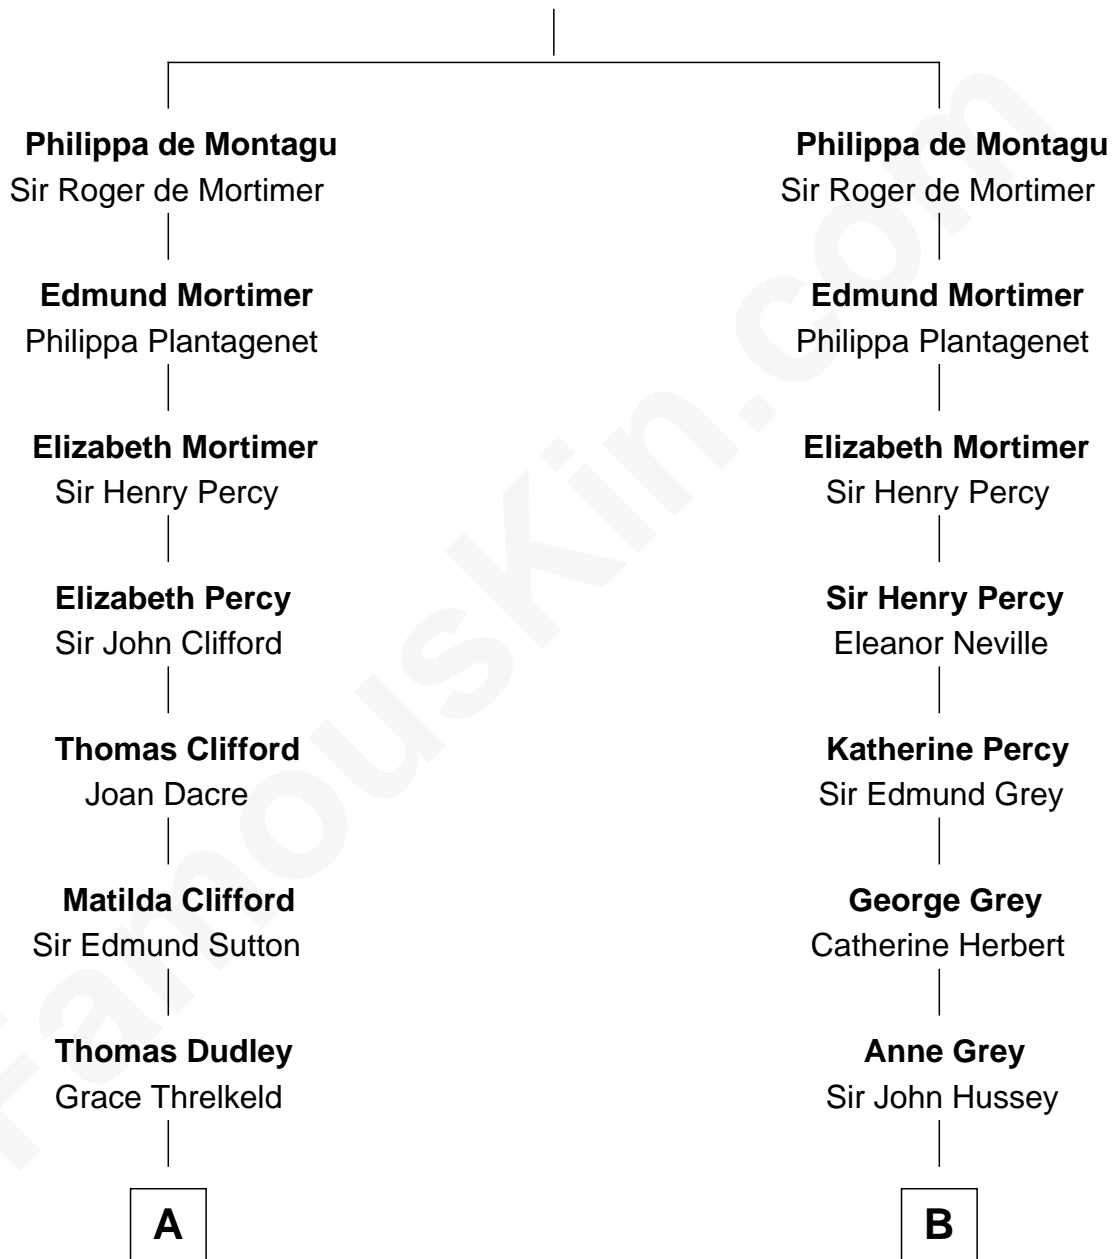

FamousKin.com

Relationship Chart of

Prince William

Prince of Wales

13th cousin 7 times removed of

George Clinton
4th U.S. Vice President

William de Montagu
Katherine de Grandison

C

—
Albert Edward John Spencer

Cynthia Elinor Beatrix Hamilton

—
Edward John Spencer

Frances Ruth Burke Roche

—
Princess Diana Frances Spencer

Charles III, King of the United Kingdom

—
Prince William

Prince of Wales