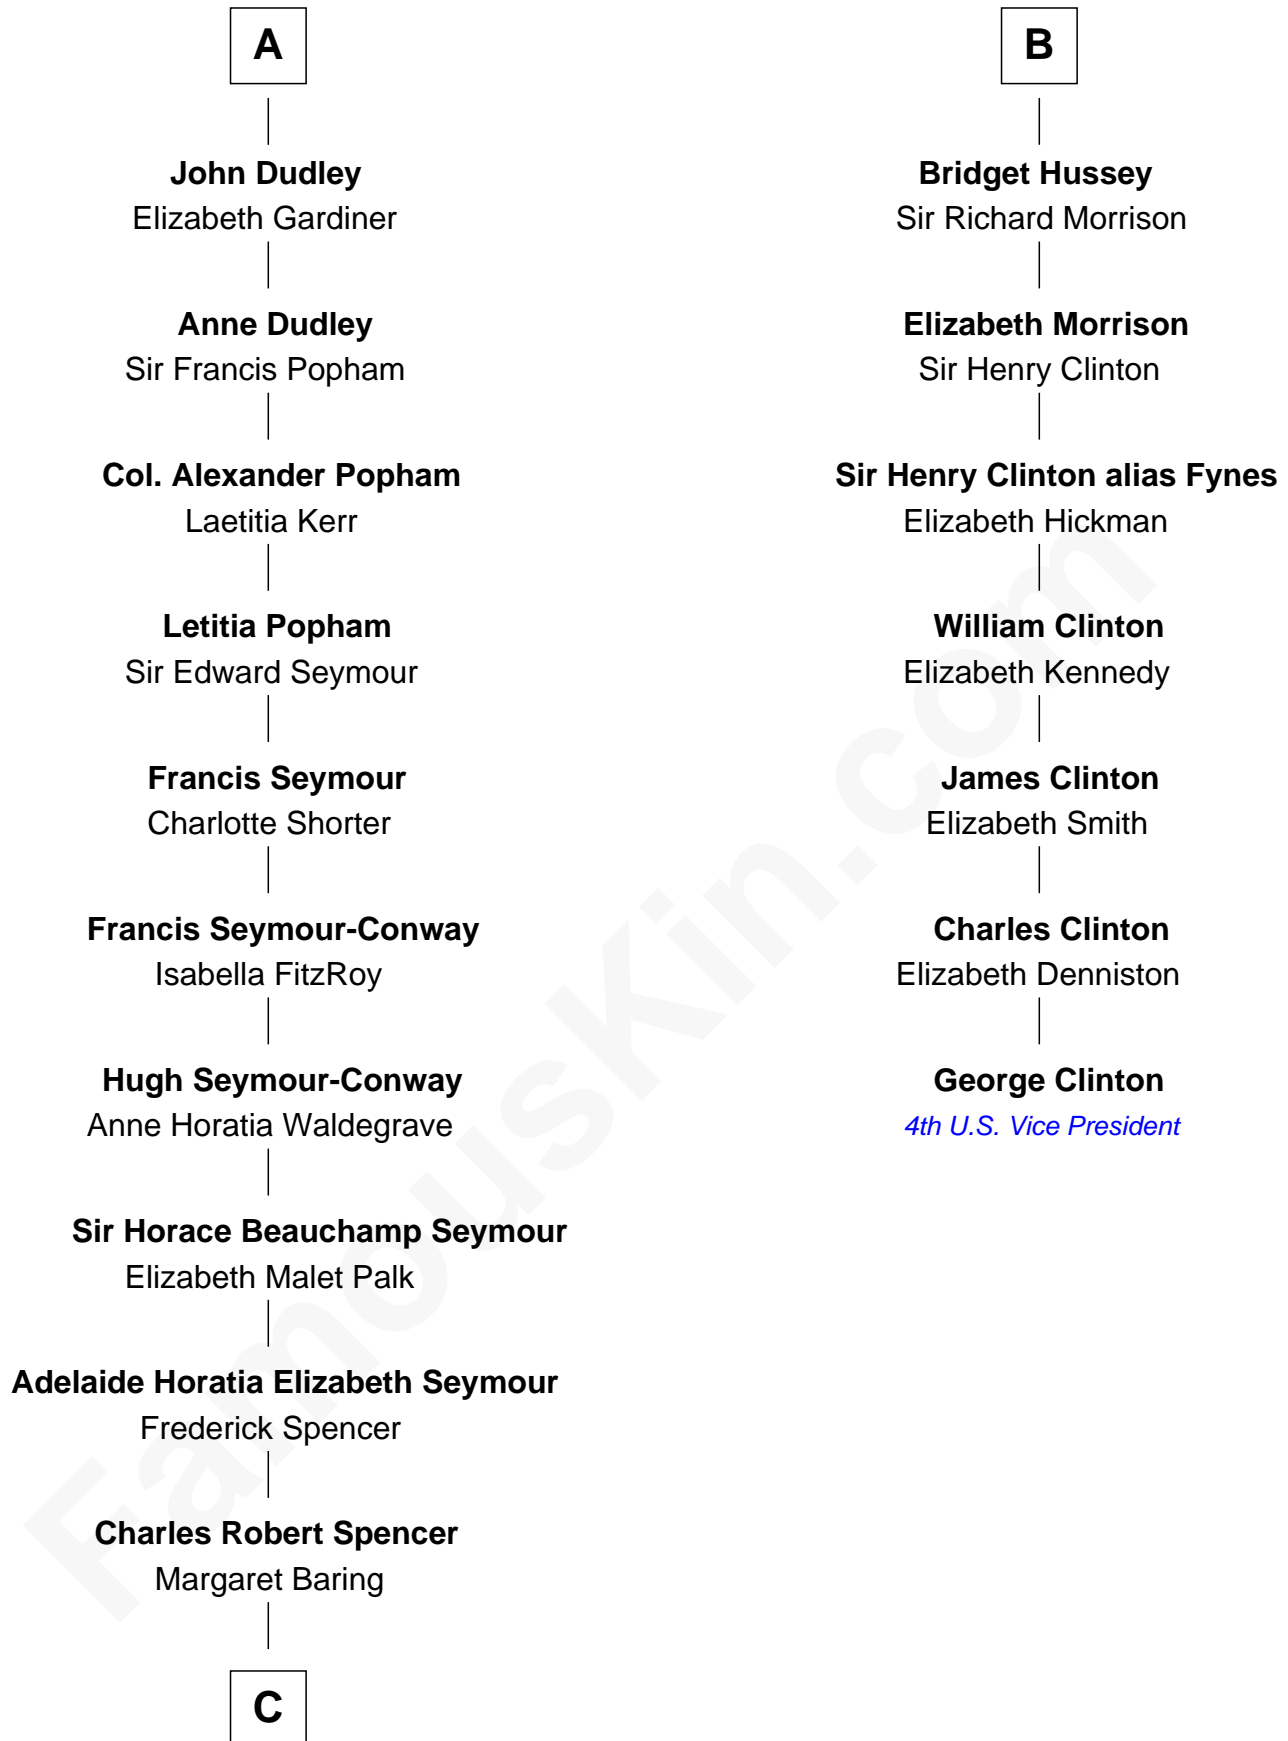

FamousKin.com

Relationship Chart of

Prince William

Prince of Wales

13th cousin 7 times removed of

George Clinton
4th U.S. Vice President

William de Montagu
Katherine de Grandison

C

—
Albert Edward John Spencer

Cynthia Elinor Beatrix Hamilton

—
Edward John Spencer

Frances Ruth Burke Roche

—
Princess Diana Frances Spencer

Charles III, King of the United Kingdom

—
Prince William

Prince of Wales