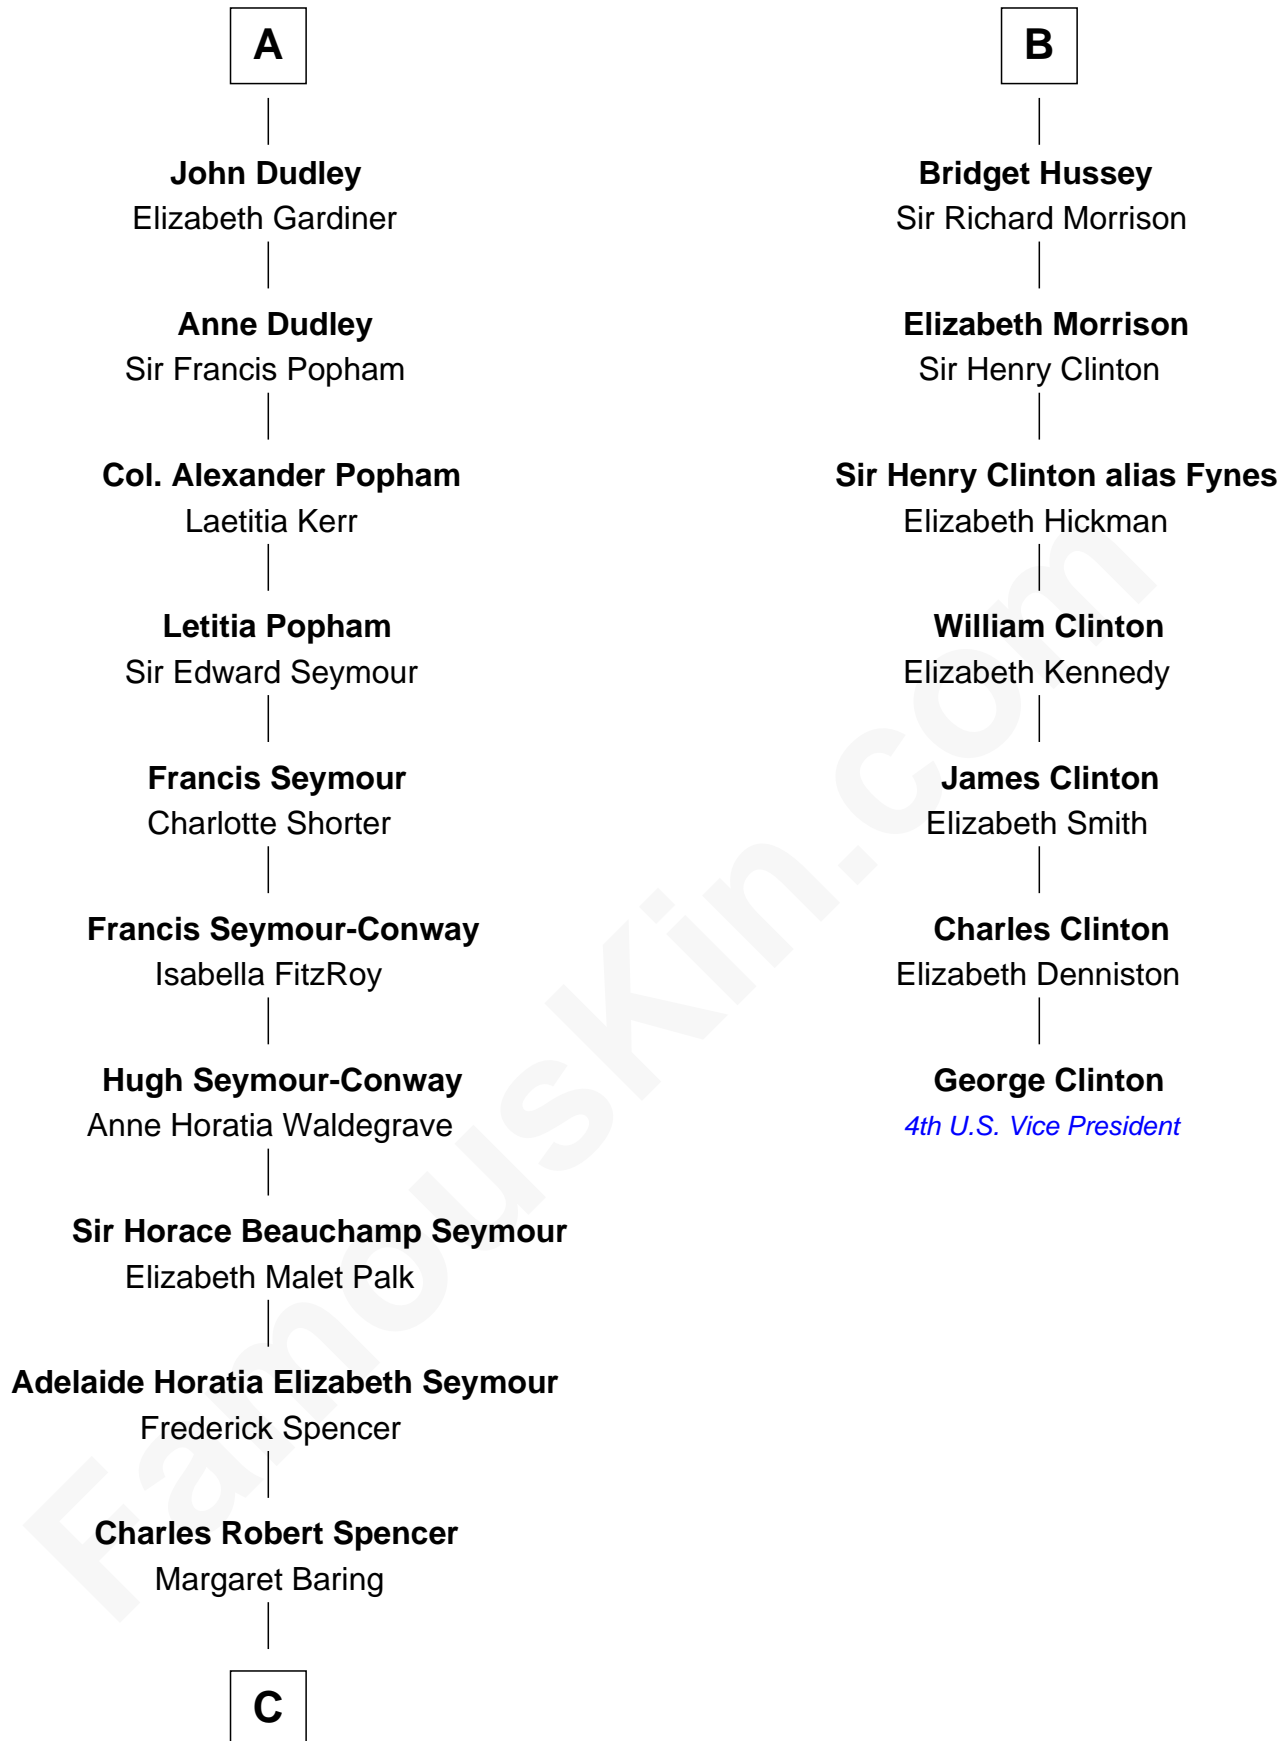

FamousKin.com

Relationship Chart of

Prince William

Prince of Wales

13th cousin 7 times removed of

George Clinton
4th U.S. Vice President

Sir Edmund Mortimer
Elizabeth de Badlesmere

C

—
Albert Edward John Spencer

Cynthia Elinor Beatrix Hamilton

—
Edward John Spencer

Frances Ruth Burke Roche

—
Princess Diana Frances Spencer

Charles III, King of the United Kingdom

—
Prince William

Prince of Wales