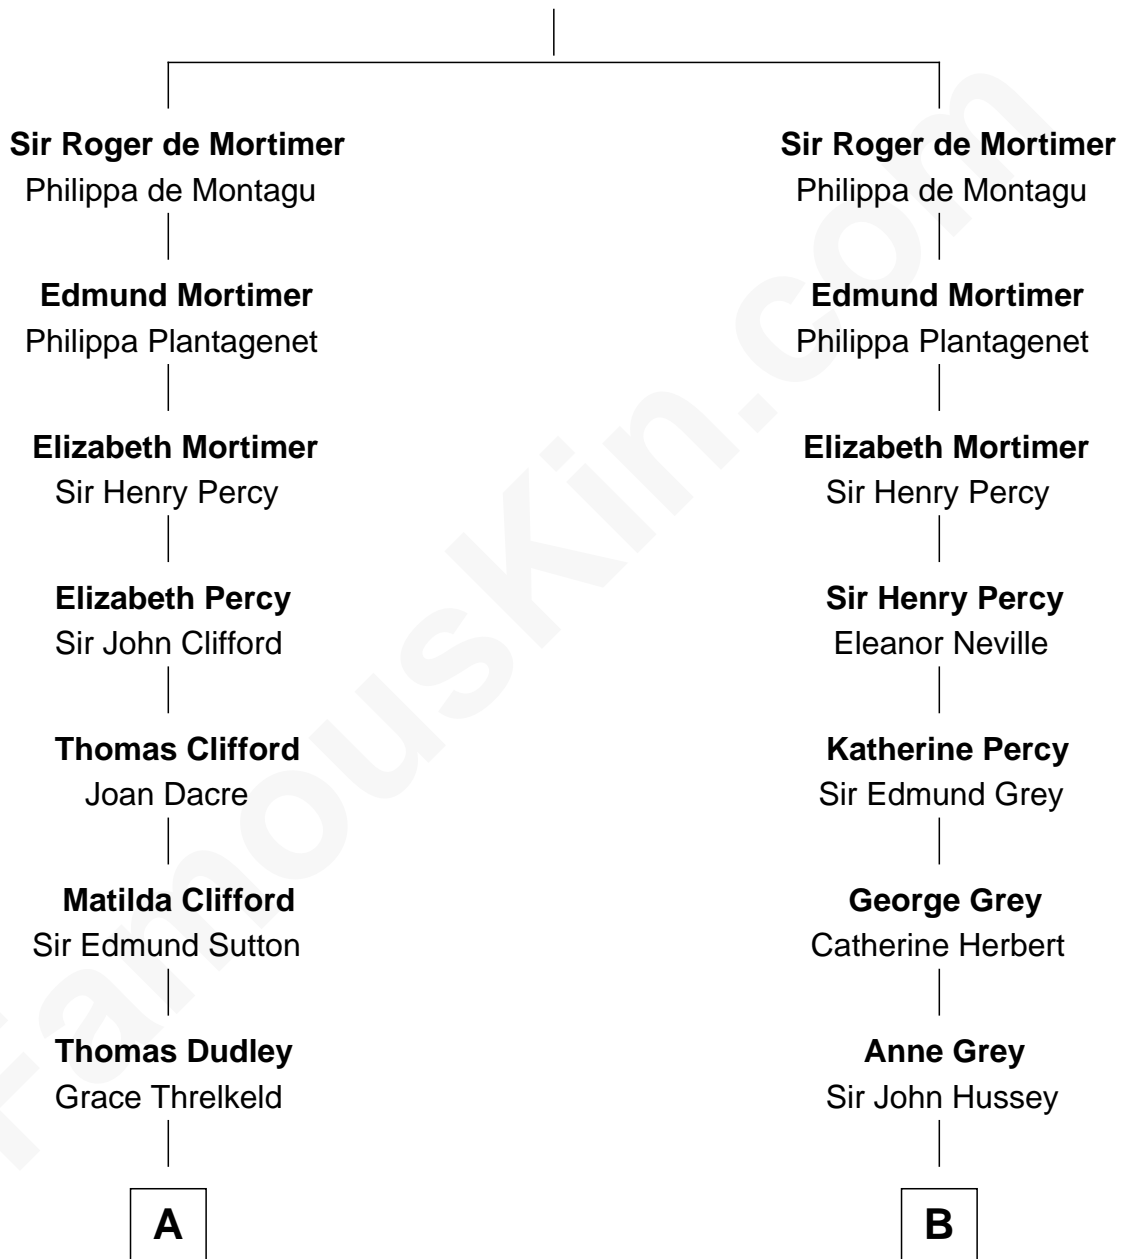

FamousKin.com

Relationship Chart of

Prince William

Prince of Wales

13th cousin 7 times removed of

George Clinton
4th U.S. Vice President

Sir Edmund Mortimer
Elizabeth de Badlesmere

C

—
Albert Edward John Spencer

Cynthia Elinor Beatrix Hamilton

—
Edward John Spencer

Frances Ruth Burke Roche

—
Princess Diana Frances Spencer

Charles III, King of the United Kingdom

—
Prince William

Prince of Wales