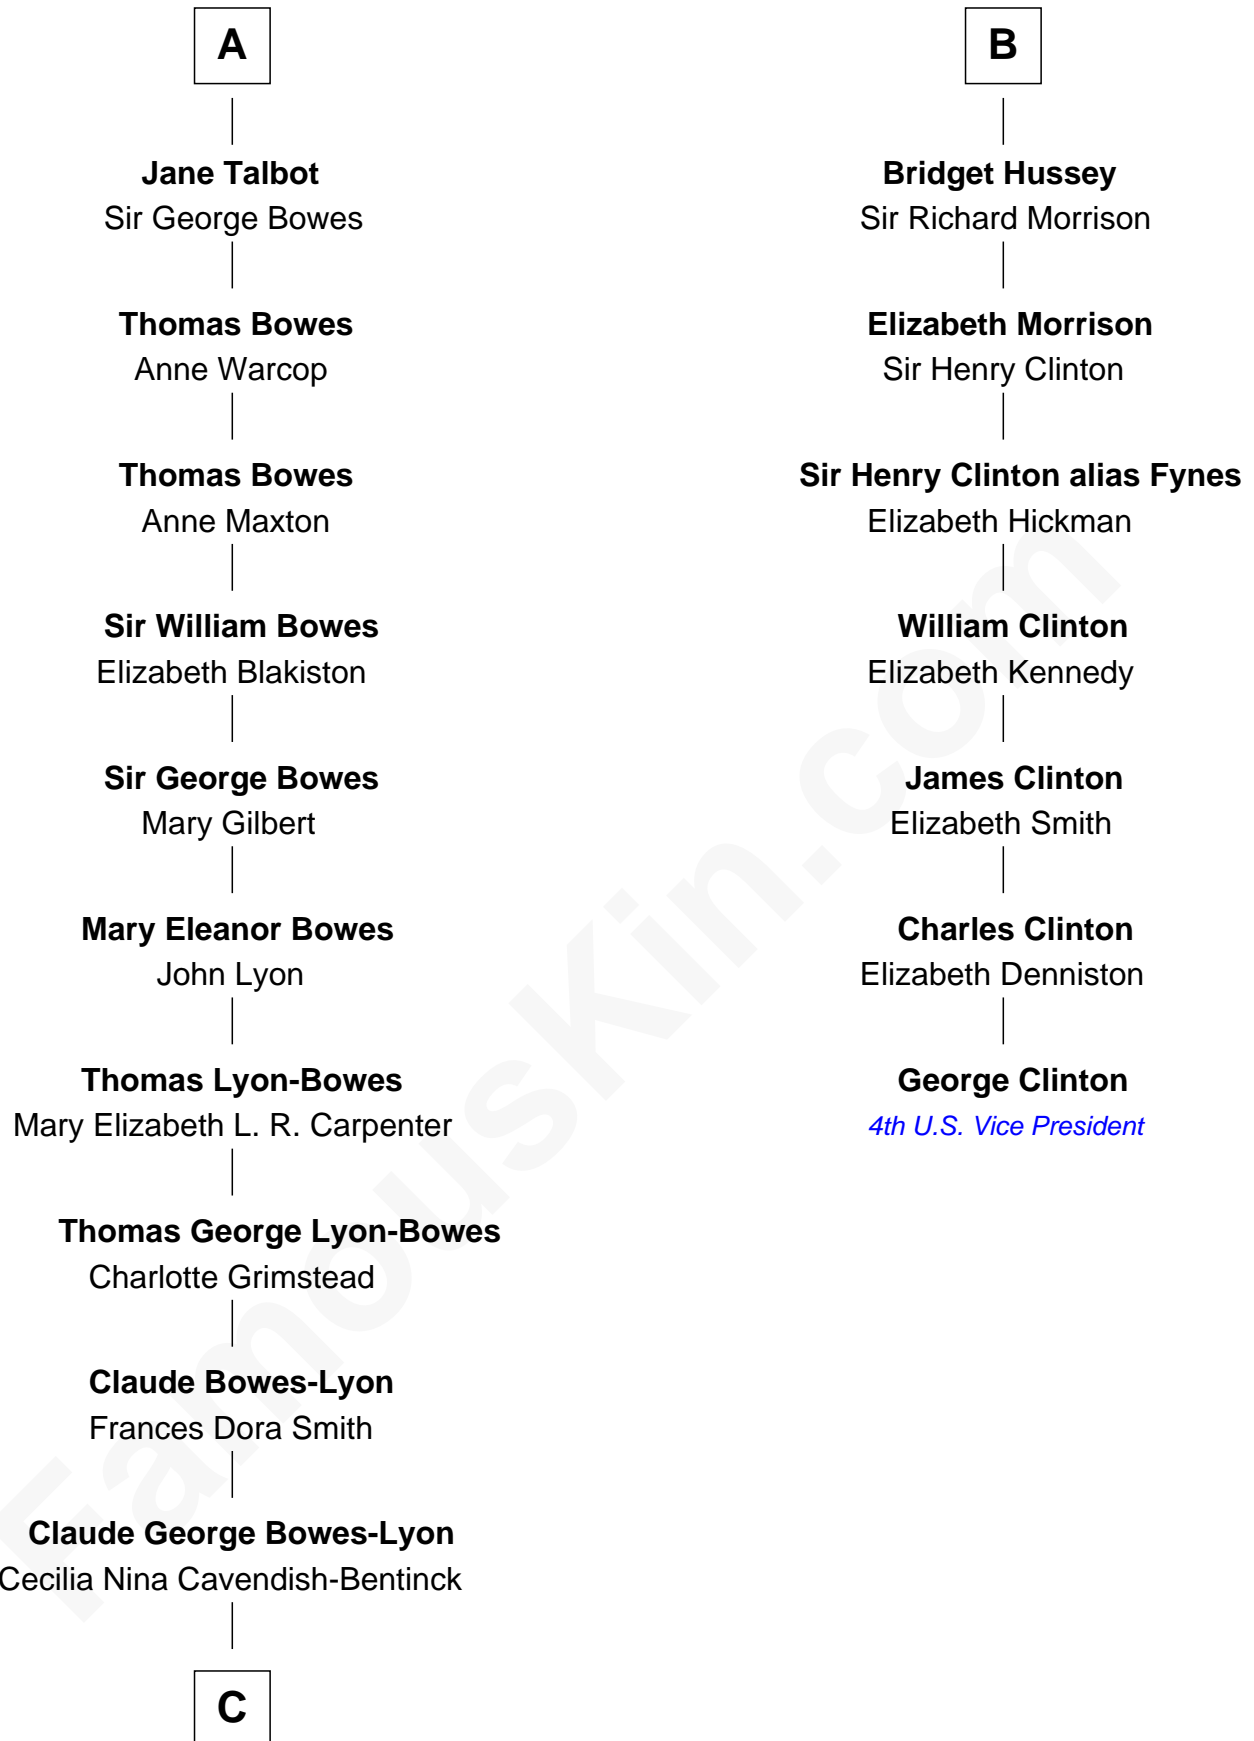

FamousKin.com
Relationship Chart of
Prince William
Prince of Wales

13th cousin 7 times removed of
George Clinton
4th U.S. Vice President

C

Elizabeth Bowes-Lyon

George VI, King of the United Kingdom

Elizabeth II, Queen of the United Kingdom

Prince Philip of Edinburgh

Charles III, King of the United Kingdom

Princess Diana Frances Spencer

Prince William

Prince of Wales