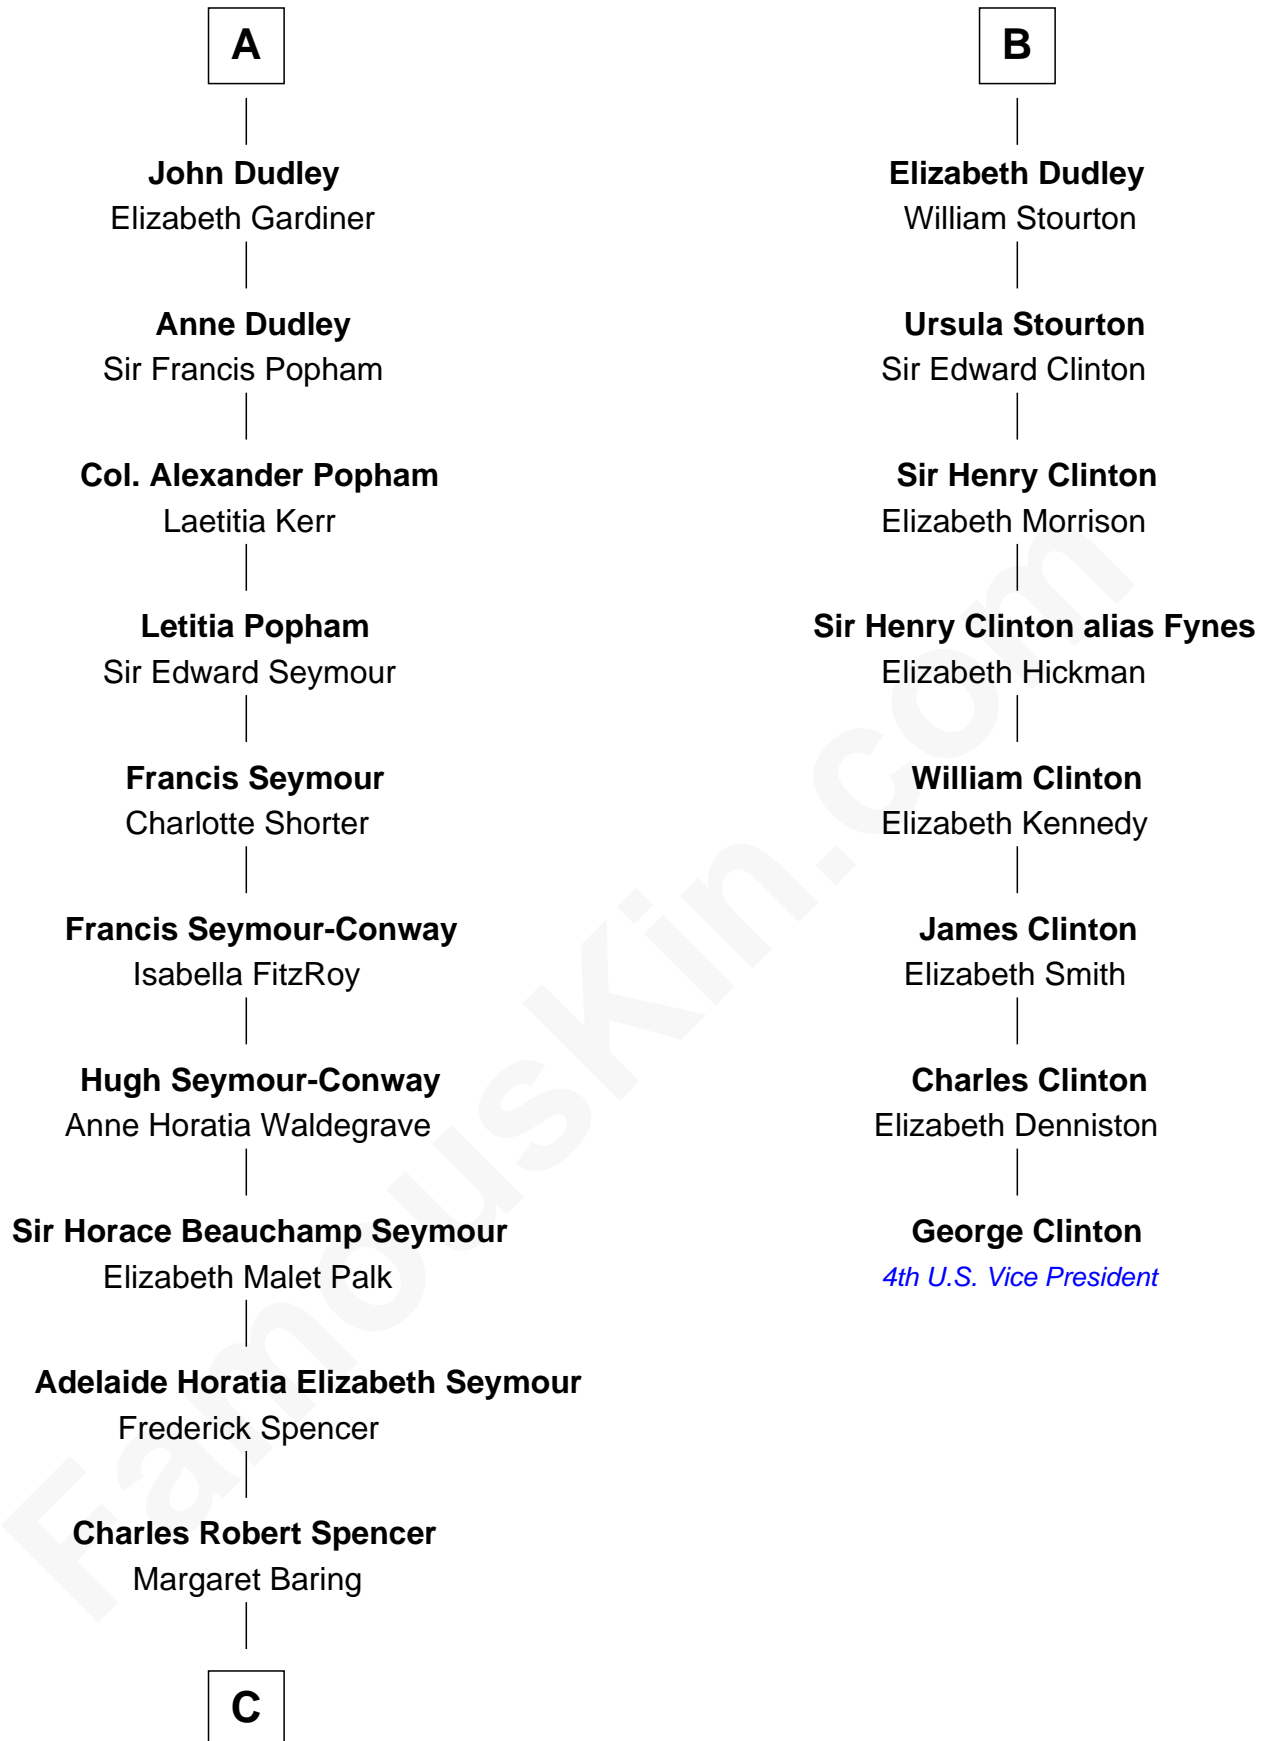

FamousKin.com Relationship Chart of

Prince William

Prince of Wales

14th cousin 6 times removed of

George Clinton

4th U.S. Vice President

Sir Philip le Despencer

Margaret de Goushill

Elizabeth Berkeley

Sir John Sutton Dudley

Elizabeth Bramshot

Edmund Dudley

Elizabeth Grey

B

C

Albert Edward John Spencer