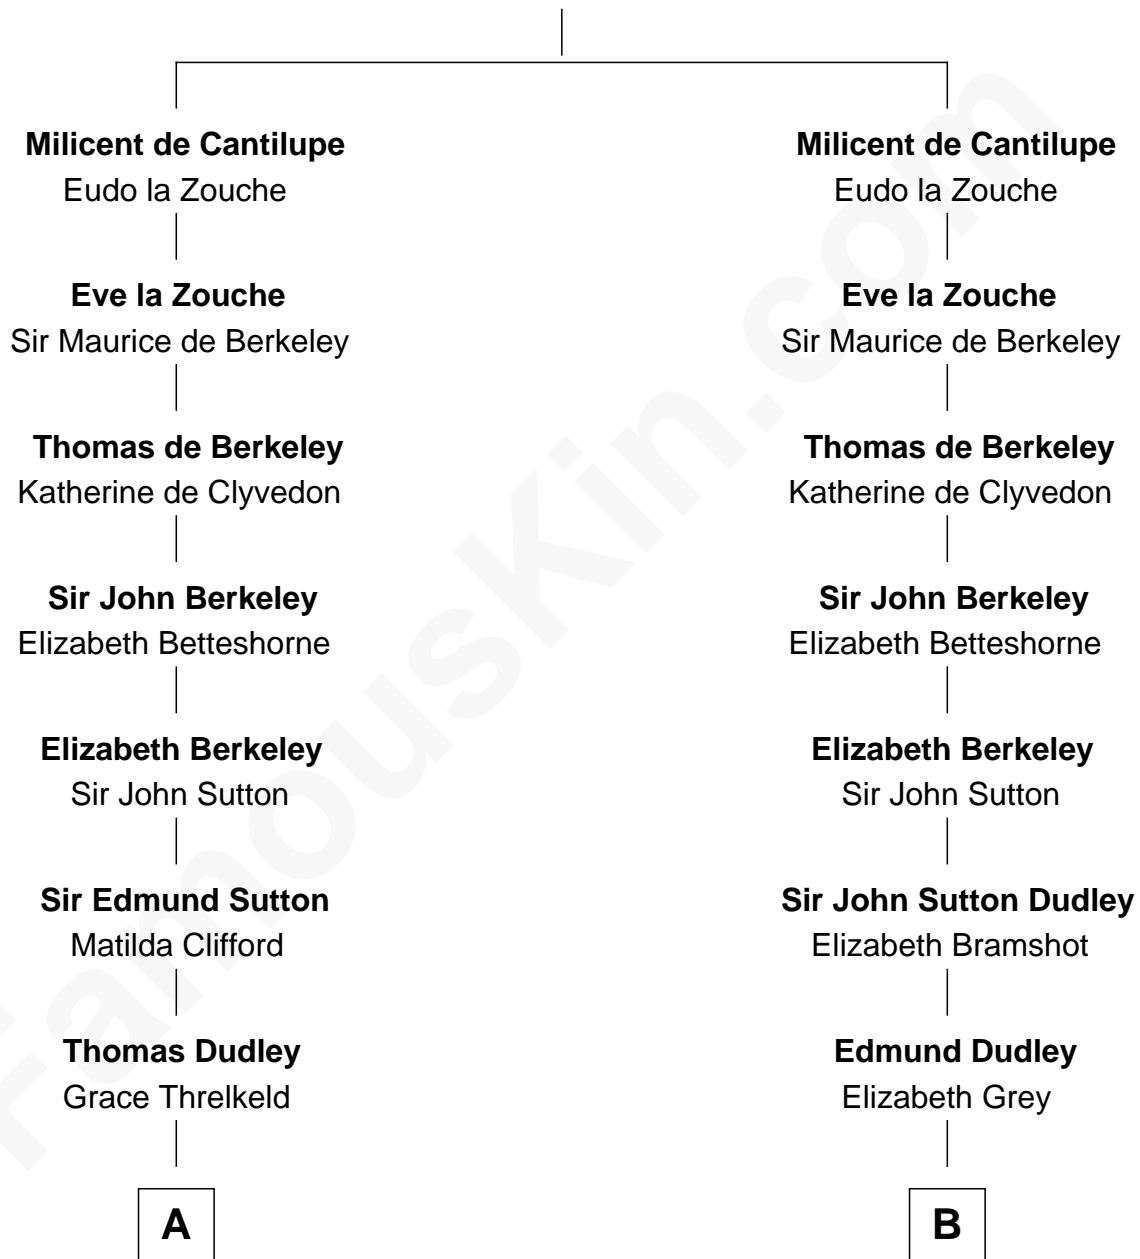

FamousKin.com Relationship Chart of

Prince William

Prince of Wales

14th cousin 6 times removed of

George Clinton

4th U.S. Vice President

Sir William de Cantilupe

Eve de Braiose

C

Albert Edward John Spencer

Cynthia Elinor Beatrix Hamilton

Edward John Spencer

Frances Ruth Burke Roche

Princess Diana Frances Spencer

Charles III, King of the United Kingdom

Prince William