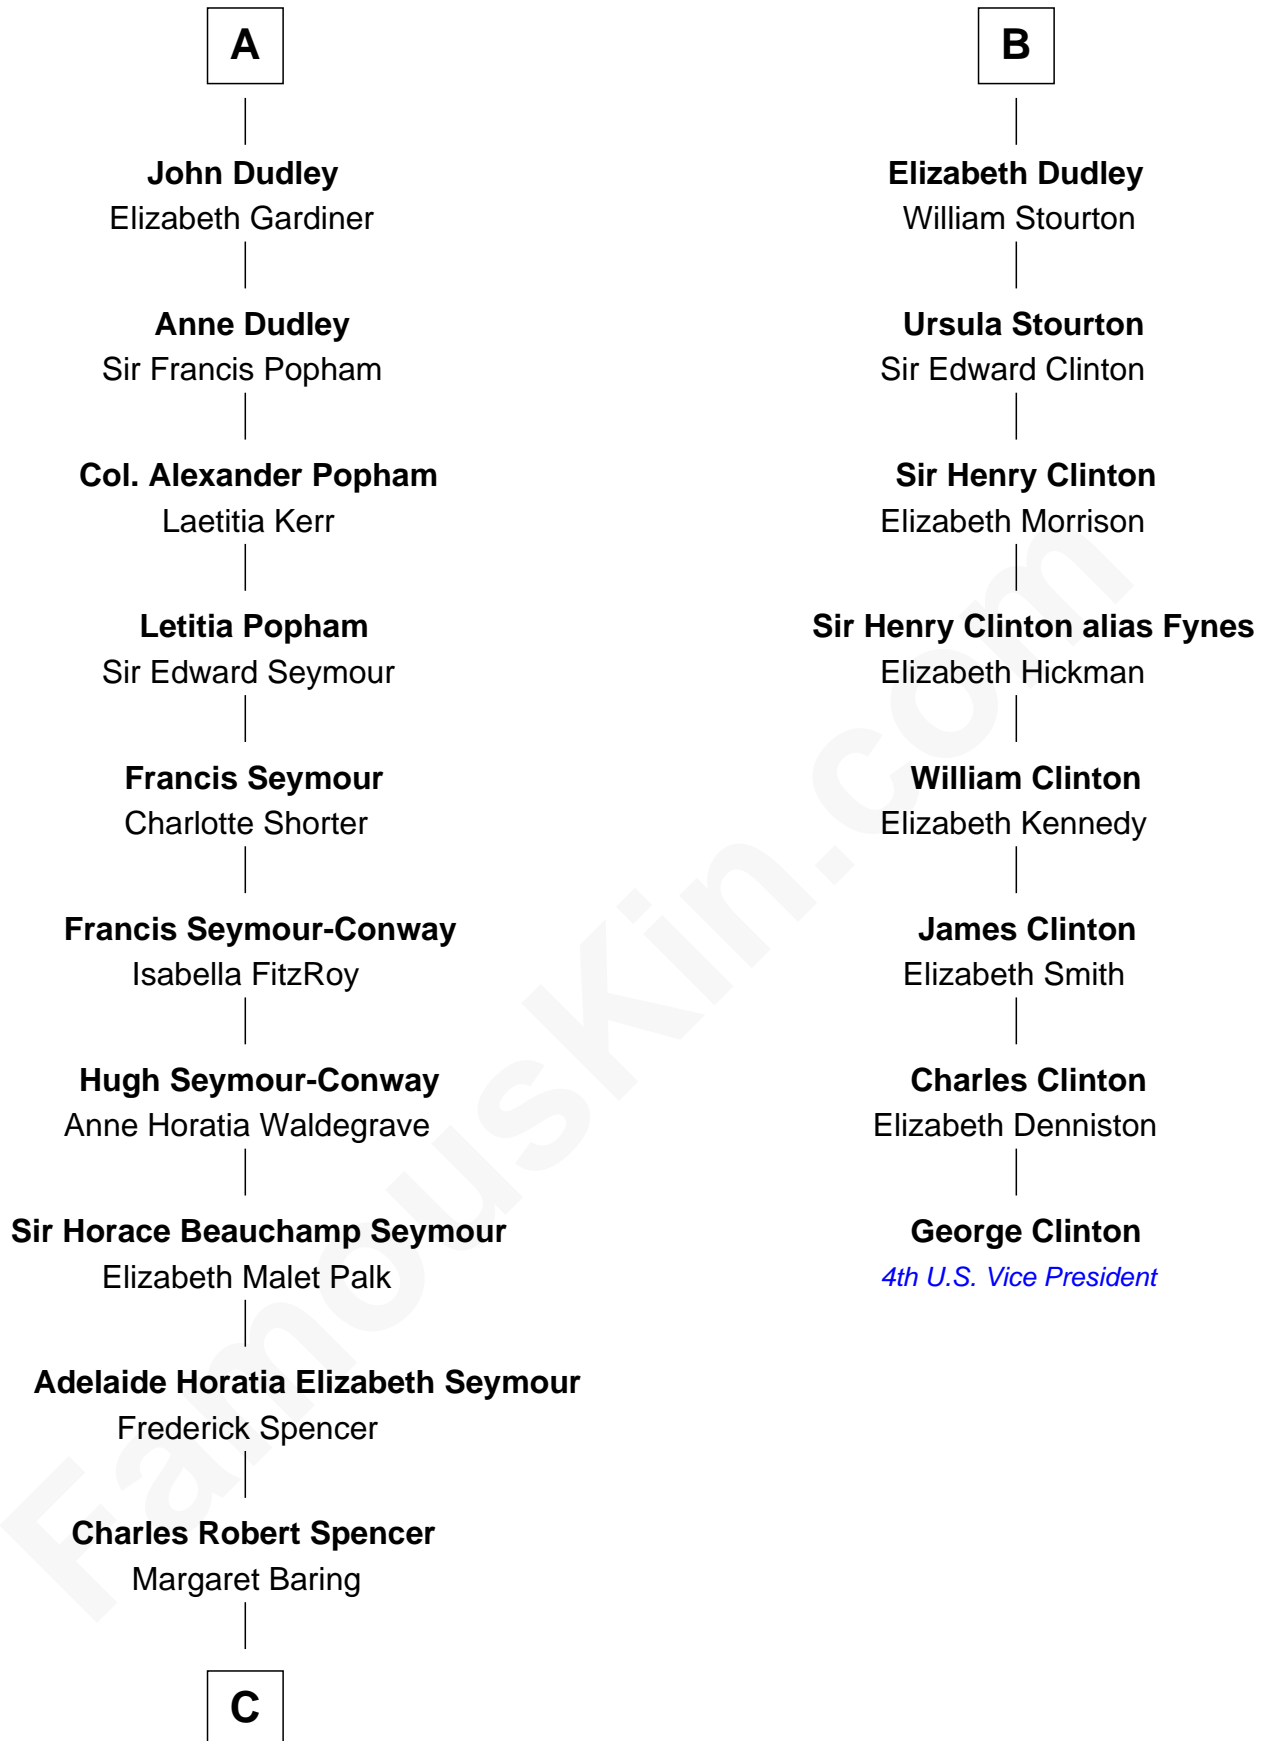

FamousKin.com Relationship Chart of

Prince William

Prince of Wales

14th cousin 6 times removed of

George Clinton

4th U.S. Vice President

Sir William de Cantilupe

Eve de Braiose

C

Albert Edward John Spencer

Cynthia Elinor Beatrix Hamilton

Edward John Spencer

Frances Ruth Burke Roche

Princess Diana Frances Spencer

Charles III, King of the United Kingdom

Prince William