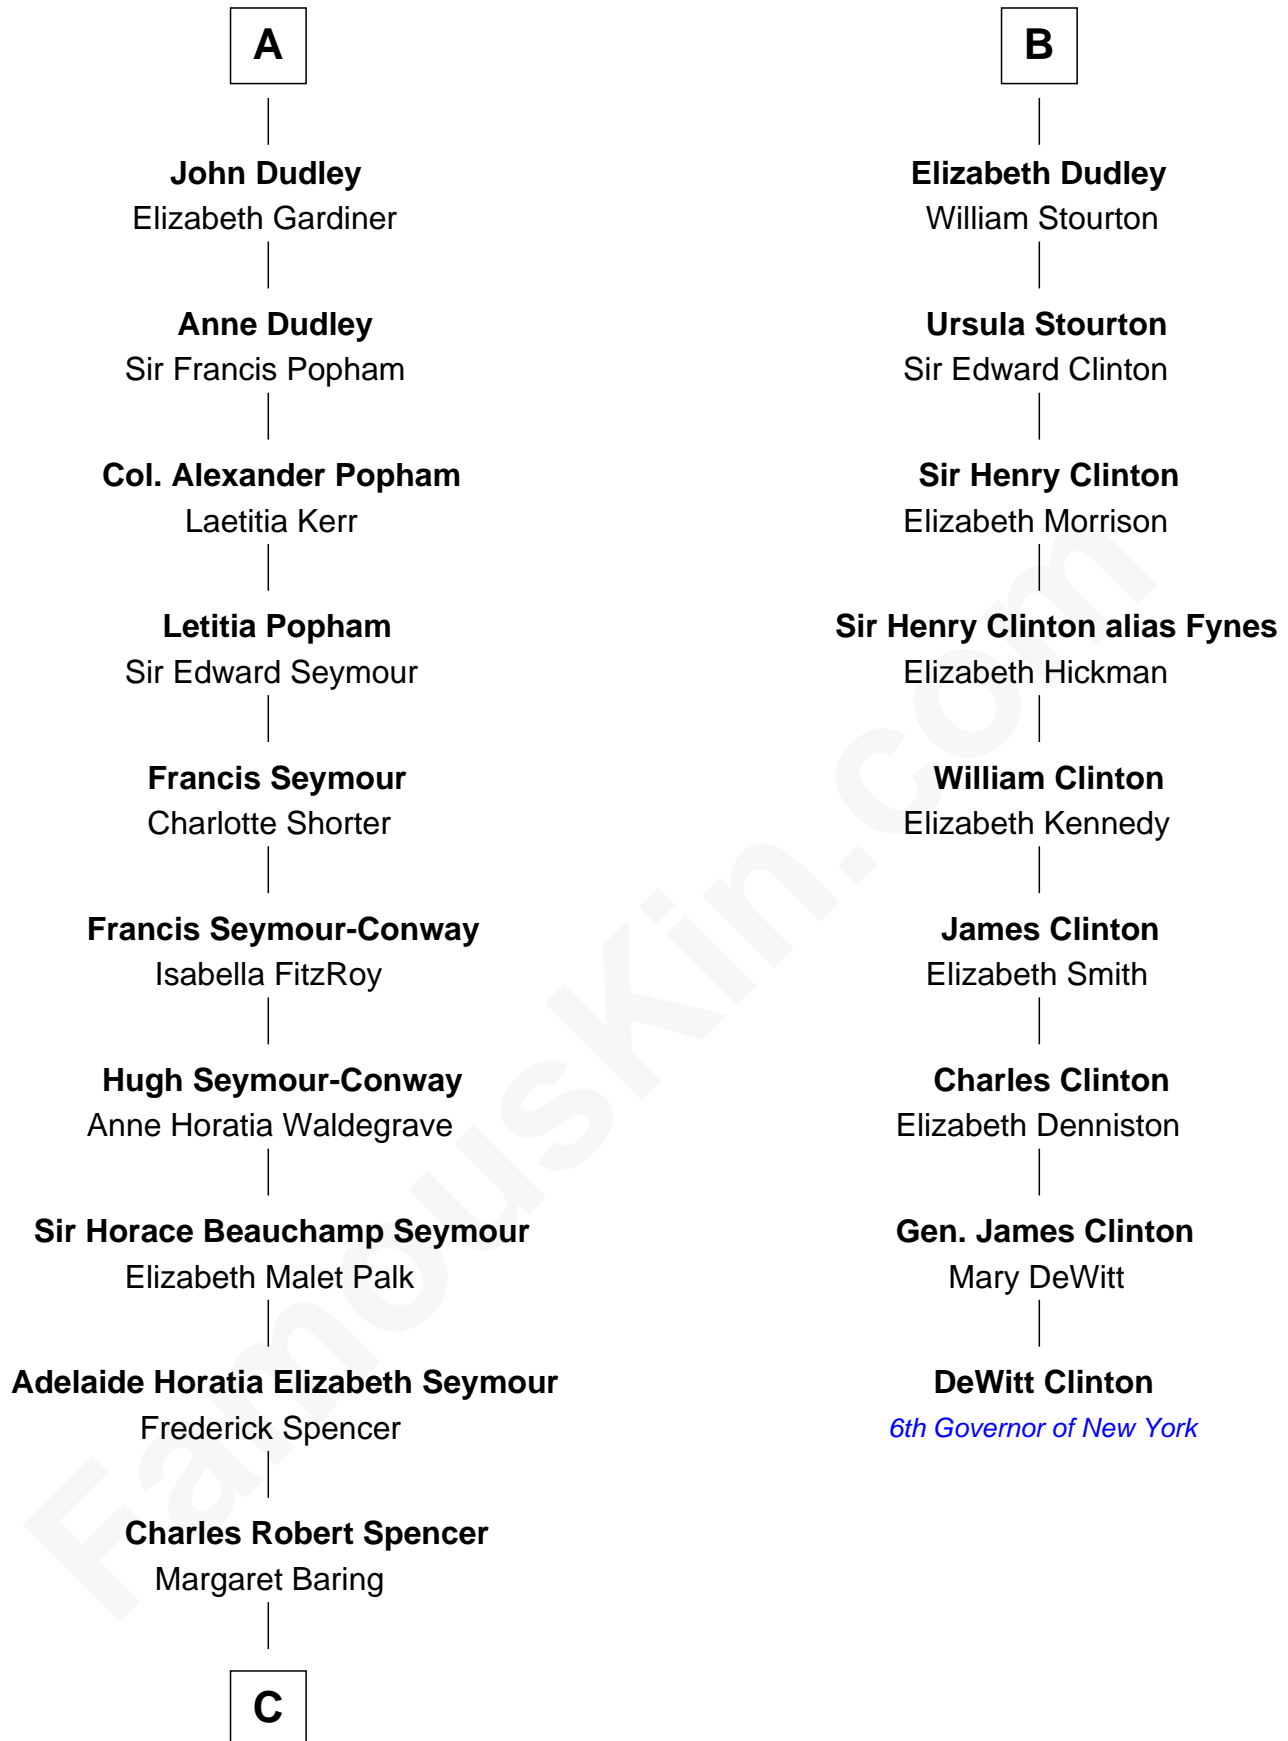

FamousKin.com Relationship Chart of

Prince William

Prince of Wales

15th cousin 5 times removed of

DeWitt Clinton

6th Governor of New York

Sir Maurice de Berkeley

Isabel de Dover

Joan de Ferrers

Sir Maurice de Berkeley

Eve la Zouche

Thomas de Berkeley

Katherine de Clyvedon

Sir John Berkeley

Elizabeth Betteshorne

Elizabeth Berkeley

Sir John Sutton

Sir John Sutton Dudley

Elizabeth Bramshot

Edmund Dudley

Elizabeth Grey

B

C

—
Albert Edward John Spencer

Cynthia Elinor Beatrix Hamilton

—
Edward John Spencer

Frances Ruth Burke Roche

—
Princess Diana Frances Spencer

Charles III, King of the United Kingdom

—
Prince William

Prince of Wales