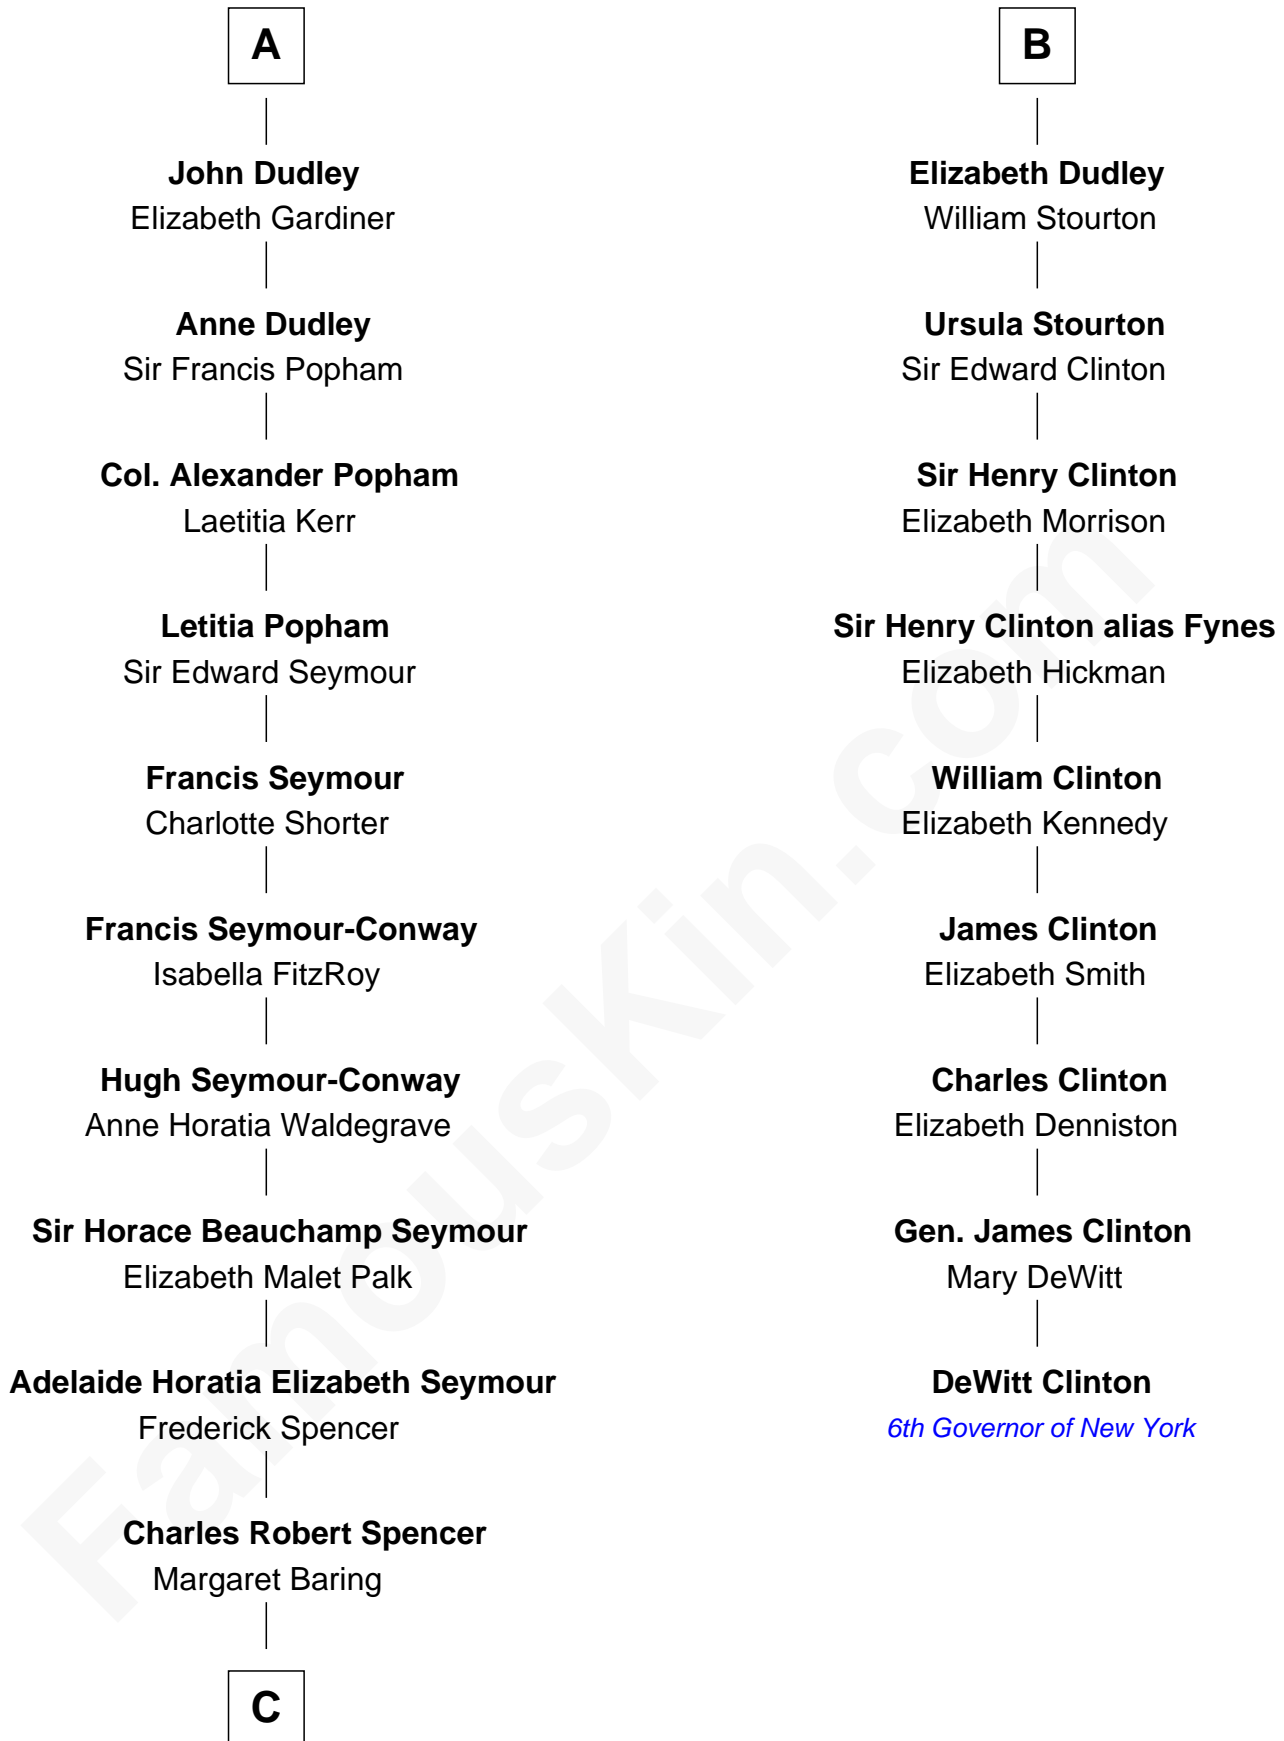

FamousKin.com Relationship Chart of

Prince William

Prince of Wales

15th cousin 5 times removed of

DeWitt Clinton

6th Governor of New York

Sir Roger Hillary

Katherine Sutton

C

—
Albert Edward John Spencer

Cynthia Elinor Beatrix Hamilton

—
Edward John Spencer

Frances Ruth Burke Roche

—
Princess Diana Frances Spencer

Charles III, King of the United Kingdom

—
Prince William