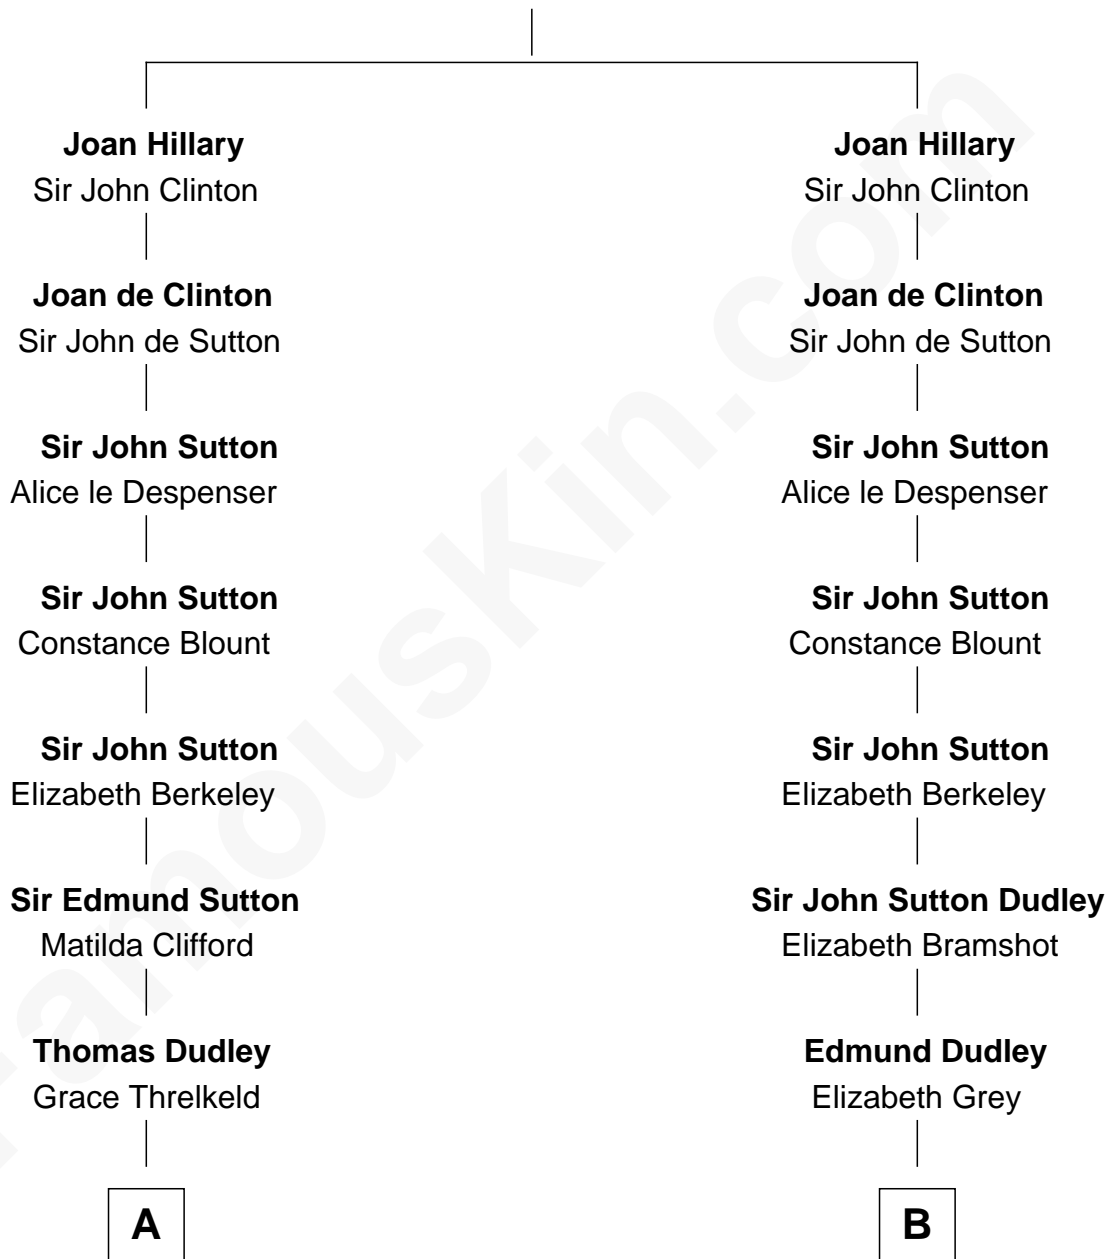

FamousKin.com Relationship Chart of

Prince William

Prince of Wales

15th cousin 5 times removed of

DeWitt Clinton

6th Governor of New York

Sir Roger Hillary

Katherine Sutton

C

—
Albert Edward John Spencer

Cynthia Elinor Beatrix Hamilton

—
Edward John Spencer

Frances Ruth Burke Roche

—
Princess Diana Frances Spencer

Charles III, King of the United Kingdom

—
Prince William