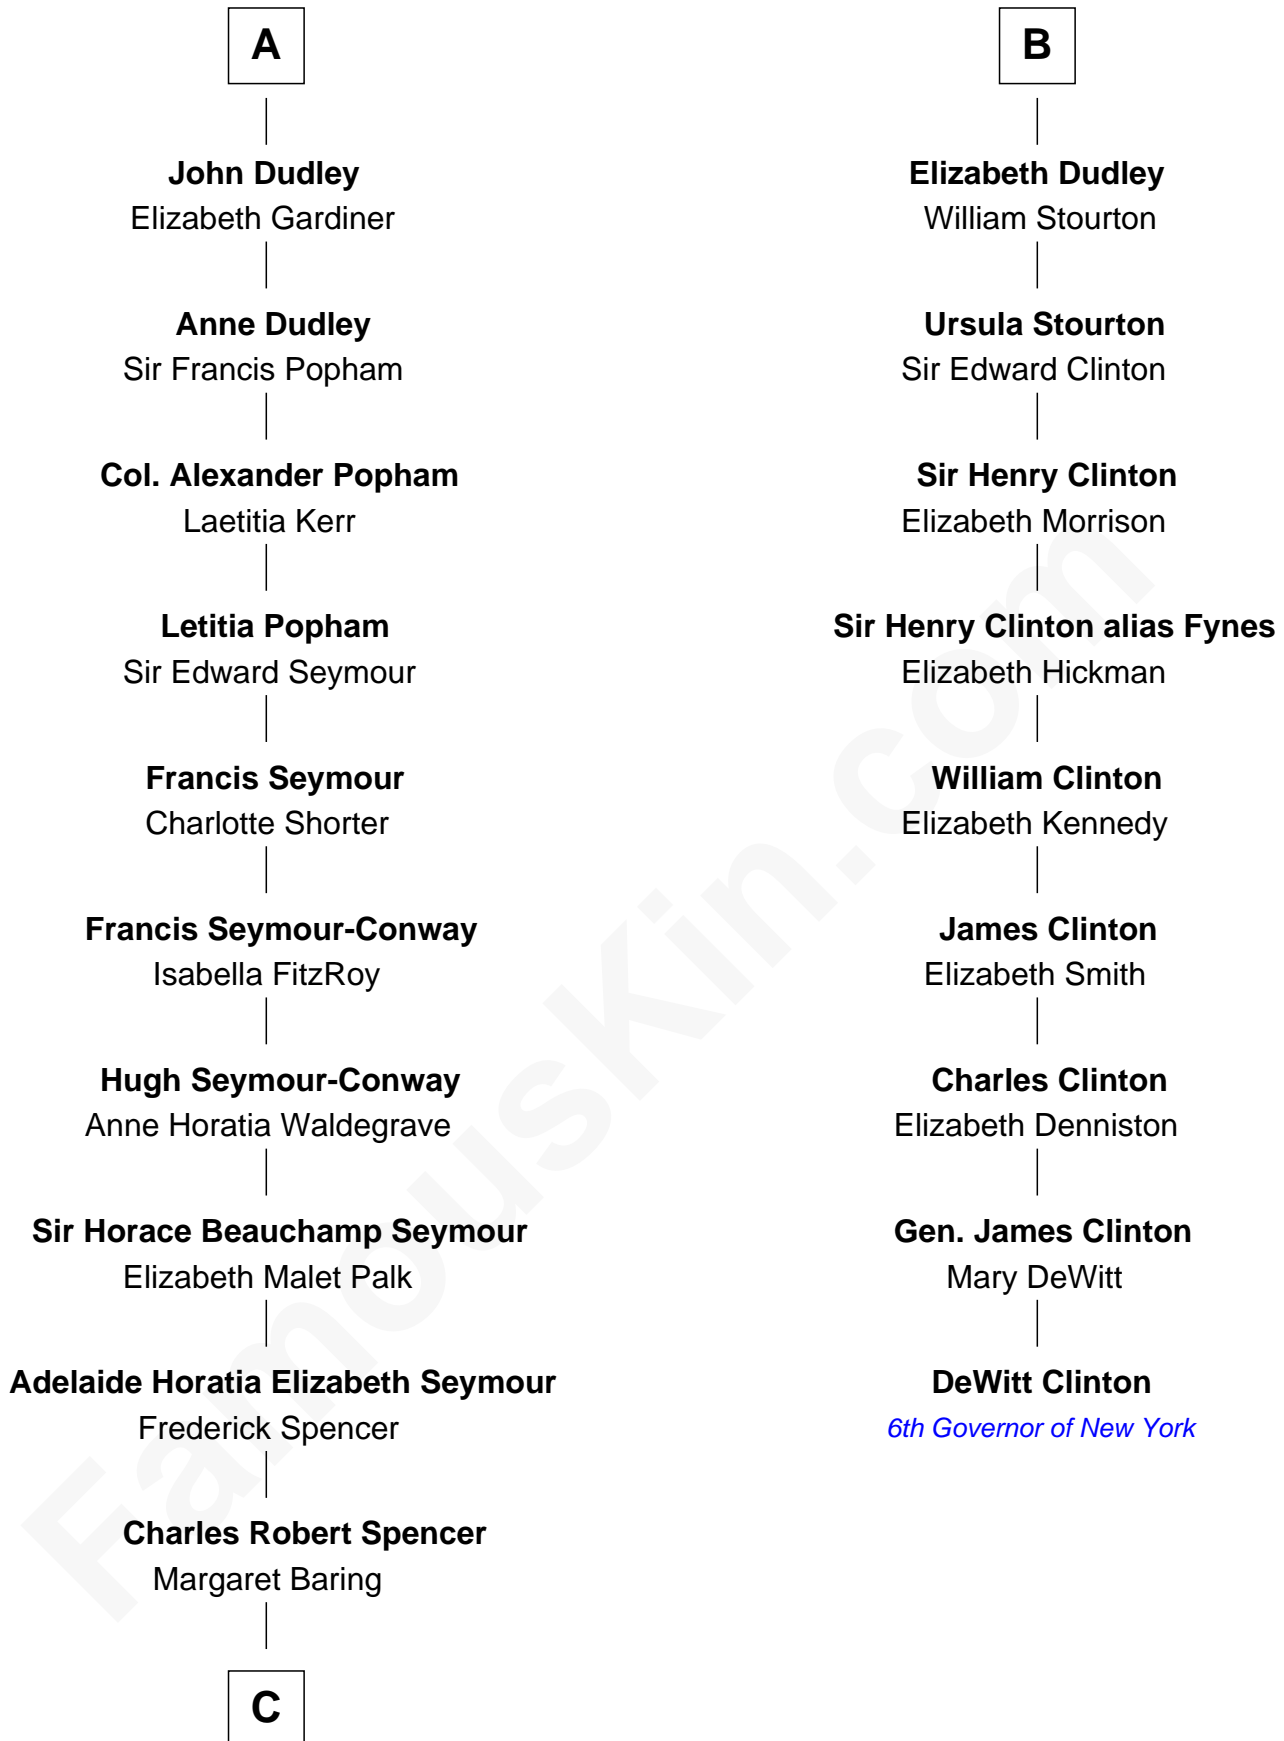

# FamousKin.com Relationship Chart of

**Prince William**

*Prince of Wales*

15th cousin 5 times removed of

**DeWitt Clinton**

*6th Governor of New York*

**Sir John de Sutton**

Margaret de Somery

Isabel de Cherleton

**Sir John de Sutton**

Joan de Clinton

**Sir John Sutton**

Alice le Despenser

**Sir John Sutton**

Constance Blount

**Sir John Sutton**

Elizabeth Berkeley

**Sir John Sutton Dudley**

Elizabeth Bramshot

**Edmund Dudley**

Elizabeth Grey

**B**

**C**

—  
**Albert Edward John Spencer**

Cynthia Elinor Beatrix Hamilton

—  
**Edward John Spencer**

Frances Ruth Burke Roche

—  
**Princess Diana Frances Spencer**

Charles III, King of the United Kingdom

—  
**Prince William**

*Prince of Wales*