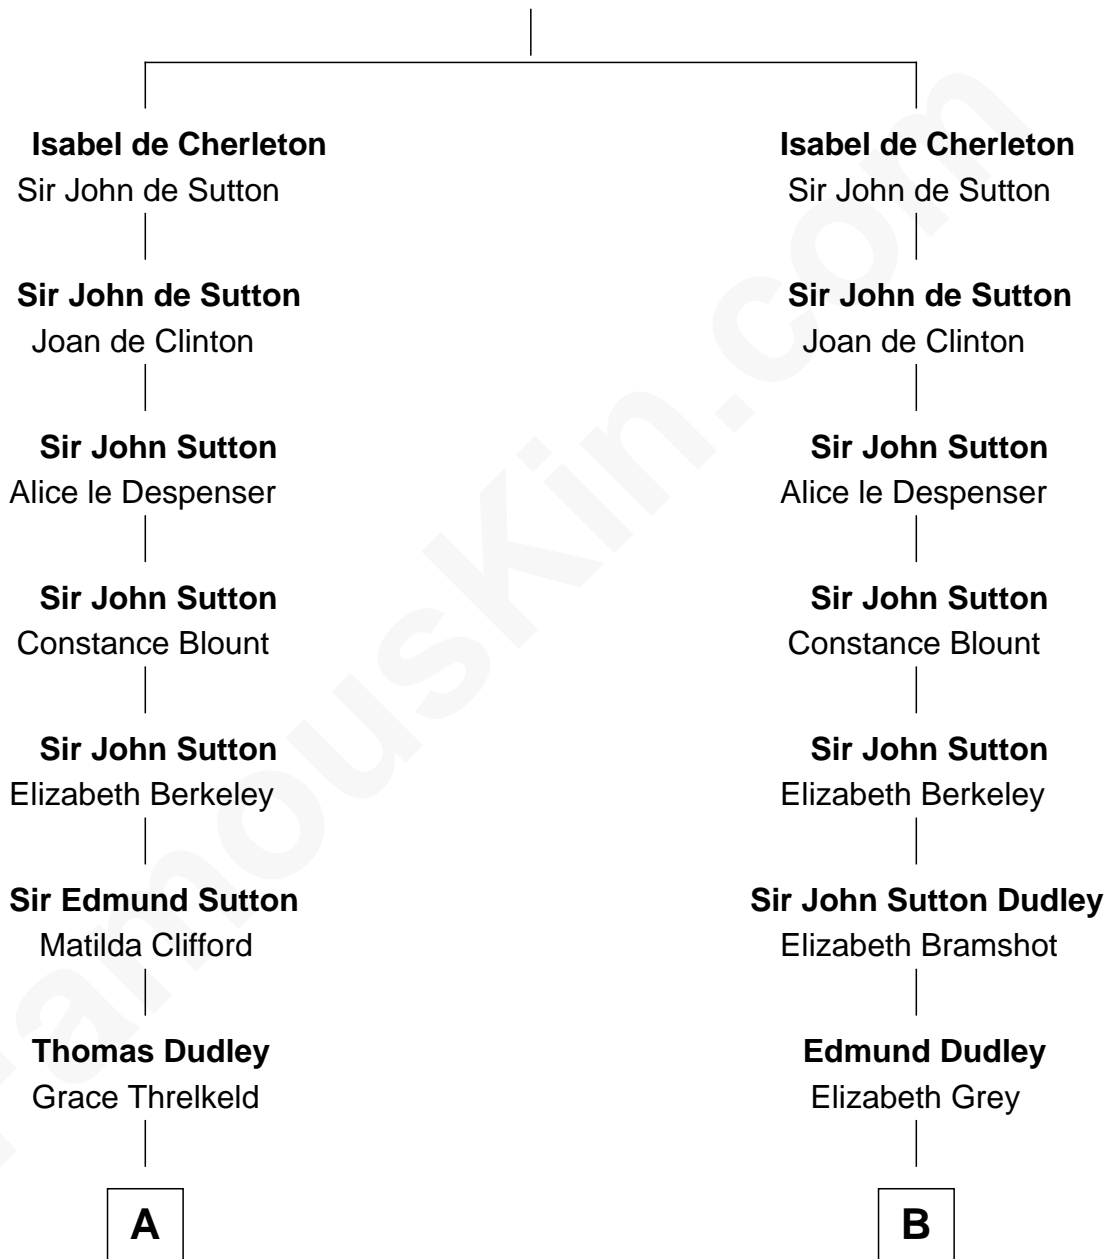

FamousKin.com Relationship Chart of

Prince William

Prince of Wales

15th cousin 5 times removed of

DeWitt Clinton

6th Governor of New York

Sir John de Cherleton

C

—
Albert Edward John Spencer

Cynthia Elinor Beatrix Hamilton

—
Edward John Spencer

Frances Ruth Burke Roche

—
Princess Diana Frances Spencer

Charles III, King of the United Kingdom

—
Prince William

Prince of Wales