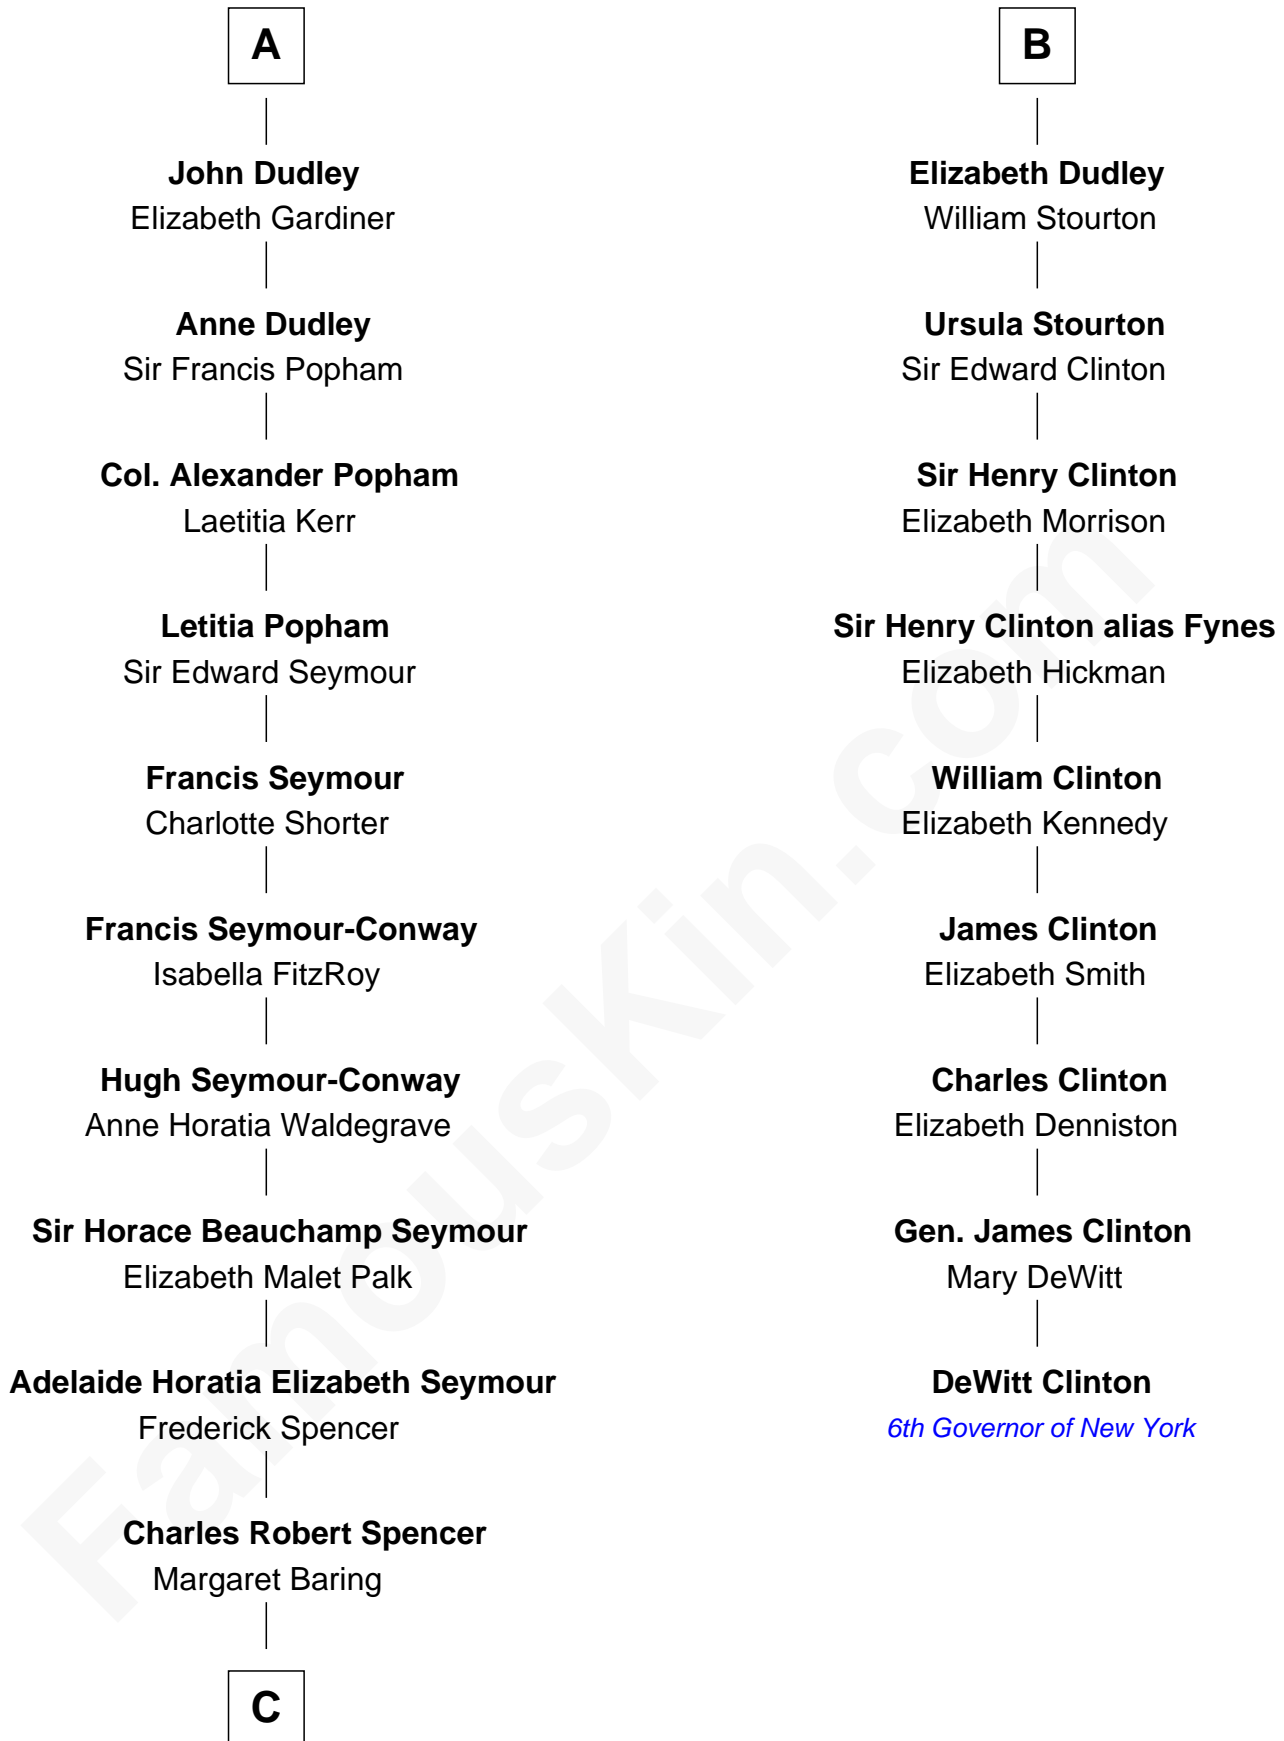

FamousKin.com Relationship Chart of

Prince William

Prince of Wales

15th cousin 5 times removed of

DeWitt Clinton

6th Governor of New York

Sir John de Cherleton

C

—
Albert Edward John Spencer

Cynthia Elinor Beatrix Hamilton

—
Edward John Spencer

Frances Ruth Burke Roche

—
Princess Diana Frances Spencer

Charles III, King of the United Kingdom

—
Prince William

Prince of Wales