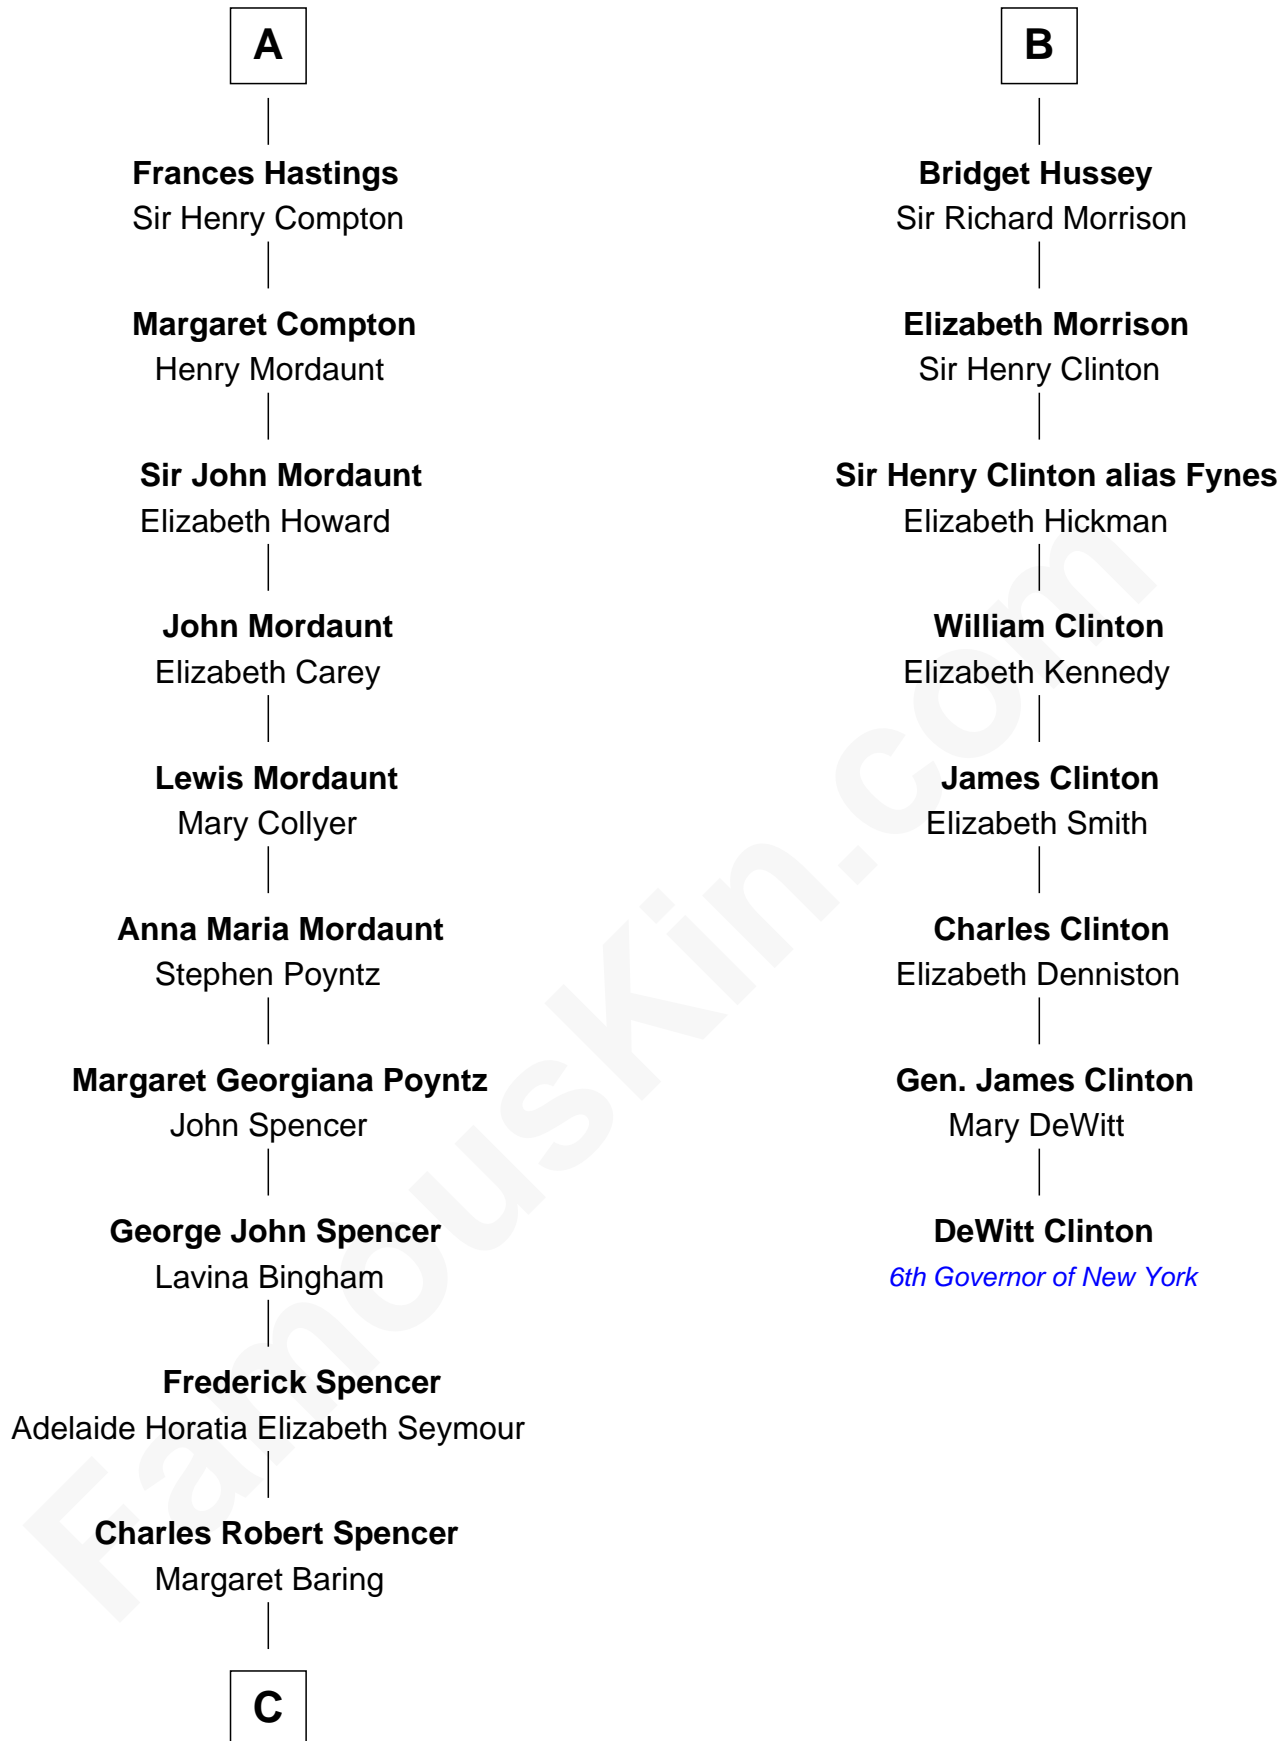

# FamousKin.com Relationship Chart of

**Prince William**

*Prince of Wales*

14th cousin 6 times removed of

**DeWitt Clinton**

*6th Governor of New York*

**Sir Henry de Percy**

Eleanor de Arundel

**C**

—  
**Albert Edward John Spencer**

Cynthia Elinor Beatrix Hamilton

—  
**Edward John Spencer**

Frances Ruth Burke Roche

—  
**Princess Diana Frances Spencer**

Charles III, King of the United Kingdom

—  
**Prince William**