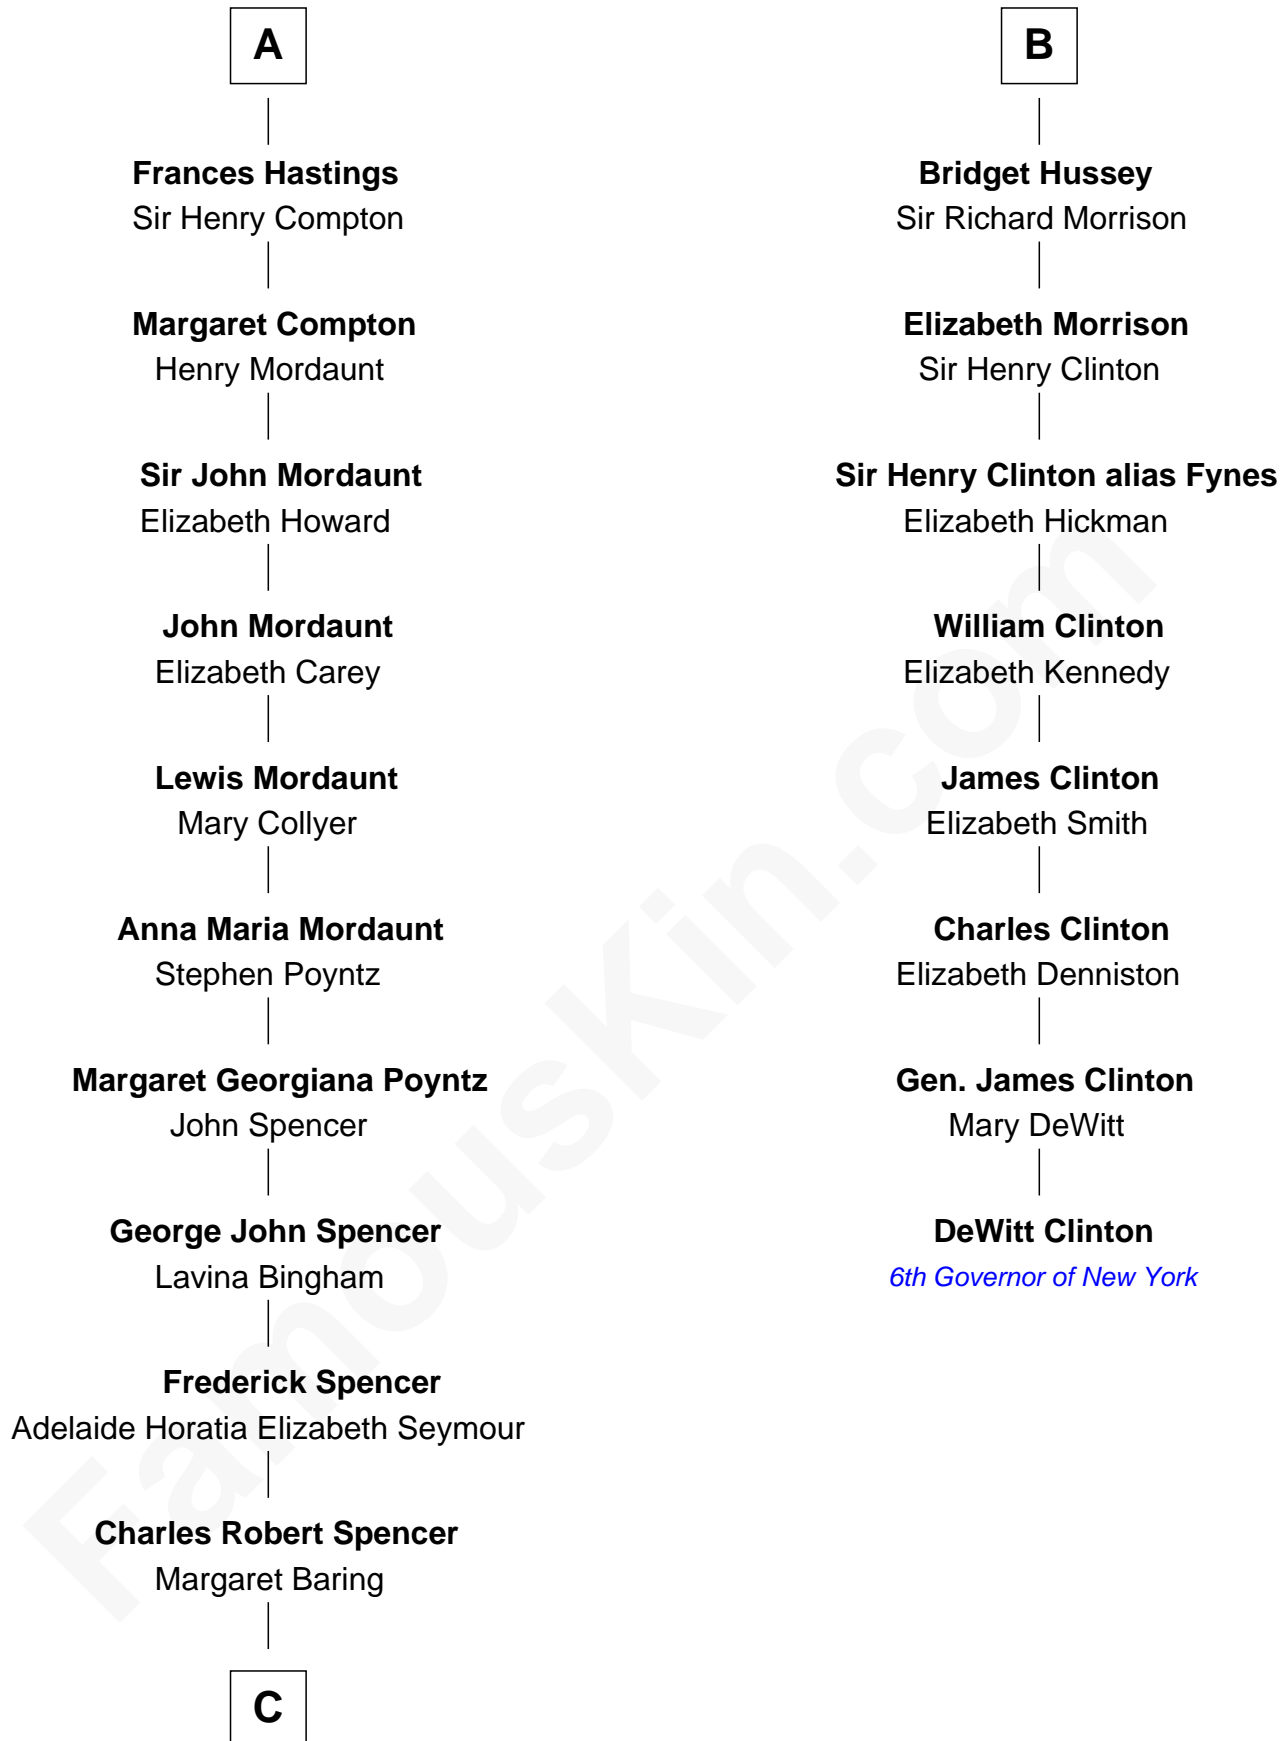

# FamousKin.com Relationship Chart of

**Prince William**

*Prince of Wales*

14th cousin 6 times removed of

**DeWitt Clinton**

*6th Governor of New York*

**Edward II, King of England**

Isabella of France

Philippa of Hainault

**John of Gaunt**

Blanche of Lancaster

**Elizabeth of Lancaster**

John de Holand

**Constance de Holand**

Sir John Grey

**Sir Edmund Grey**

Katherine Percy

**George Grey**

Catherine Herbert

**Anne Grey**

Sir John Hussey

**B**

**C**

—  
**Albert Edward John Spencer**

Cynthia Elinor Beatrix Hamilton

—  
**Edward John Spencer**

Frances Ruth Burke Roche

—  
**Princess Diana Frances Spencer**

Charles III, King of the United Kingdom

—  
**Prince William**

*Prince of Wales*