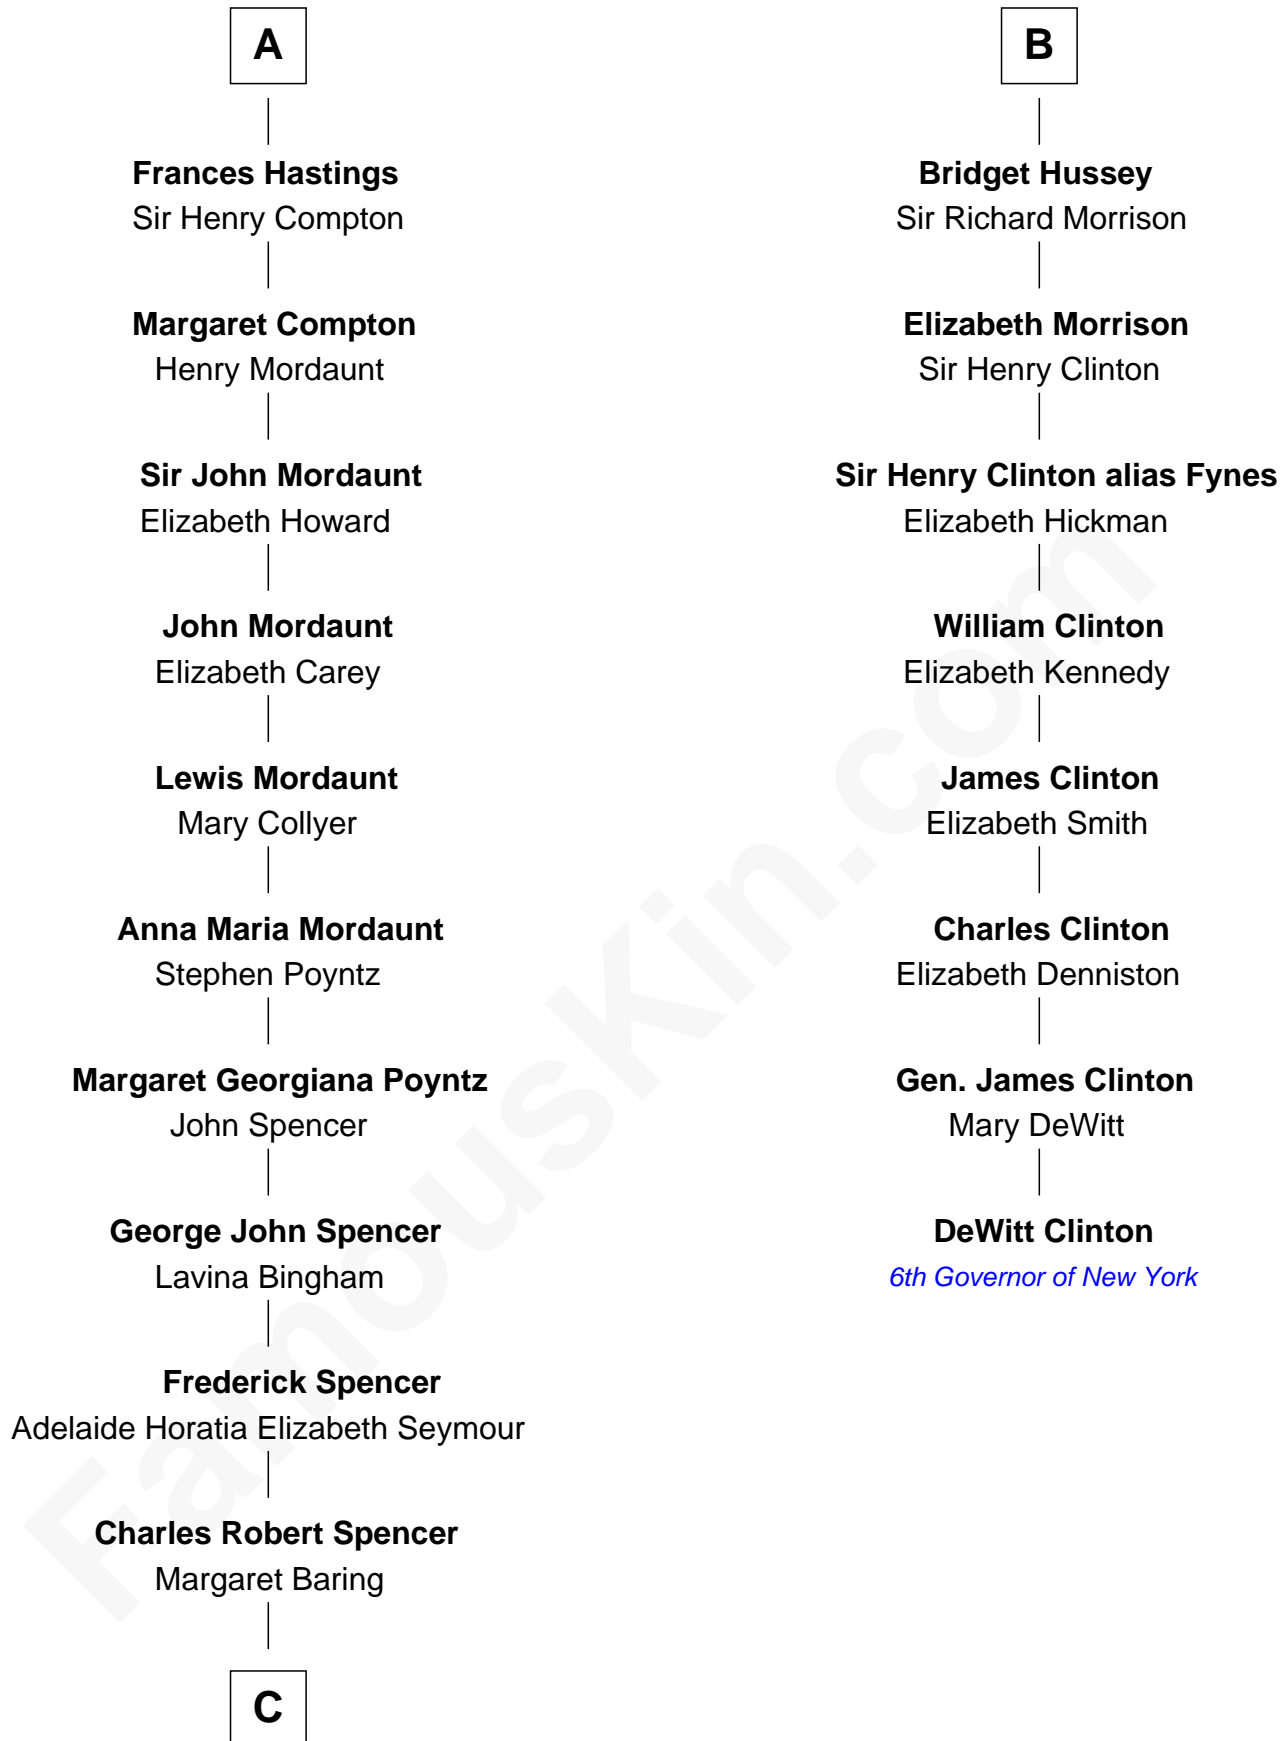

# FamousKin.com Relationship Chart of

**Prince William**

*Prince of Wales*

14th cousin 6 times removed of

**DeWitt Clinton**

*6th Governor of New York*

**Sir Ranulph de Neville**

Euphemia de Clavinging

**C**

—  
**Albert Edward John Spencer**

Cynthia Elinor Beatrix Hamilton

—  
**Edward John Spencer**

Frances Ruth Burke Roche

—  
**Princess Diana Frances Spencer**

Charles III, King of the United Kingdom

—  
**Prince William**