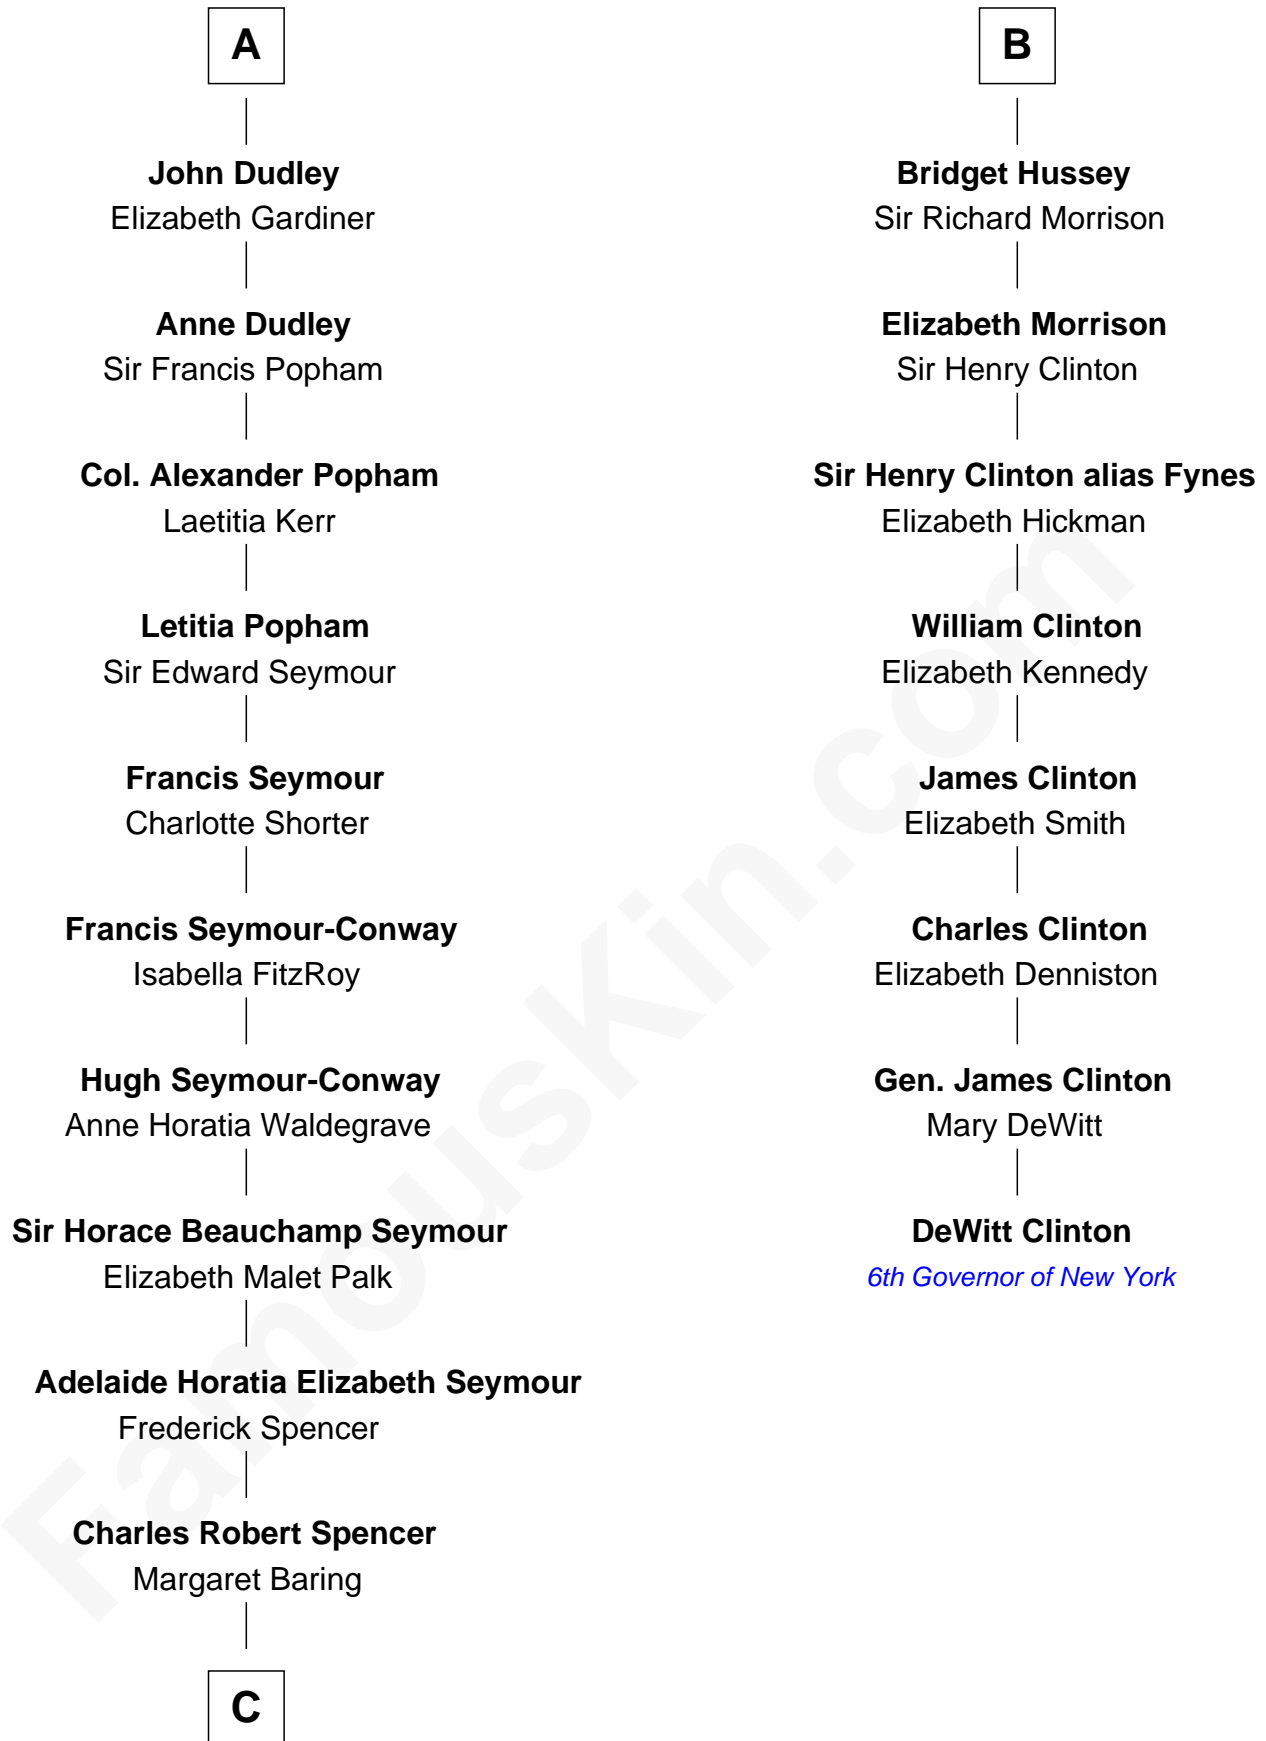

Isabella de Beaumont

**Blanche of Lancaster**

John of Gaunt

**Elizabeth of Lancaster**

John de Holand

**Constance de Holand**

Sir John Grey

**Sir Edmund Grey**

Katherine Percy

**George Grey**

Catherine Herbert

**Anne Grey**

Sir John Hussey

**B**

**C**

—  
**Albert Edward John Spencer**

Cynthia Elinor Beatrix Hamilton

—  
**Edward John Spencer**

Frances Ruth Burke Roche

—  
**Princess Diana Frances Spencer**

Charles III, King of the United Kingdom

—  
**Prince William**

*Prince of Wales*

FamousKin.com