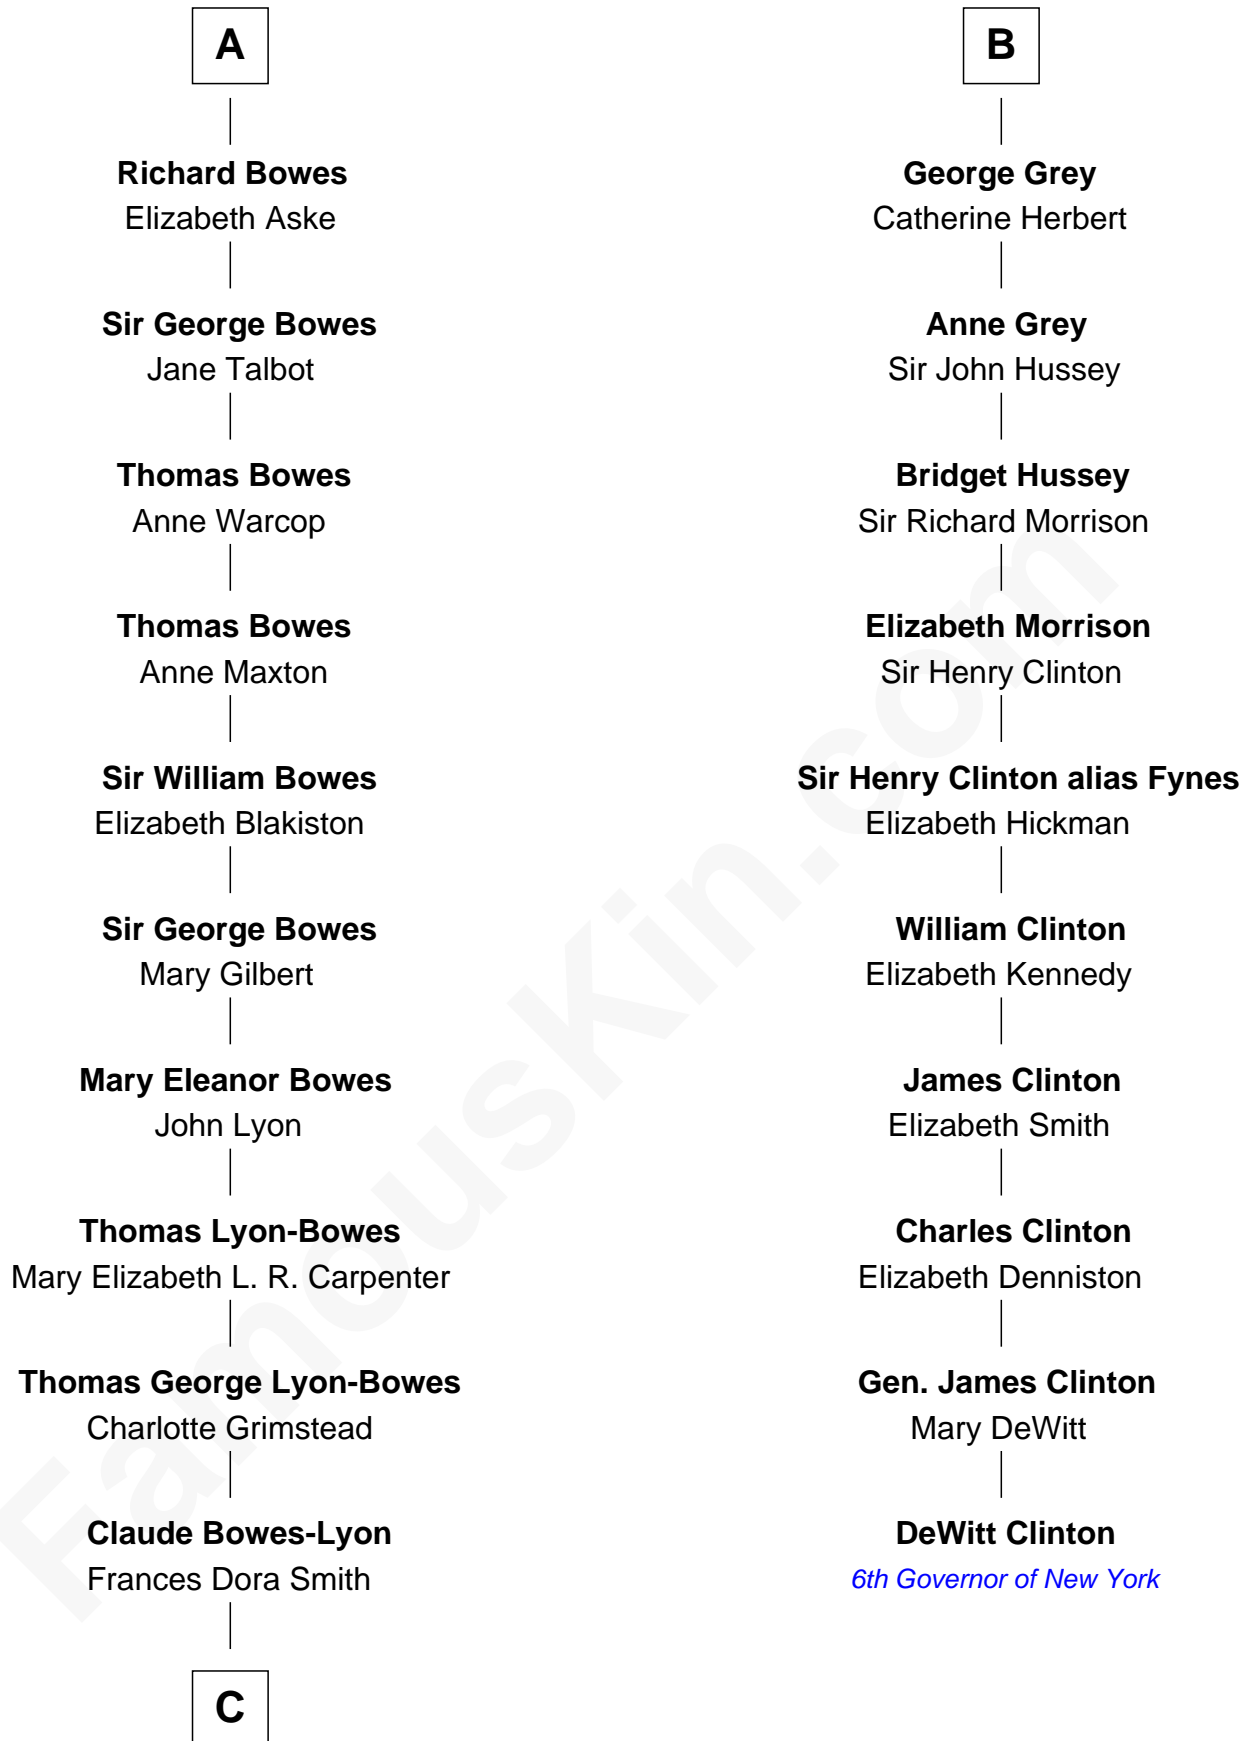

FamousKin.com Relationship Chart of

Prince William

Prince of Wales

16th cousin 5 times removed of

DeWitt Clinton

6th Governor of New York

C

Claude George Bowes-Lyon
Cecilia Nina Cavendish-Bentinck

Elizabeth Bowes-Lyon
George VI, King of the United Kingdom

Elizabeth II, Queen of the United Kingdom
Prince Philip of Edinburgh

Charles III, King of the United Kingdom
Princess Diana Frances Spencer

Prince William
Prince of Wales