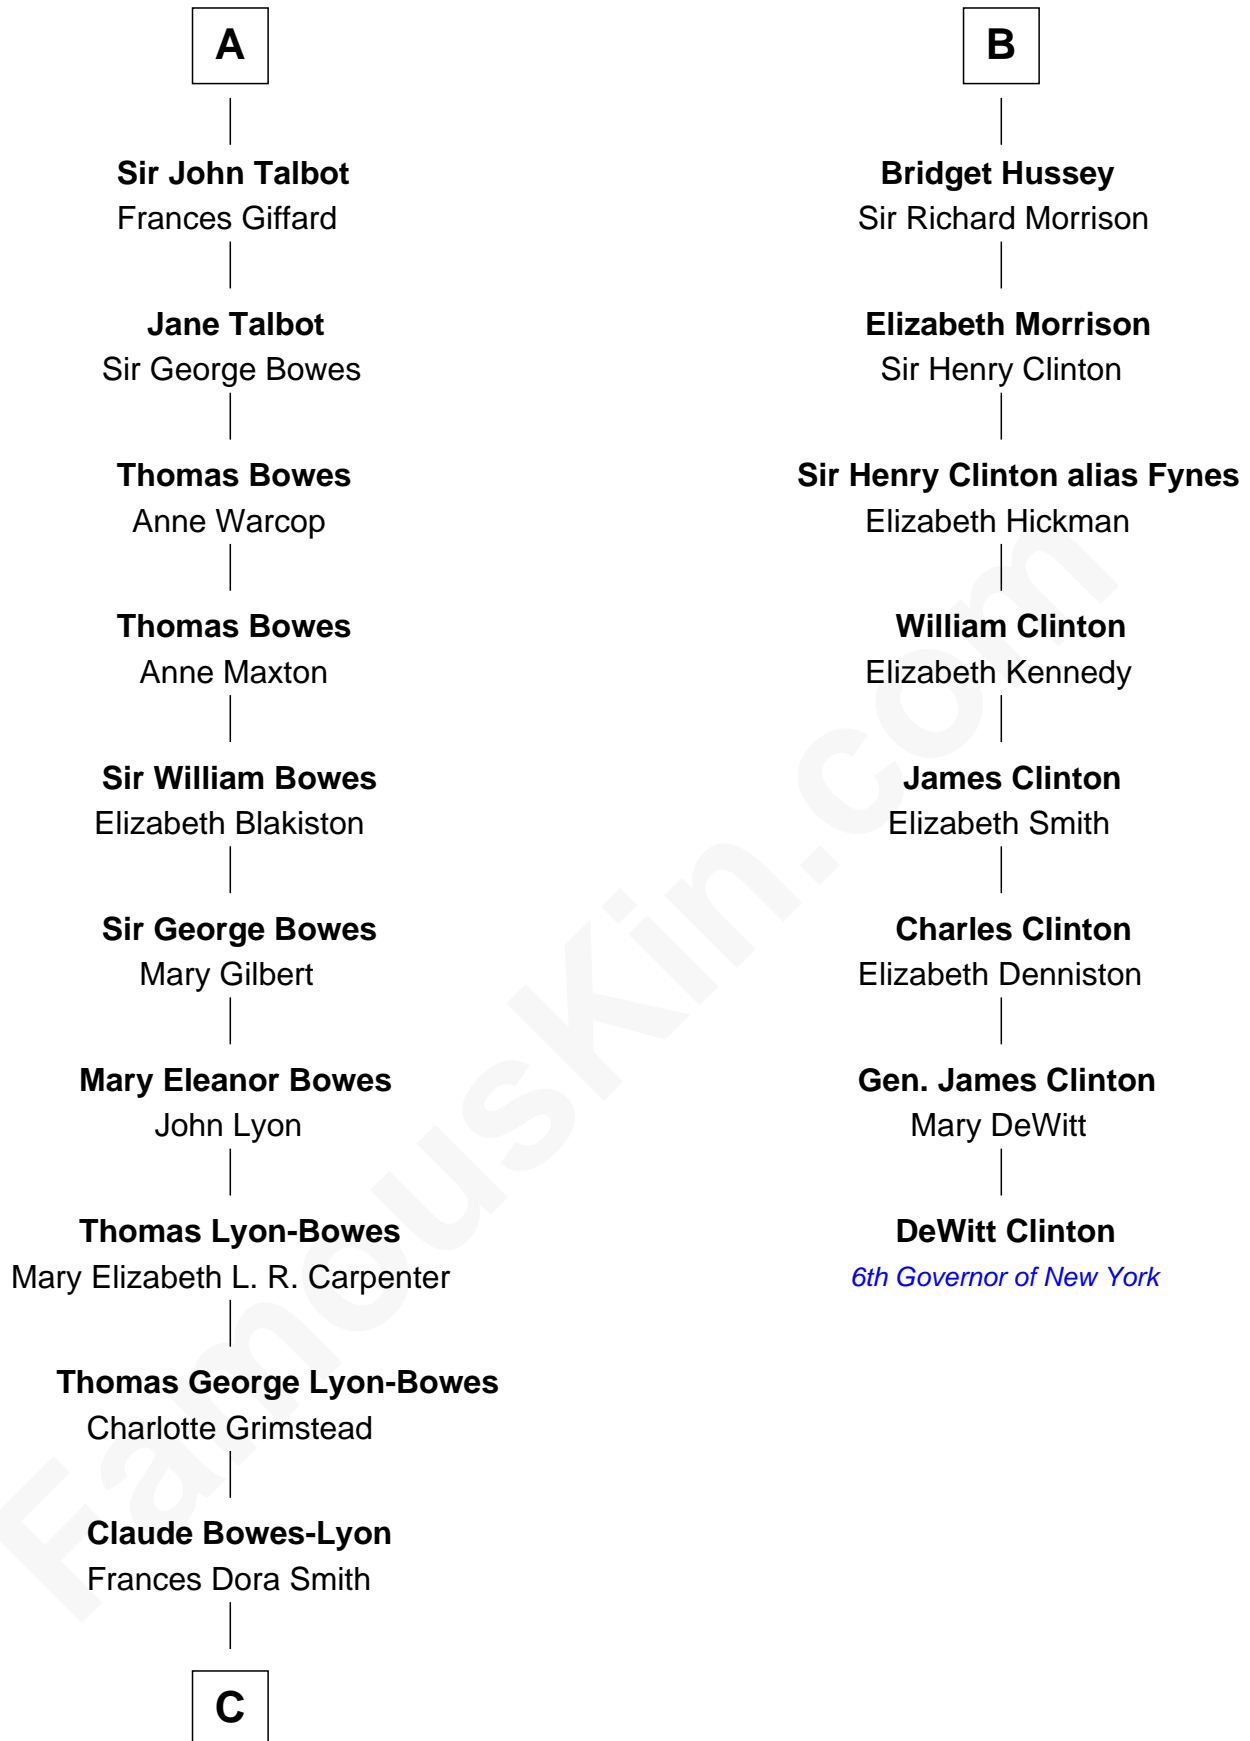

# FamousKin.com Relationship Chart of

**Prince William**

*Prince of Wales*

14th cousin 7 times removed of

**DeWitt Clinton**

*6th Governor of New York*

**William de Ros**

Maude de Vaux

**Sir William de Ros**  
Margery de Badlesmere

**Maud de Roos**  
John de Welles

**Anne de Welles**  
James Butler

**James Butler**  
Joan Beauchamp

**Elizabeth Butler**  
John Talbot

**Sir Gilbert Talbot**  
Audrey Cotton

**Sir John Talbot**  
Margaret Troutbeck

**A**

**Sir William de Ros**  
Margery de Badlesmere

**Thomas de Ros**  
Beatrice de Stafford

**Margaret de Ros**  
Sir Reynold Grey

**Sir John Grey**  
Constance de Holand

**Sir Edmund Grey**  
Katherine Percy

**George Grey**  
Catherine Herbert

**Anne Grey**  
Sir John Hussey

**B**

**C**

**Claude George Bowes-Lyon**  
Cecilia Nina Cavendish-Bentinck

**Elizabeth Bowes-Lyon**  
George VI, King of the United Kingdom