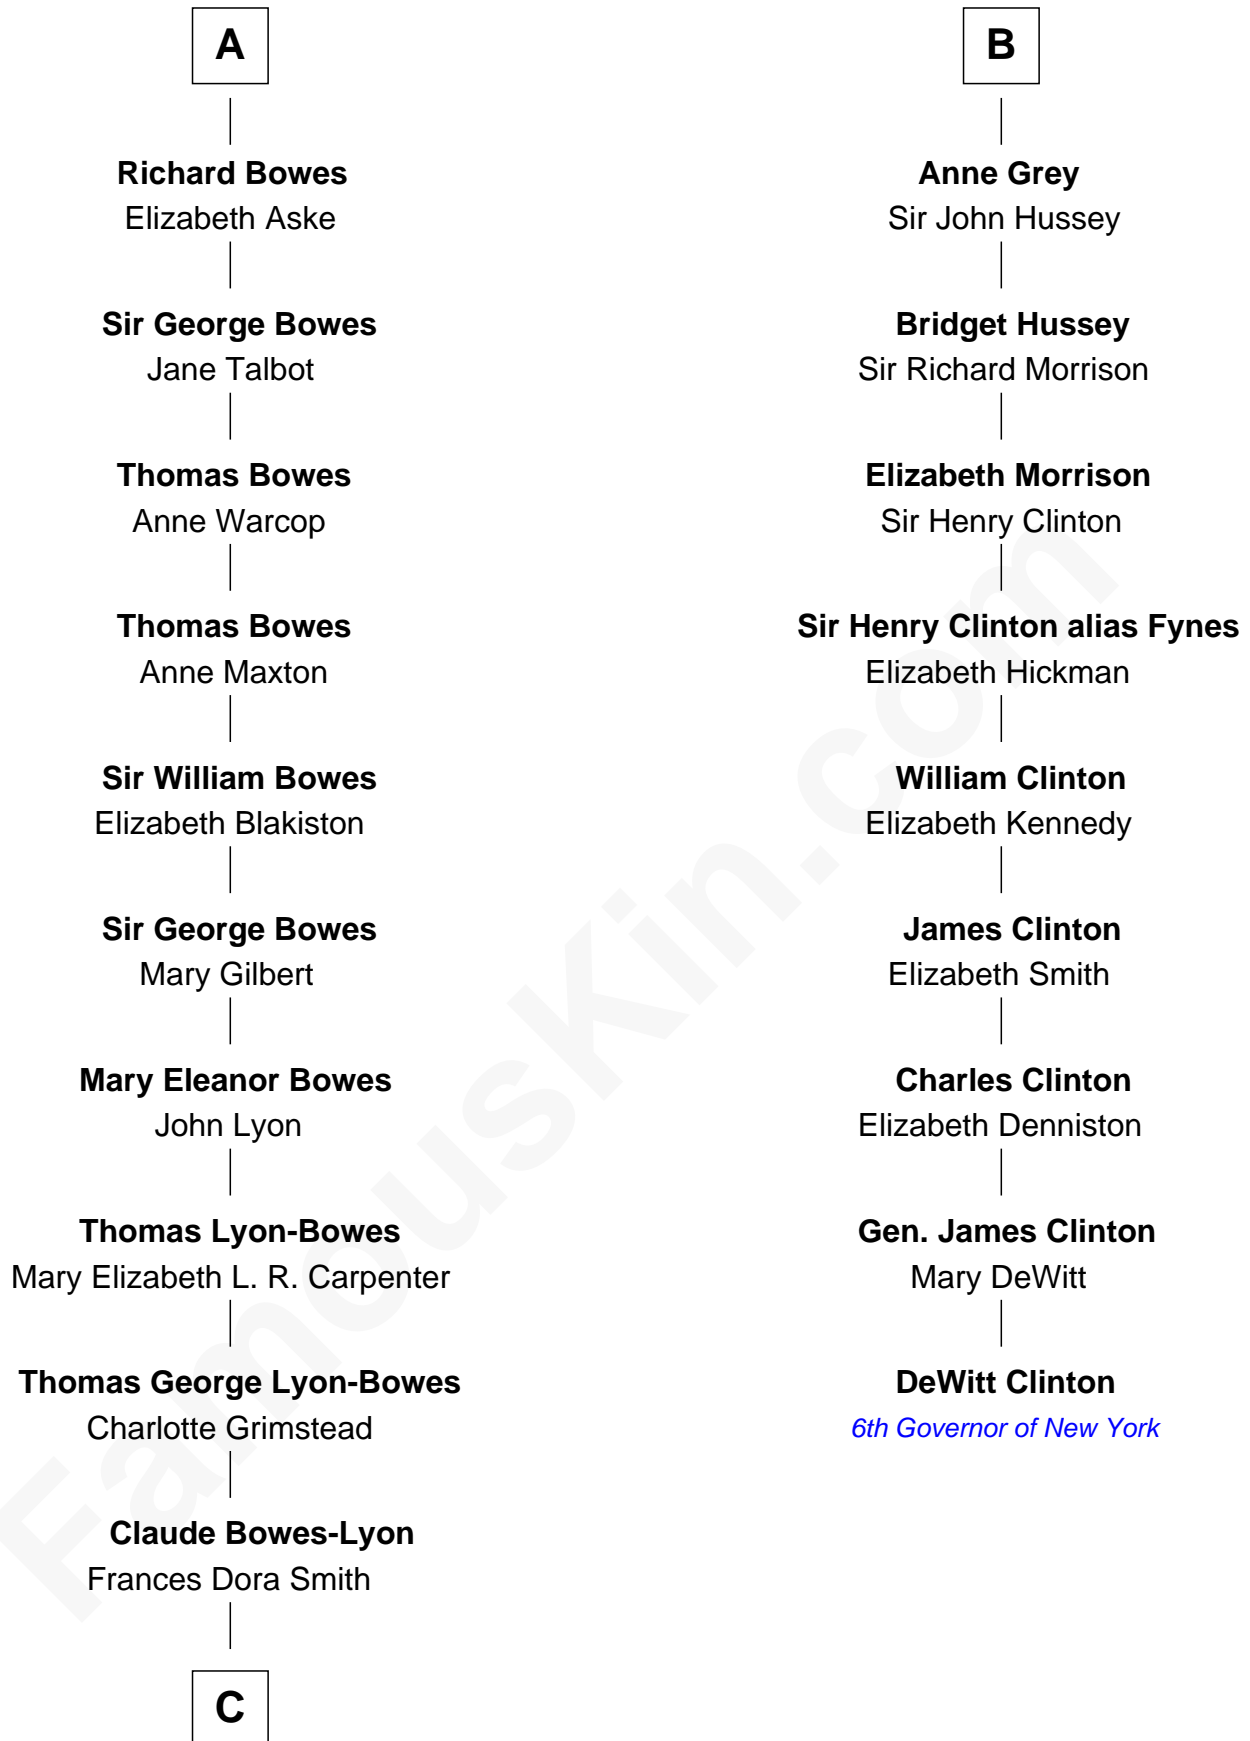

FamousKin.com Relationship Chart of

Prince William

Prince of Wales

15th cousin 6 times removed of

DeWitt Clinton

6th Governor of New York

Sir Edmund Mortimer

Margaret de Fiennes

C

Claude George Bowes-Lyon
Cecilia Nina Cavendish-Bentinck

Elizabeth Bowes-Lyon
George VI, King of the United Kingdom

Elizabeth II, Queen of the United Kingdom
Prince Philip of Edinburgh

Charles III, King of the United Kingdom
Princess Diana Frances Spencer