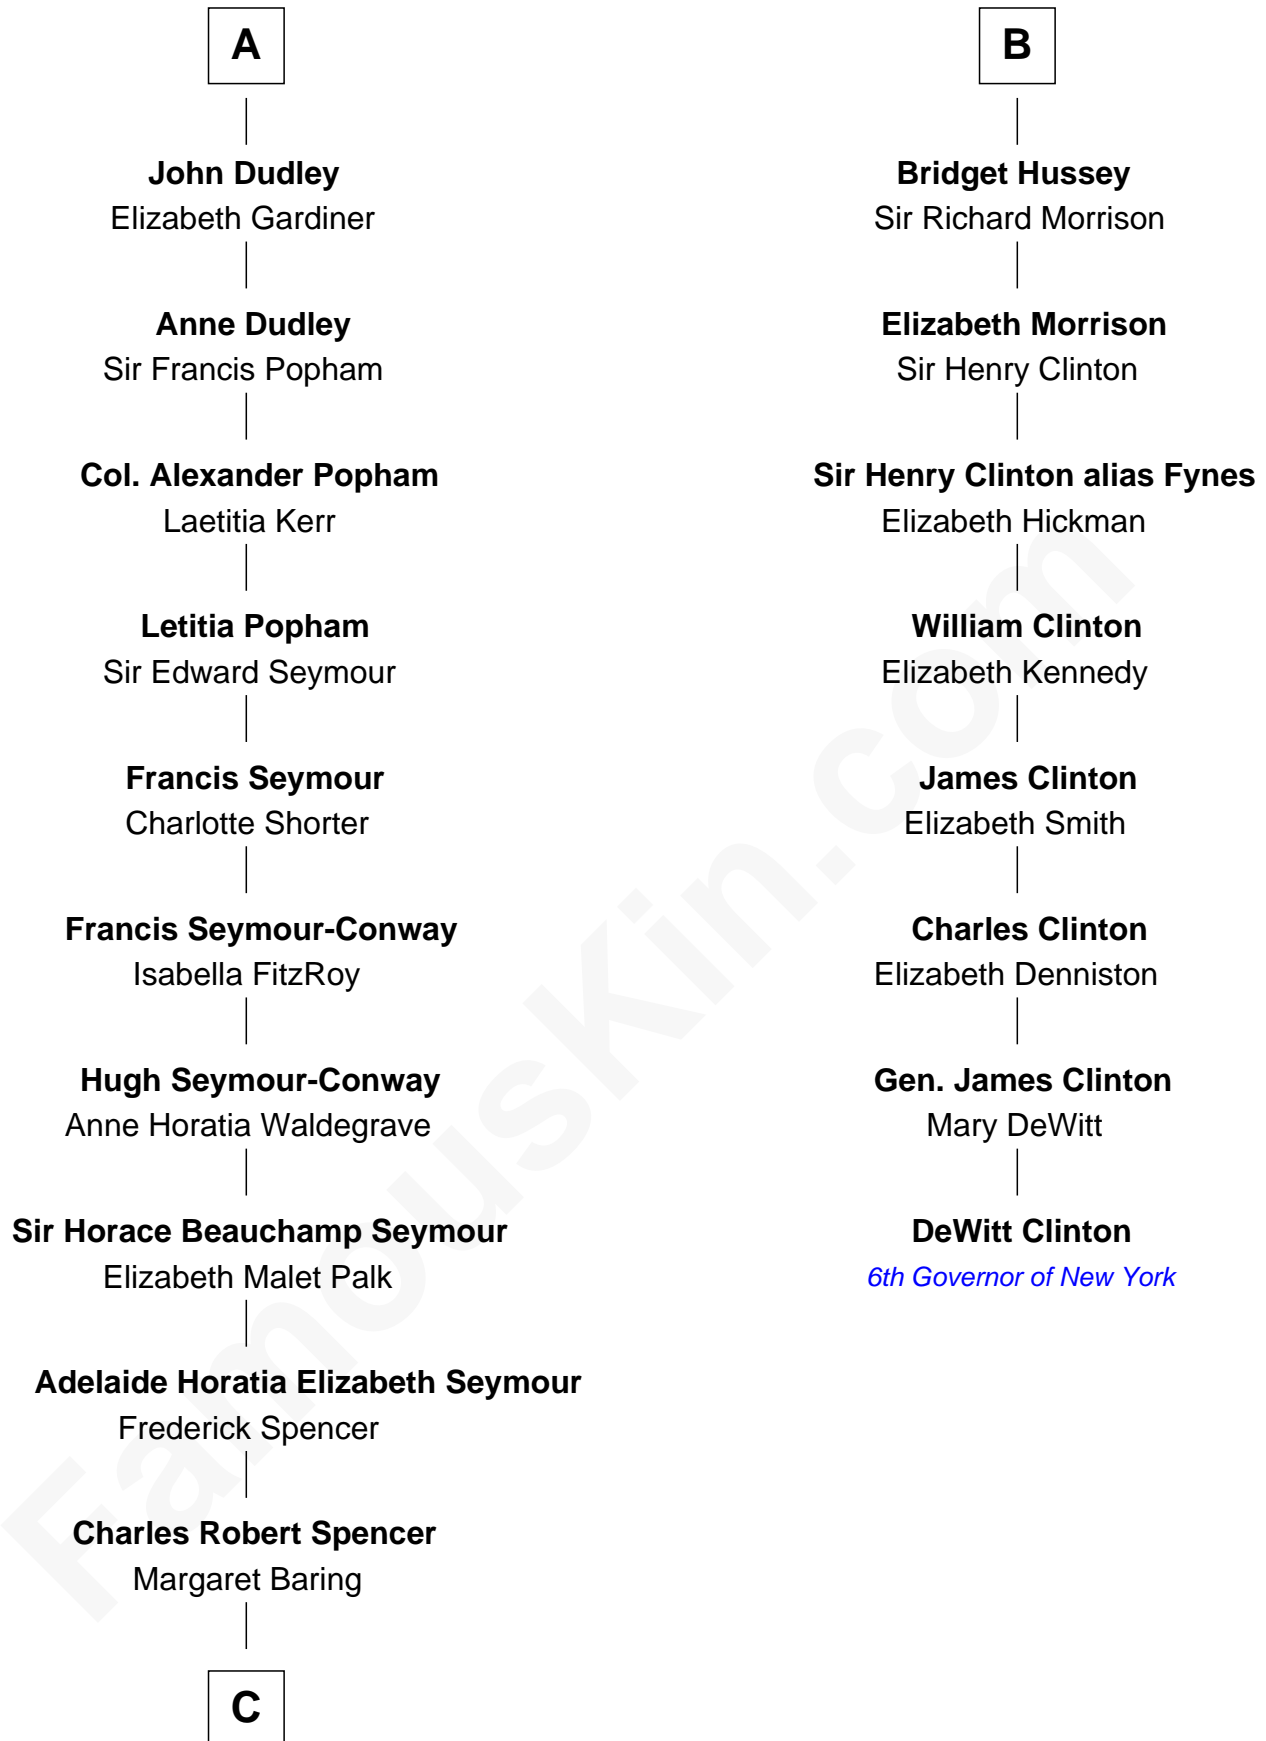

FamousKin.com Relationship Chart of

Prince William

Prince of Wales

14th cousin 6 times removed of

DeWitt Clinton

6th Governor of New York

William de Montagu
Katherine de Grandison

Philippa de Montagu
Sir Roger de Mortimer

Edmund Mortimer
Philippa Plantagenet

Elizabeth Mortimer
Sir Henry Percy

Sir Henry Percy
Eleanor Neville

Katherine Percy
Sir Edmund Grey

George Grey
Catherine Herbert

Anne Grey
Sir John Hussey

B

C

—
Albert Edward John Spencer

Cynthia Elinor Beatrix Hamilton

—
Edward John Spencer

Frances Ruth Burke Roche

—
Princess Diana Frances Spencer

Charles III, King of the United Kingdom

—
Prince William

Prince of Wales