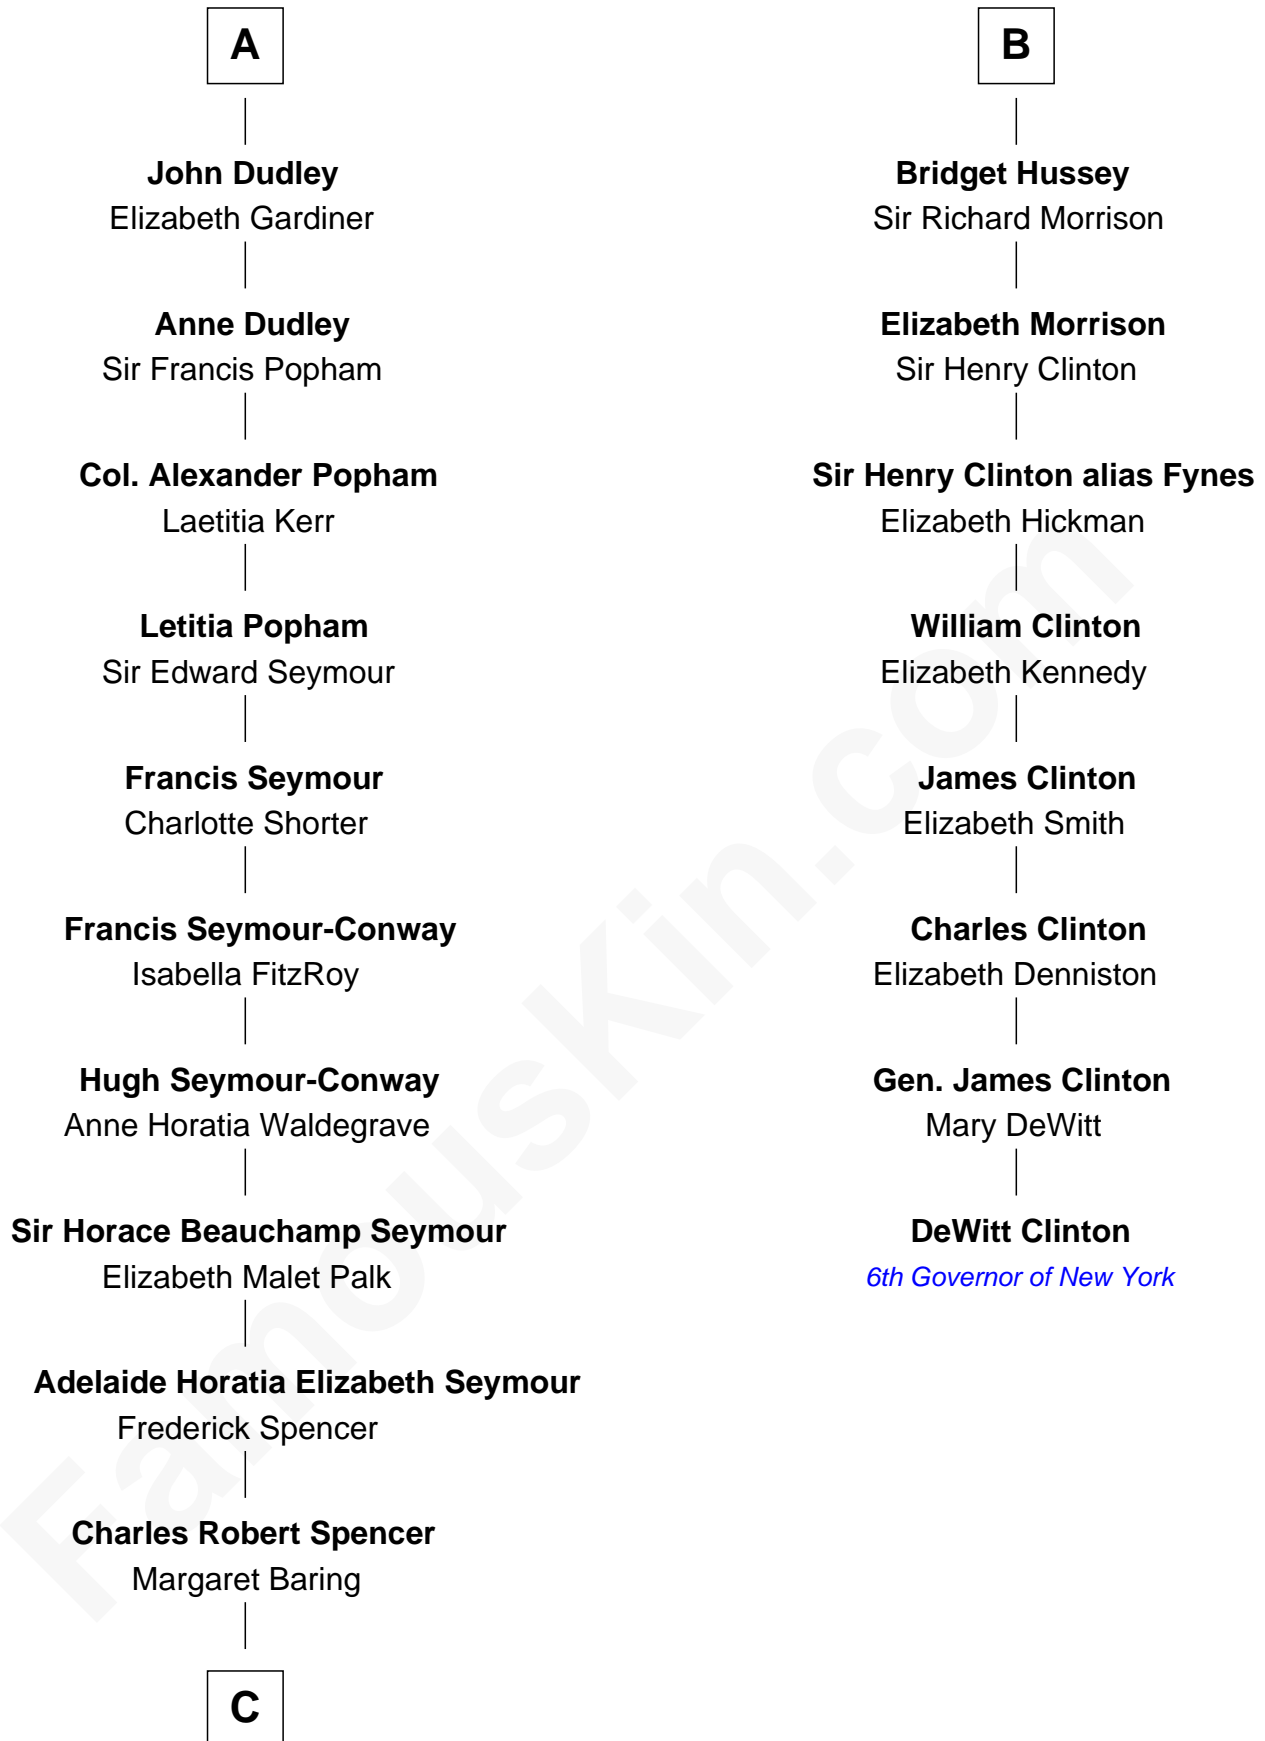

# FamousKin.com Relationship Chart of

**Prince William**

*Prince of Wales*

14th cousin 6 times removed of

**DeWitt Clinton**

*6th Governor of New York*

**Sir Edmund Mortimer**  
Elizabeth de Badlesmere

**Sir Roger de Mortimer**  
Philippa de Montagu

**A**

**Sir Roger de Mortimer**  
Philippa de Montagu

**Edmund Mortimer**  
Philippa Plantagenet

**Elizabeth Mortimer**  
Sir Henry Percy

**Sir Henry Percy**  
Eleanor Neville

**Katherine Percy**  
Sir Edmund Grey

**George Grey**  
Catherine Herbert

**Anne Grey**  
Sir John Hussey

**B**

**C**

—  
**Albert Edward John Spencer**

Cynthia Elinor Beatrix Hamilton

—  
**Edward John Spencer**

Frances Ruth Burke Roche

—  
**Princess Diana Frances Spencer**

Charles III, King of the United Kingdom

—  
**Prince William**

*Prince of Wales*