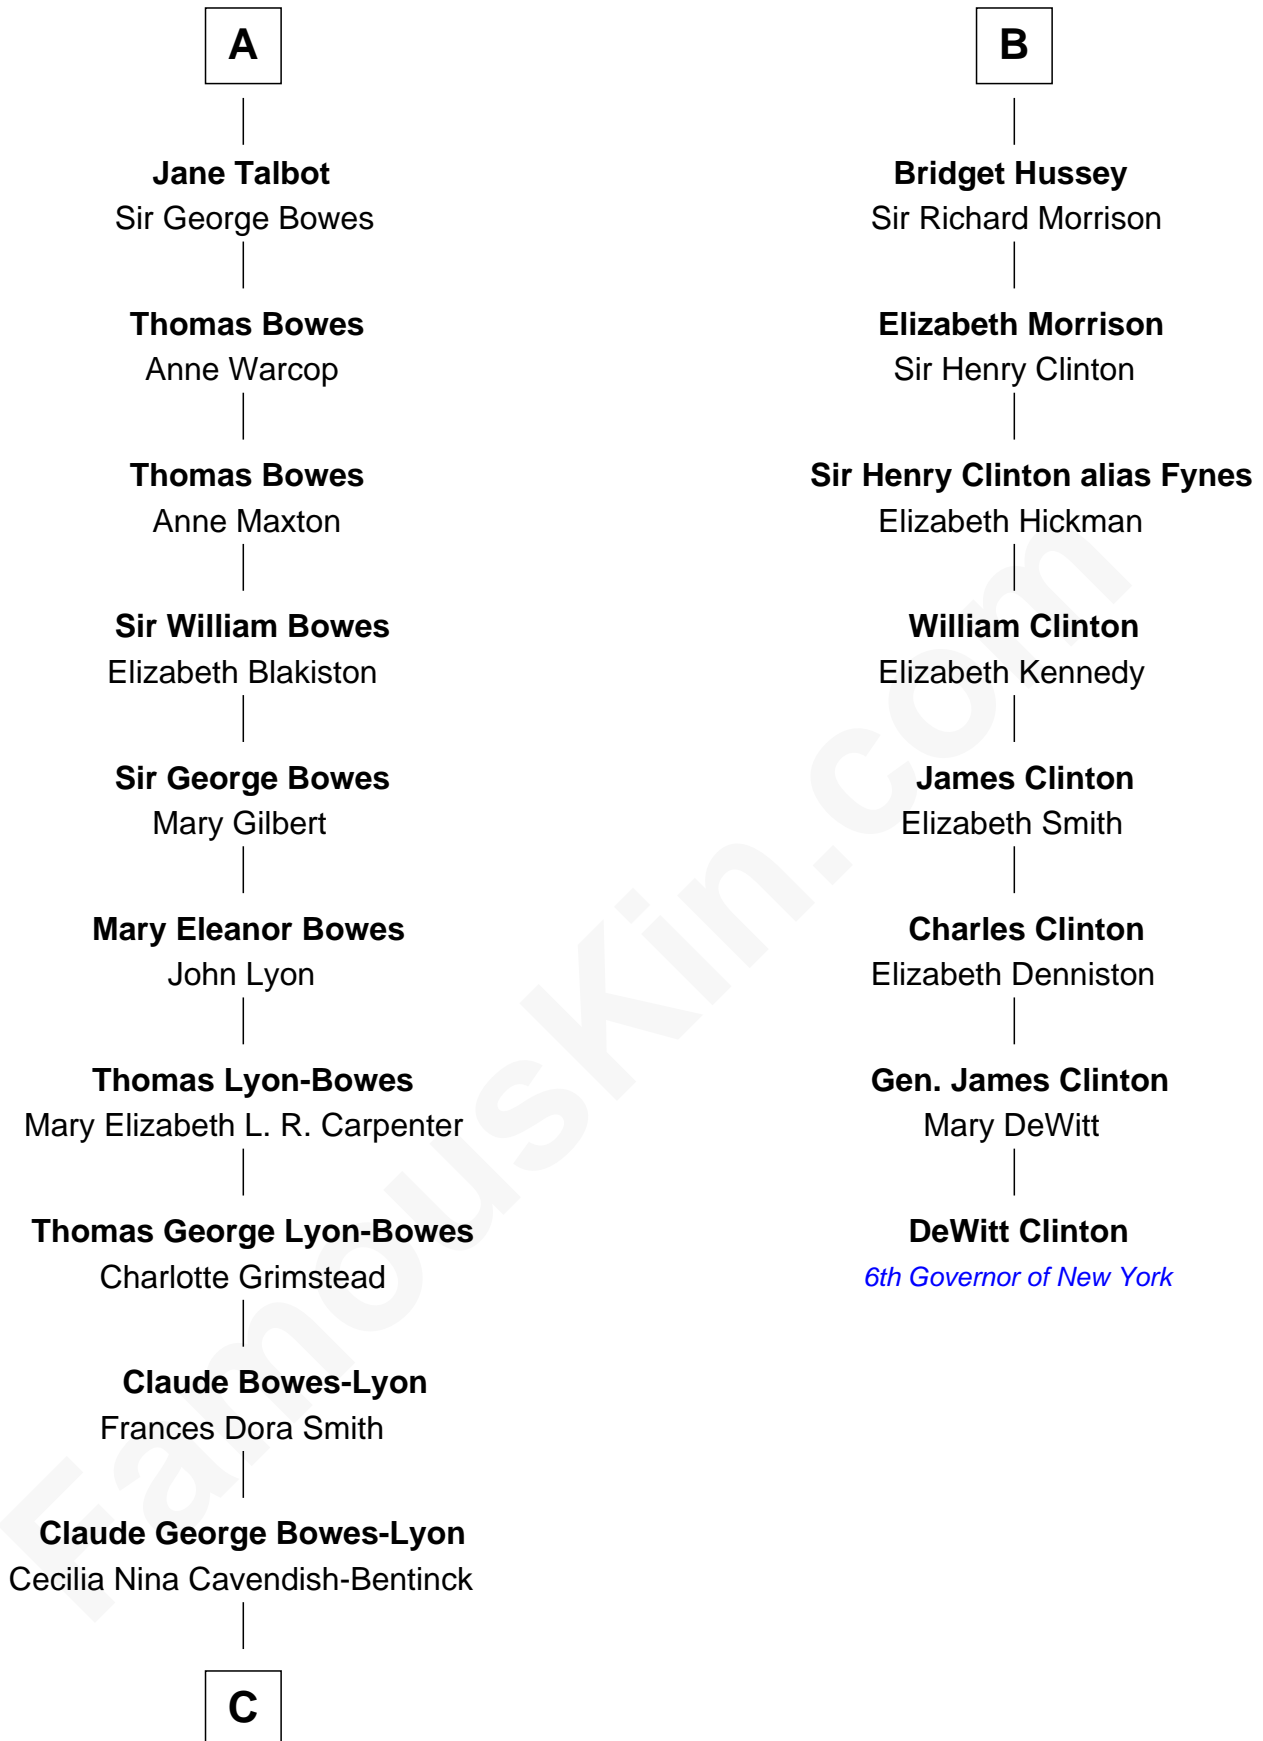

FamousKin.com

Relationship Chart of

Prince William

Prince of Wales

14th cousin 6 times removed of

DeWitt Clinton
6th Governor of New York

C

Elizabeth Bowes-Lyon

George VI, King of the United Kingdom

Elizabeth II, Queen of the United Kingdom

Prince Philip of Edinburgh

Charles III, King of the United Kingdom

Princess Diana Frances Spencer

Prince William

Prince of Wales