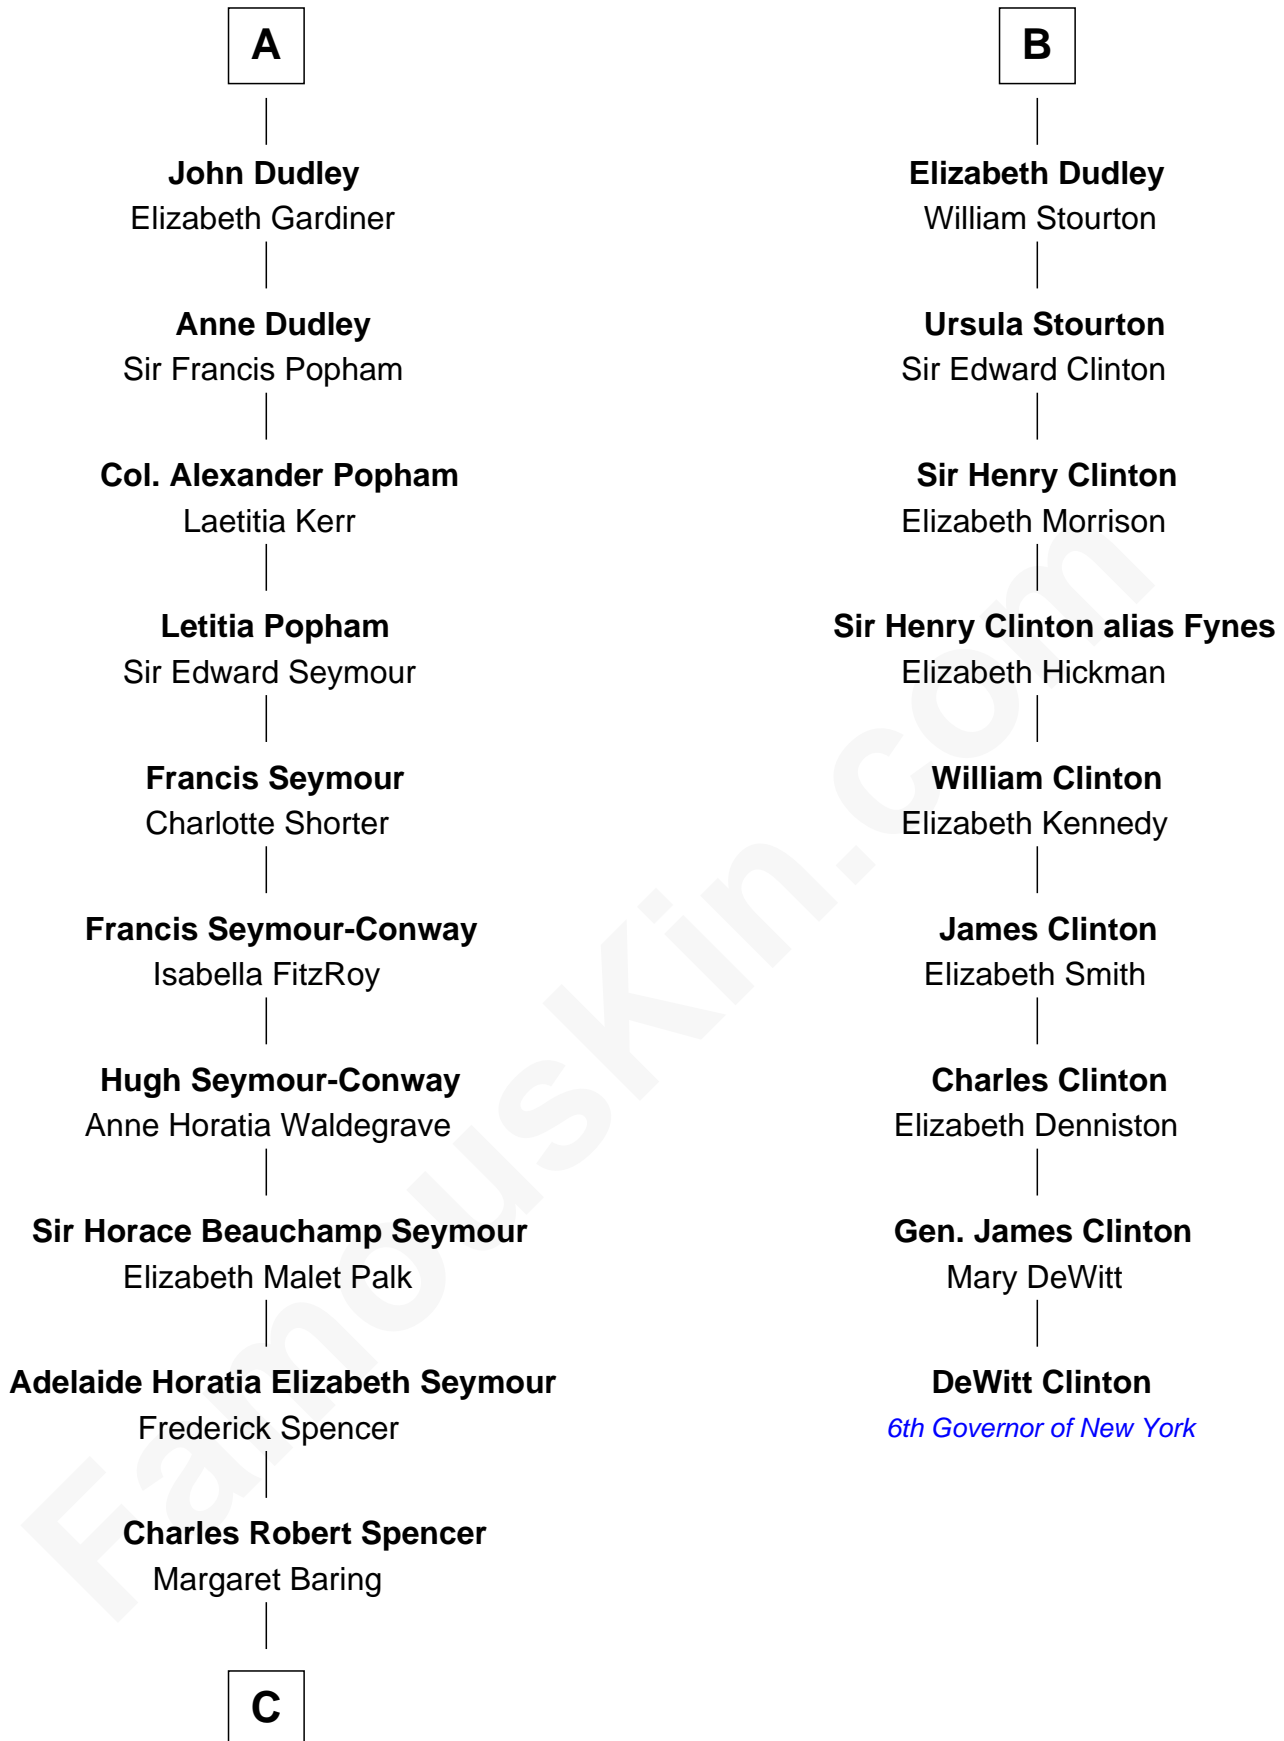

FamousKin.com Relationship Chart of

Prince William

Prince of Wales

15th cousin 5 times removed of

DeWitt Clinton

6th Governor of New York

Sir Philip le Despencer

Margaret de Goushill

Elizabeth Berkeley

Sir John Sutton Dudley

Elizabeth Bramshot

Edmund Dudley

Elizabeth Grey

B

C

—
Albert Edward John Spencer

Cynthia Elinor Beatrix Hamilton

—
Edward John Spencer

Frances Ruth Burke Roche

—
Princess Diana Frances Spencer

Charles III, King of the United Kingdom

—
Prince William

Prince of Wales