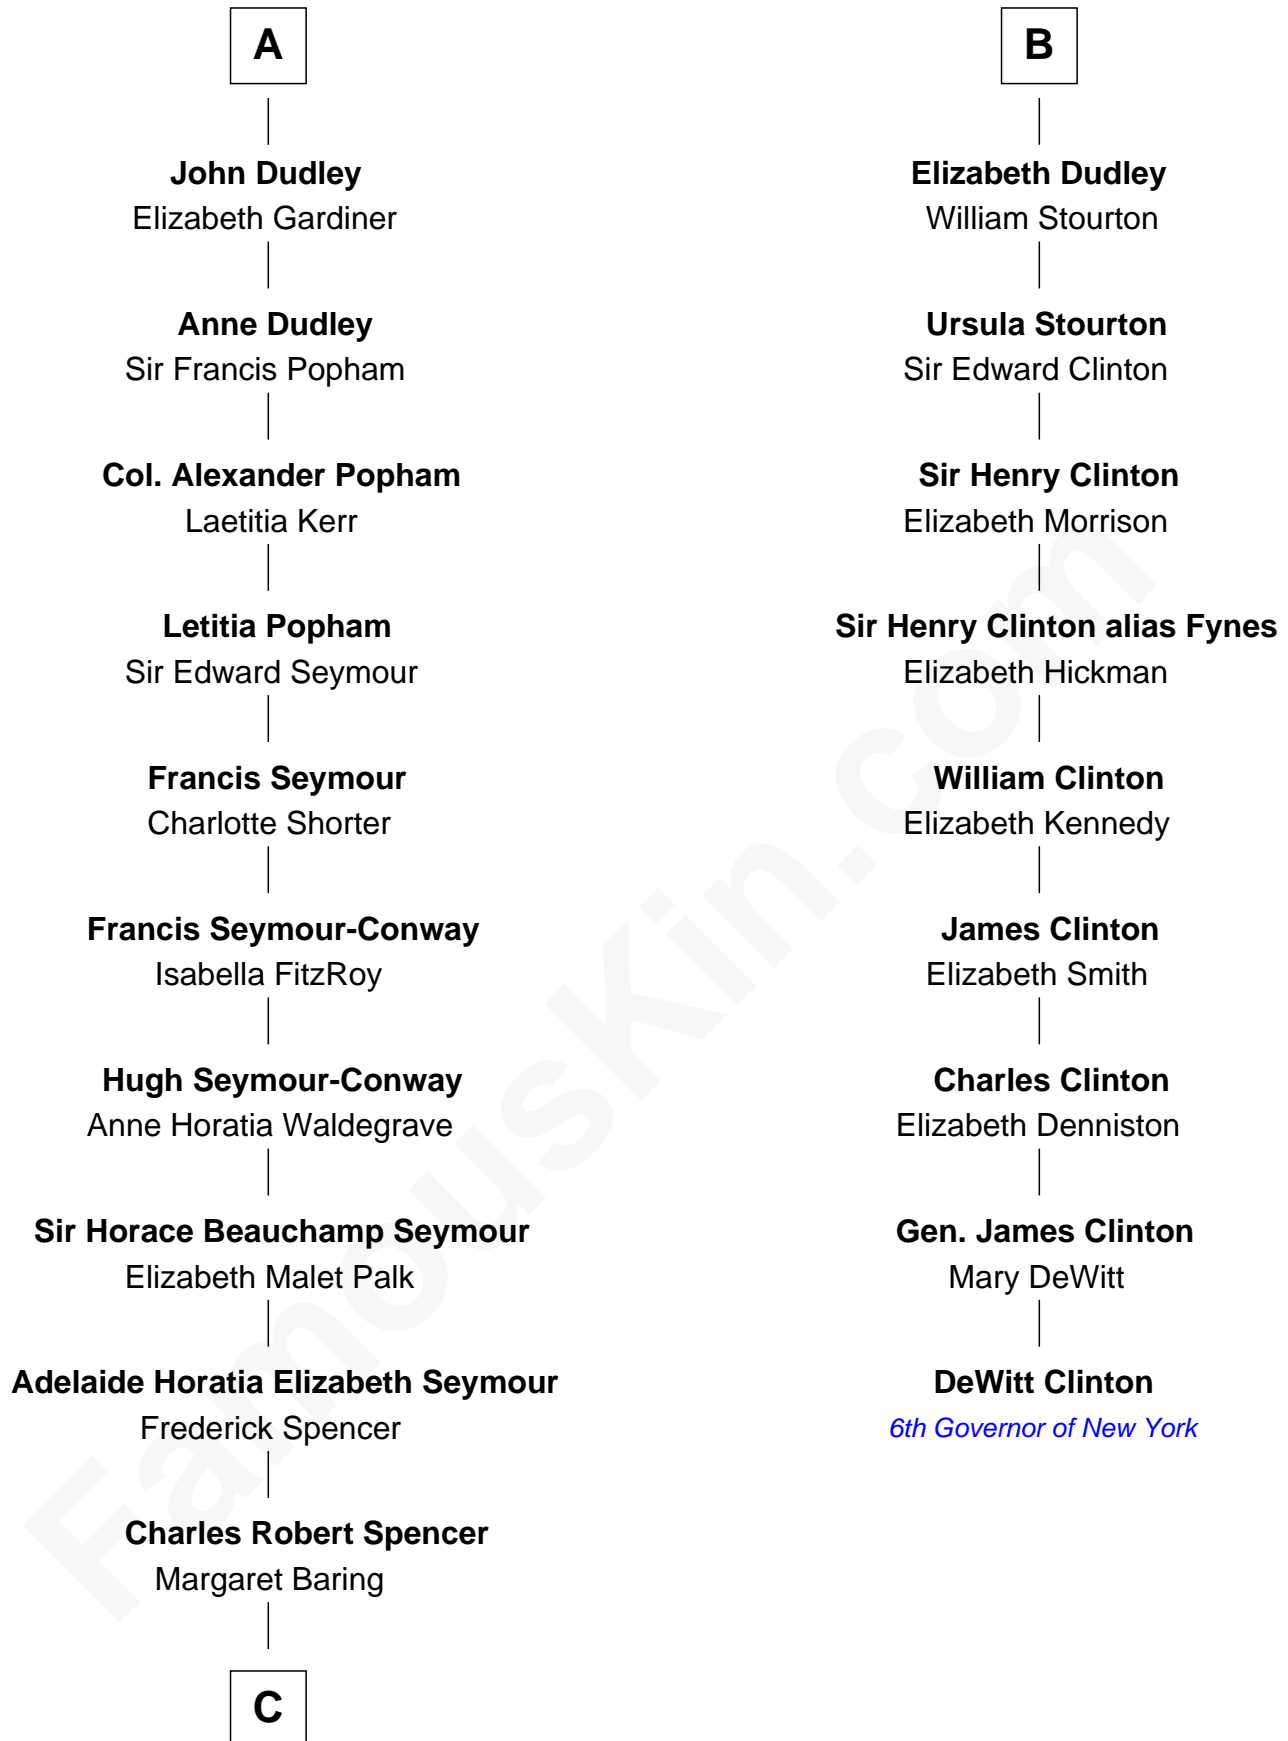

FamousKin.com Relationship Chart of

Prince William

Prince of Wales

15th cousin 5 times removed of

DeWitt Clinton

6th Governor of New York

Sir William de Ferrers

Margaret de Quincy

Joan de Ferrers
Sir Thomas de Berkeley

Sir Maurice de Berkeley
Eve la Zouche

Thomas de Berkeley
Katherine de Clyvedon

Sir John Berkeley
Elizabeth Betteshorne

Elizabeth Berkeley
Sir John Sutton

Sir Edmund Sutton
Matilda Clifford

Thomas Dudley
Grace Threlkeld

A

Joan de Ferrers
Sir Thomas de Berkeley

Sir Maurice de Berkeley
Eve la Zouche

Thomas de Berkeley
Katherine de Clyvedon

Sir John Berkeley
Elizabeth Betteshorne

Elizabeth Berkeley
Sir John Sutton

Sir John Sutton Dudley
Elizabeth Bramshot

Edmund Dudley
Elizabeth Grey

B

C

—
Albert Edward John Spencer

Cynthia Elinor Beatrix Hamilton

—
Edward John Spencer

Frances Ruth Burke Roche