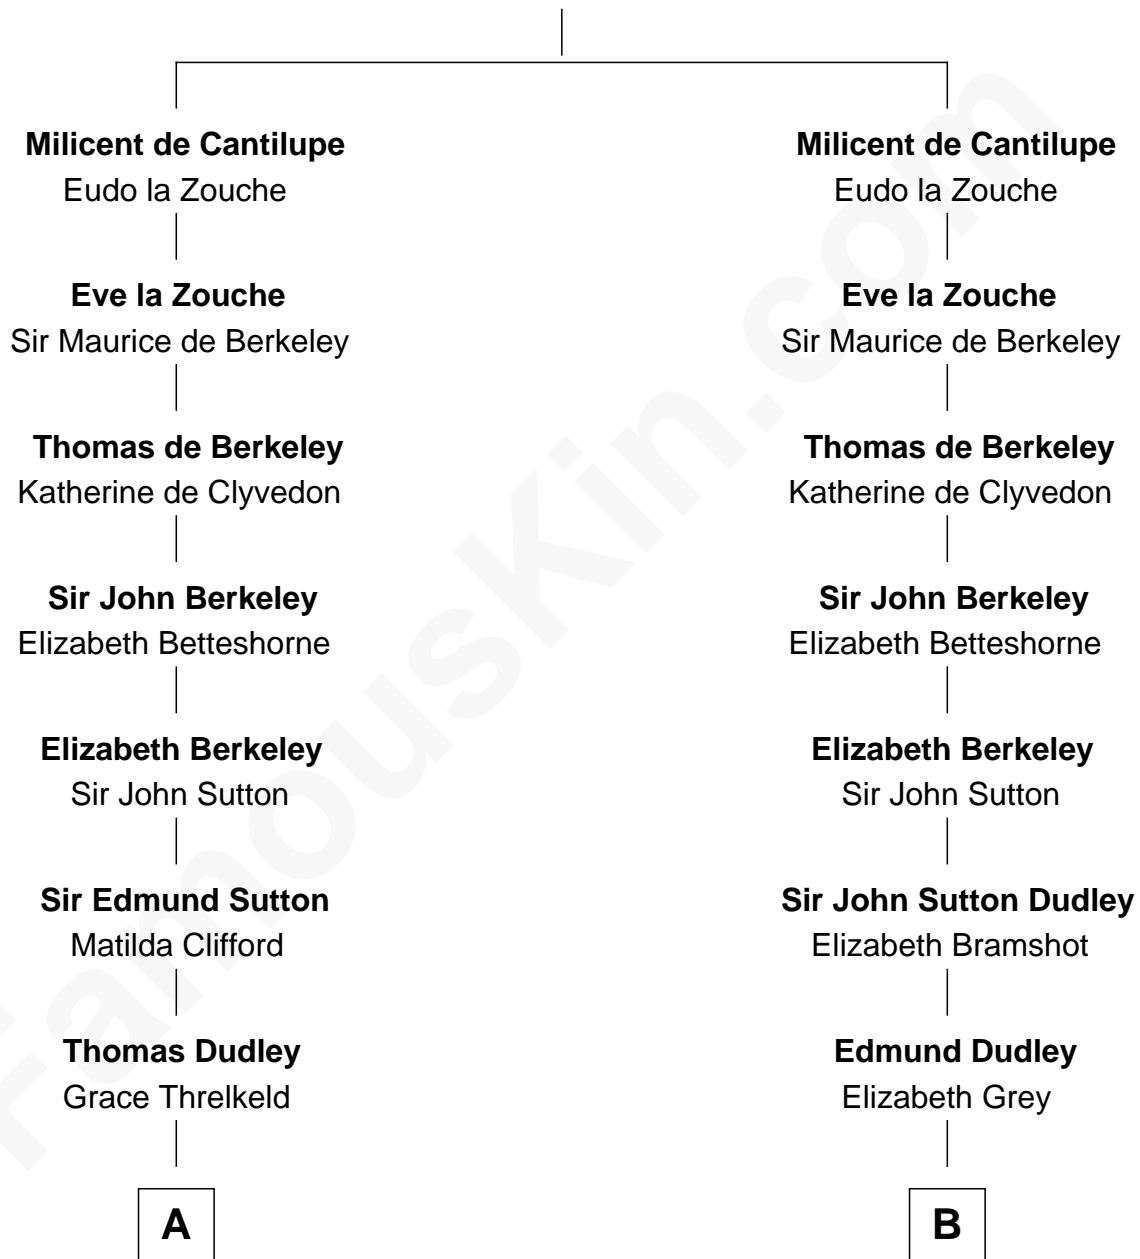

# FamousKin.com Relationship Chart of

**Prince William**

*Prince of Wales*

15th cousin 5 times removed of

**DeWitt Clinton**

*6th Governor of New York*

**Sir William de Cantilupe**

Eve de Braiose

**C**

—  
**Albert Edward John Spencer**

Cynthia Elinor Beatrix Hamilton

—  
**Edward John Spencer**

Frances Ruth Burke Roche

—  
**Princess Diana Frances Spencer**

Charles III, King of the United Kingdom

—  
**Prince William**

*Prince of Wales*