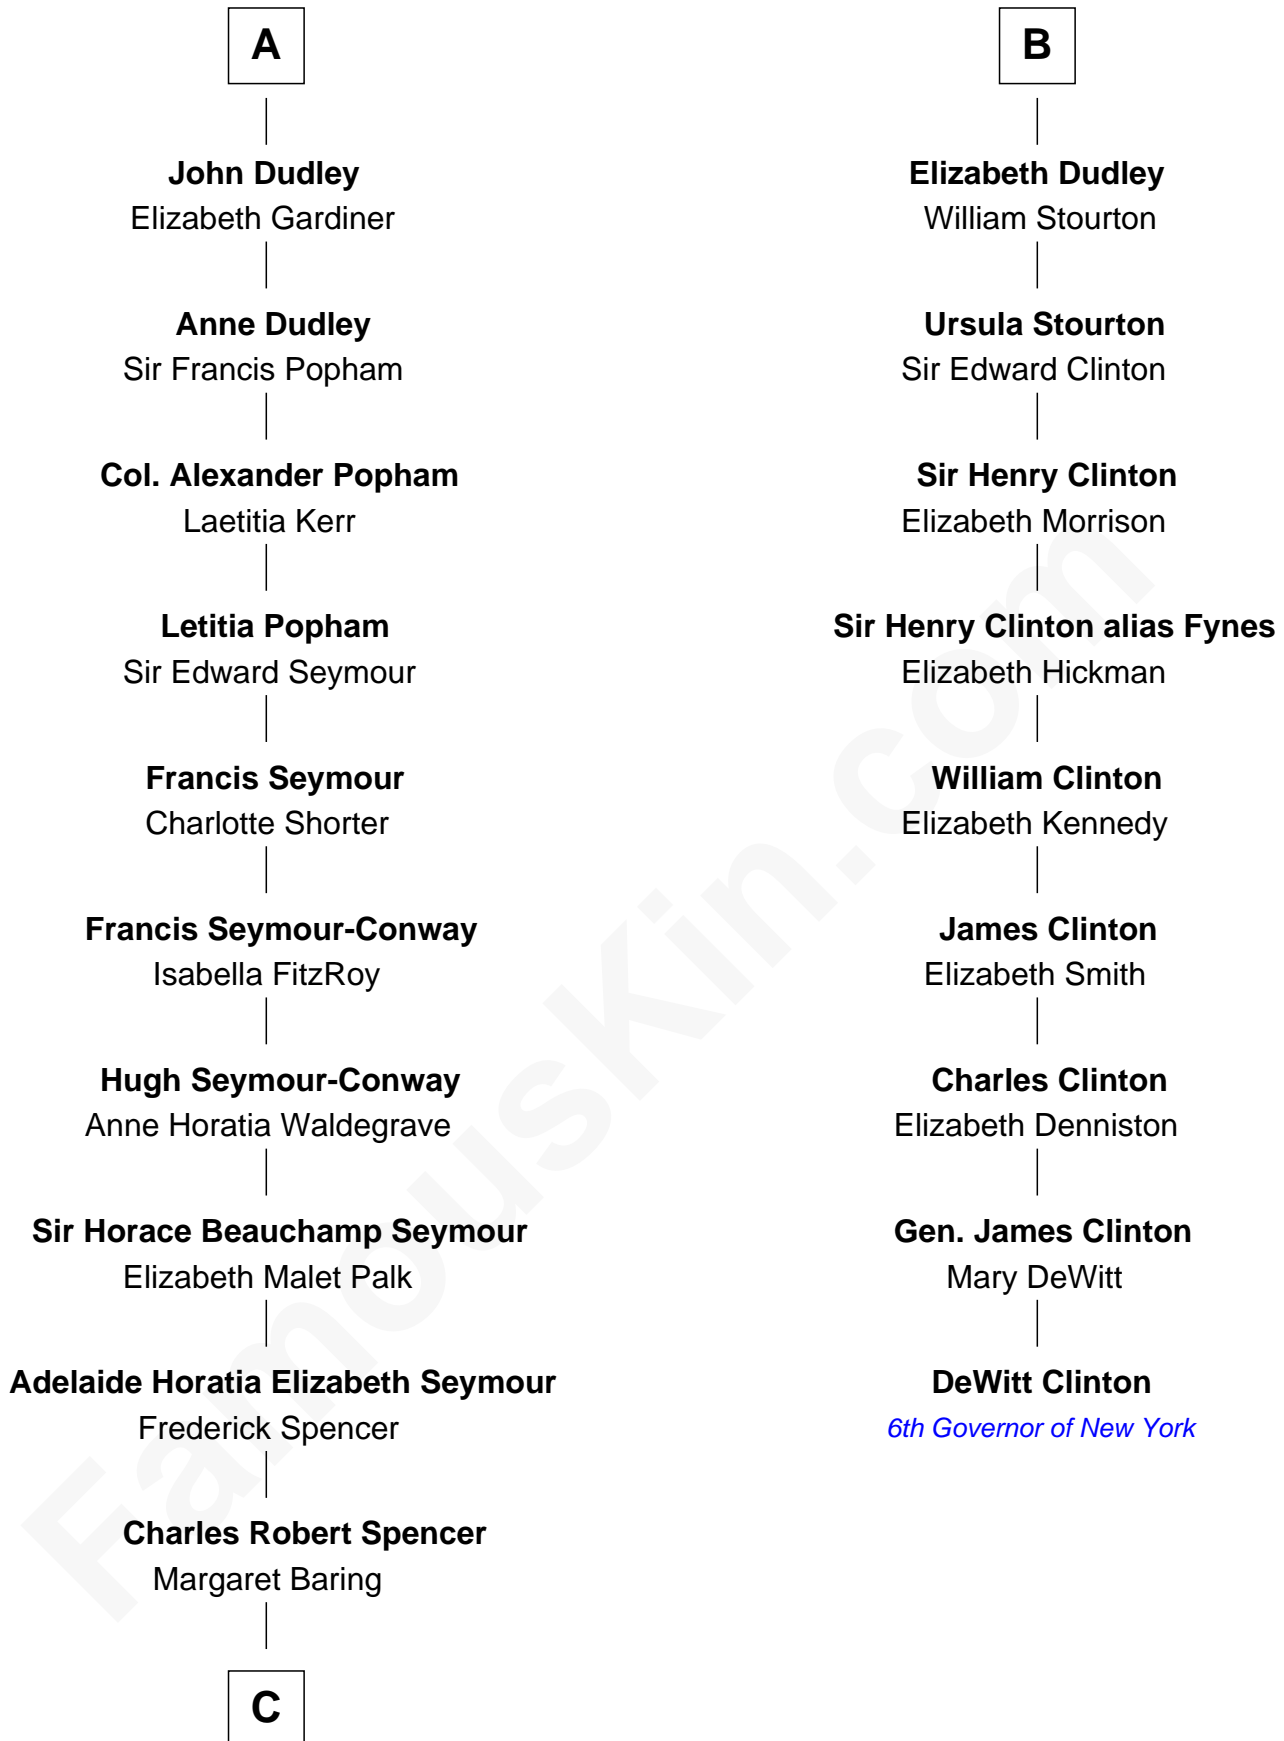

# FamousKin.com Relationship Chart of

**Prince William**

*Prince of Wales*

15th cousin 5 times removed of

**DeWitt Clinton**

*6th Governor of New York*

**Sir William de Cantilupe**

Eve de Braiose

**C**

—  
**Albert Edward John Spencer**

Cynthia Elinor Beatrix Hamilton

—  
**Edward John Spencer**

Frances Ruth Burke Roche

—  
**Princess Diana Frances Spencer**

Charles III, King of the United Kingdom

—  
**Prince William**

*Prince of Wales*